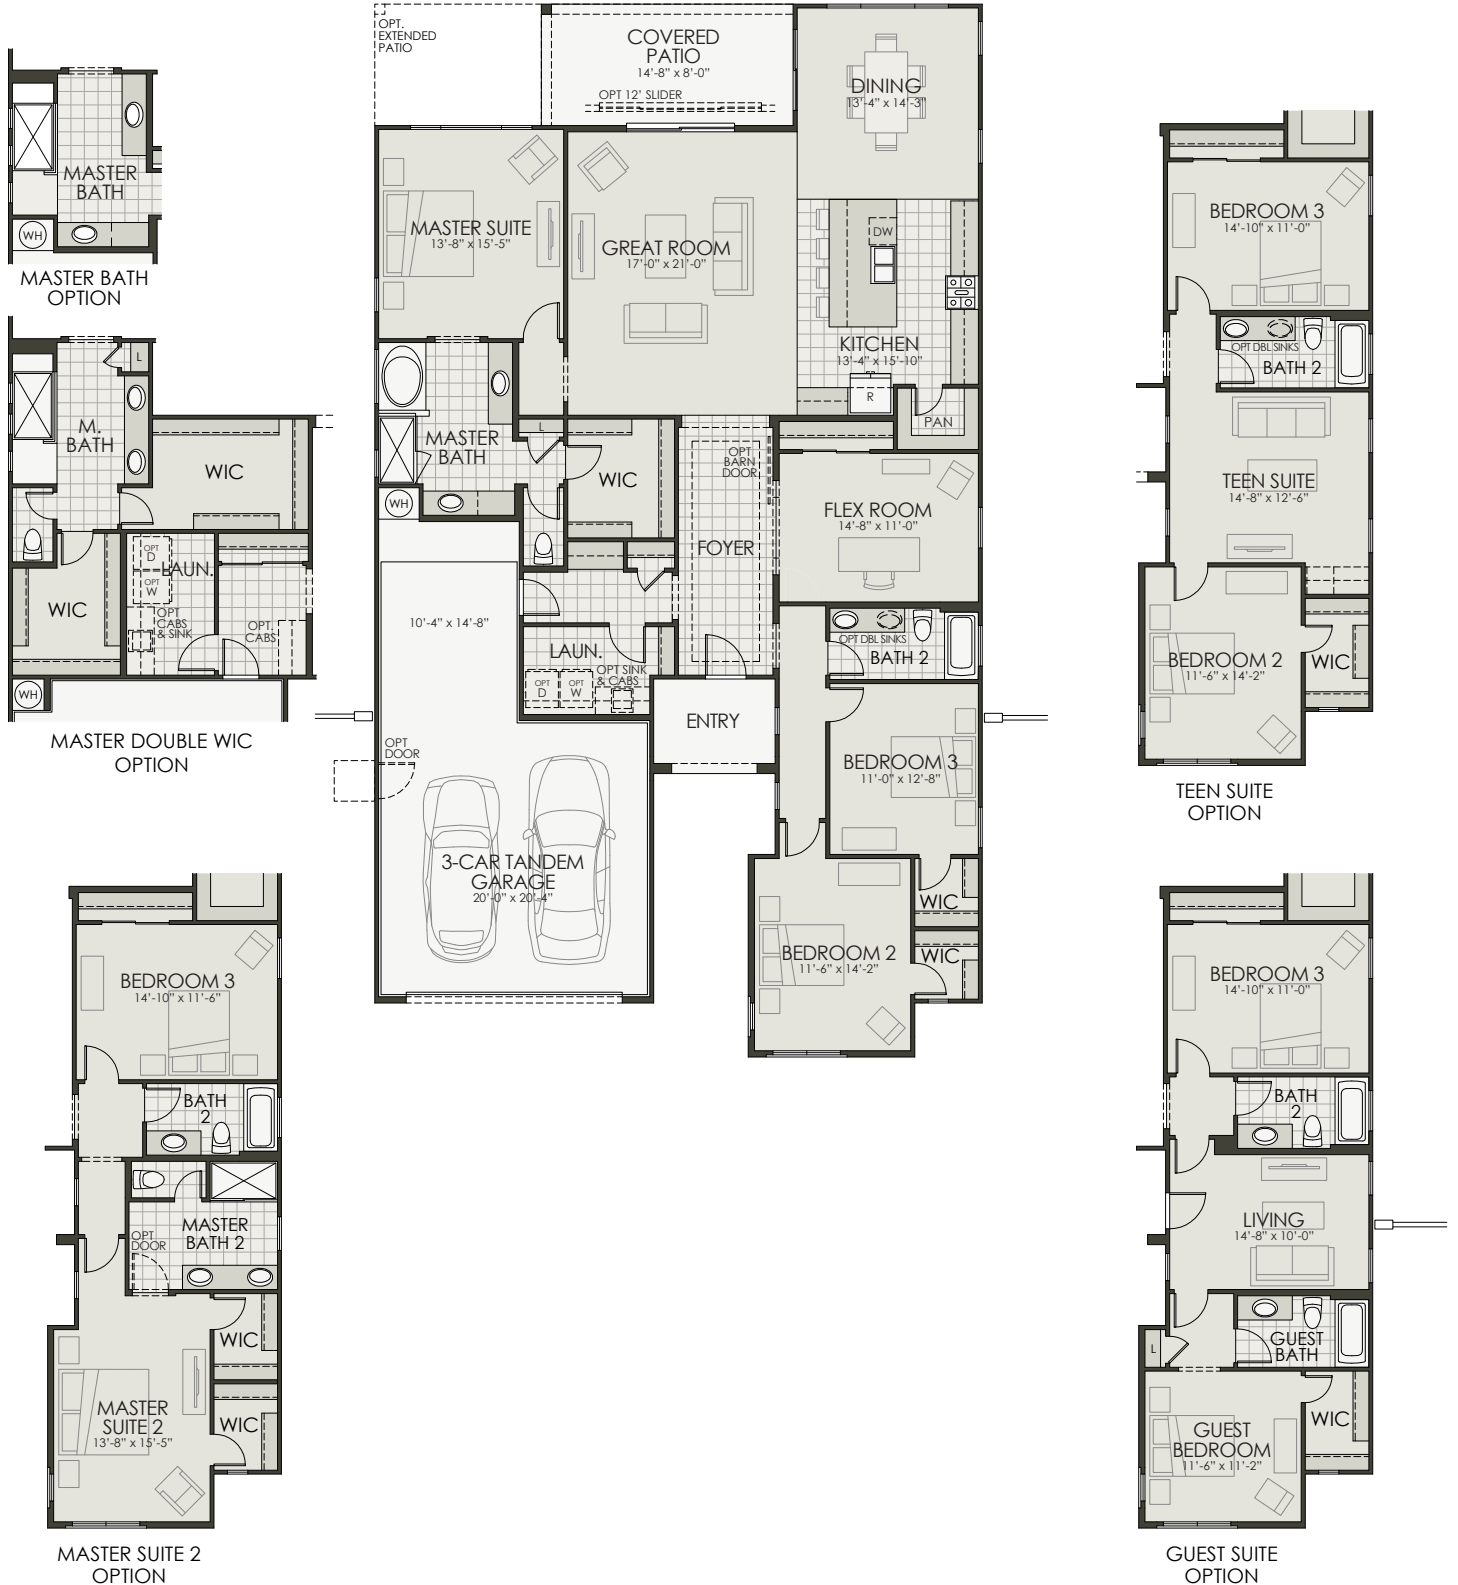

2305

3 Bedroom + Flex Room | 2 Bath | 3-Car Tandem Garage | 2,308 SF

Alora at Ironwing

2305

3 Bedroom + Flex Room | 2 Bath | 3-Car Tandem Garage | 2,308 SF

Alora at Ironwing

Elevation A

Elevation B

Elevation C