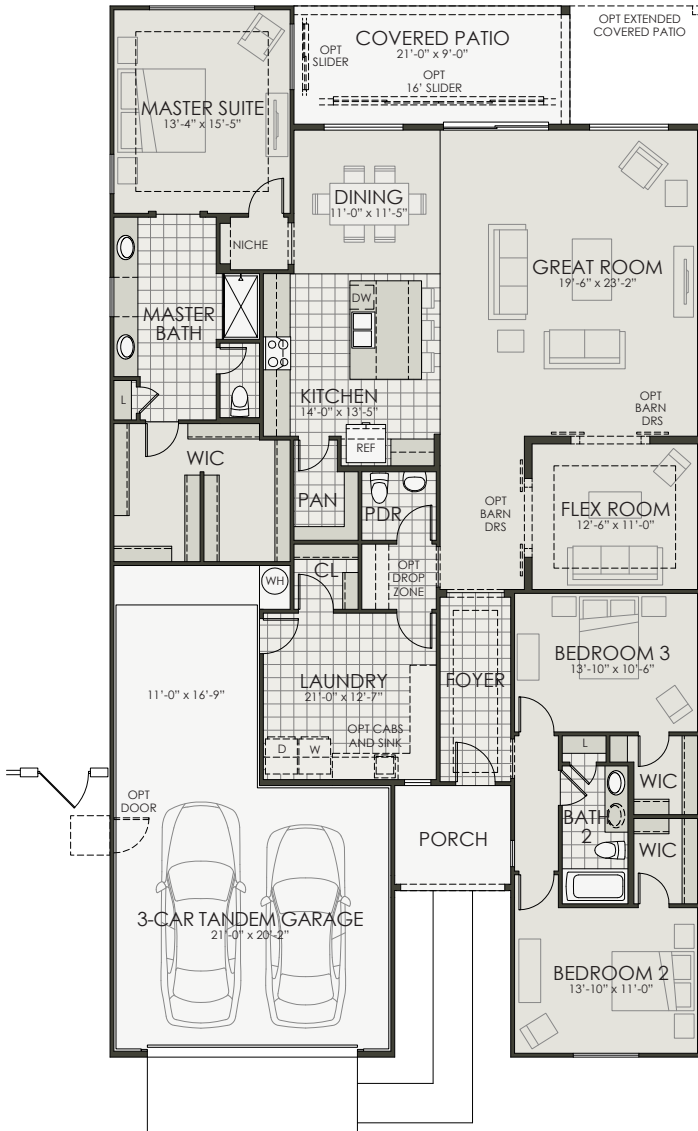

2492

3 Bedroom | 2.5 Bath | 2,492 SF

Alora at Ironwing

OPT. MASTER SUITE 2

OPT. GUEST SUITE

OPT. TEEN SUITE

OPT. BEDROOM 4 / BATH 3

OPT. MASTER BATH W/
WALK-IN SHOWER

OPT. MASTER BATH W/
FREE STANDING TUB

2492

3 Bedroom | 2.5 Bath | 2,492 SF

Alora at Ironwing

Elevation B

Elevation C