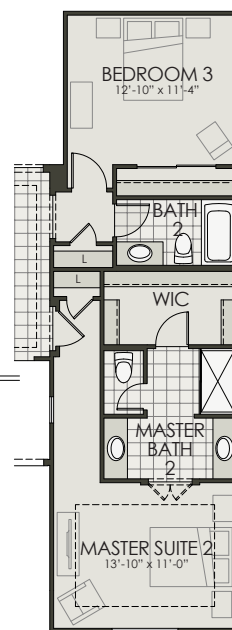

2492

3 Bedroom | 2.5 Bath | 2,492 SF

Alora at Ironwing

OPT. MASTER SUITE 2

OPT. GUEST SUITE

OPT. TEEN SUITE

OPT. BEDROOM 4 / BATH 3

OPT. MASTER BATH W/
WALK-IN SHOWER

OPT. MASTER BATH W/
FREE STANDING TUB

2492

3 Bedroom | 2.5 Bath | 2,492 SF

Alora at Ironwing

Elevation B

Elevation C