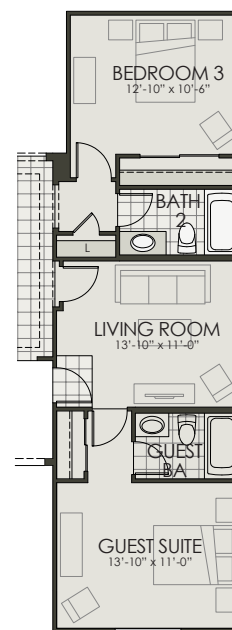

2492

3 Bedroom | 2.5 Bath | 2,492 SF

Alora at Ironwing

OPT. MASTER SUITE 2

OPT. GUEST SUITE

OPT. TEEN SUITE

OPT. BEDROOM 4 / BATH 3

OPT. MASTER BATH W/
WALK-IN SHOWER

OPT. MASTER BATH W/
FREE STANDING TUB

2492

3 Bedroom | 2.5 Bath | 2,492 SF

Alora at Ironwing

Elevation B

Elevation C