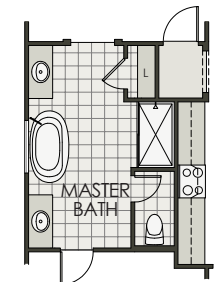

2492

3 Bedroom | 2.5 Bath | 2,492 SF

Alora at Ironwing

OPT. MASTER SUITE 2

OPT. GUEST SUITE

OPT. TEEN SUITE

OPT. BEDROOM 4 / BATH 3

OPT. MASTER BATH W/
WALK-IN SHOWER

OPT. MASTER BATH W/
FREE STANDING TUB

2492

3 Bedroom | 2.5 Bath | 2,492 SF

Alora at Ironwing

Elevation B

Elevation C