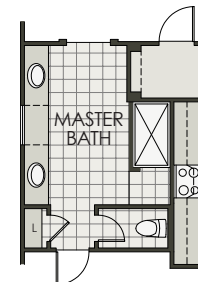

2492

3 Bedroom | 2.5 Bath | 2,492 SF

Alora at Ironwing

OPT. MASTER SUITE 2

OPT. GUEST SUITE

OPT. TEEN SUITE

OPT. BEDROOM 4 / BATH 3

OPT. MASTER BATH W/
WALK-IN SHOWER

OPT. MASTER BATH W/
FREE STANDING TUB

2492

3 Bedroom | 2.5 Bath | 2,492 SF

Alora at Ironwing

Elevation B

Elevation C