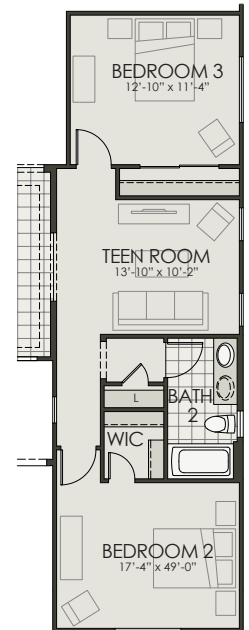

2492

3 Bedroom | 2.5 Bath | 2,492 SF

Alora at Ironwing

OPT. MASTER SUITE 2

OPT. GUEST SUITE

OPT. TEEN SUITE

OPT. BEDROOM 4 / BATH 3

OPT. MASTER BATH W/
WALK-IN SHOWER

OPT. MASTER BATH W/
FREE STANDING TUB

2492

3 Bedroom | 2.5 Bath | 2,492 SF

Alora at Ironwing

Elevation B

Elevation C