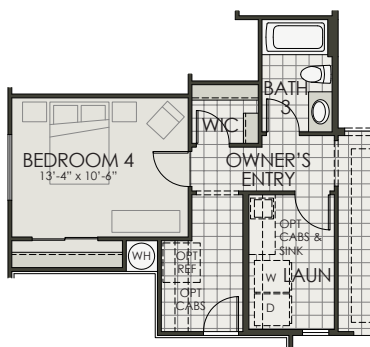

2492

3 Bedroom | 2.5 Bath | 2,492 SF

Alora at Ironwing

OPT. MASTER SUITE 2

OPT. GUEST SUITE

OPT. TEEN SUITE

OPT. BEDROOM 4 / BATH 3

OPT. MASTER BATH W/
WALK-IN SHOWER

OPT. MASTER BATH W/
FREE STANDING TUB

2492

3 Bedroom | 2.5 Bath | 2,492 SF

Alora at Ironwing

Elevation B

Elevation C