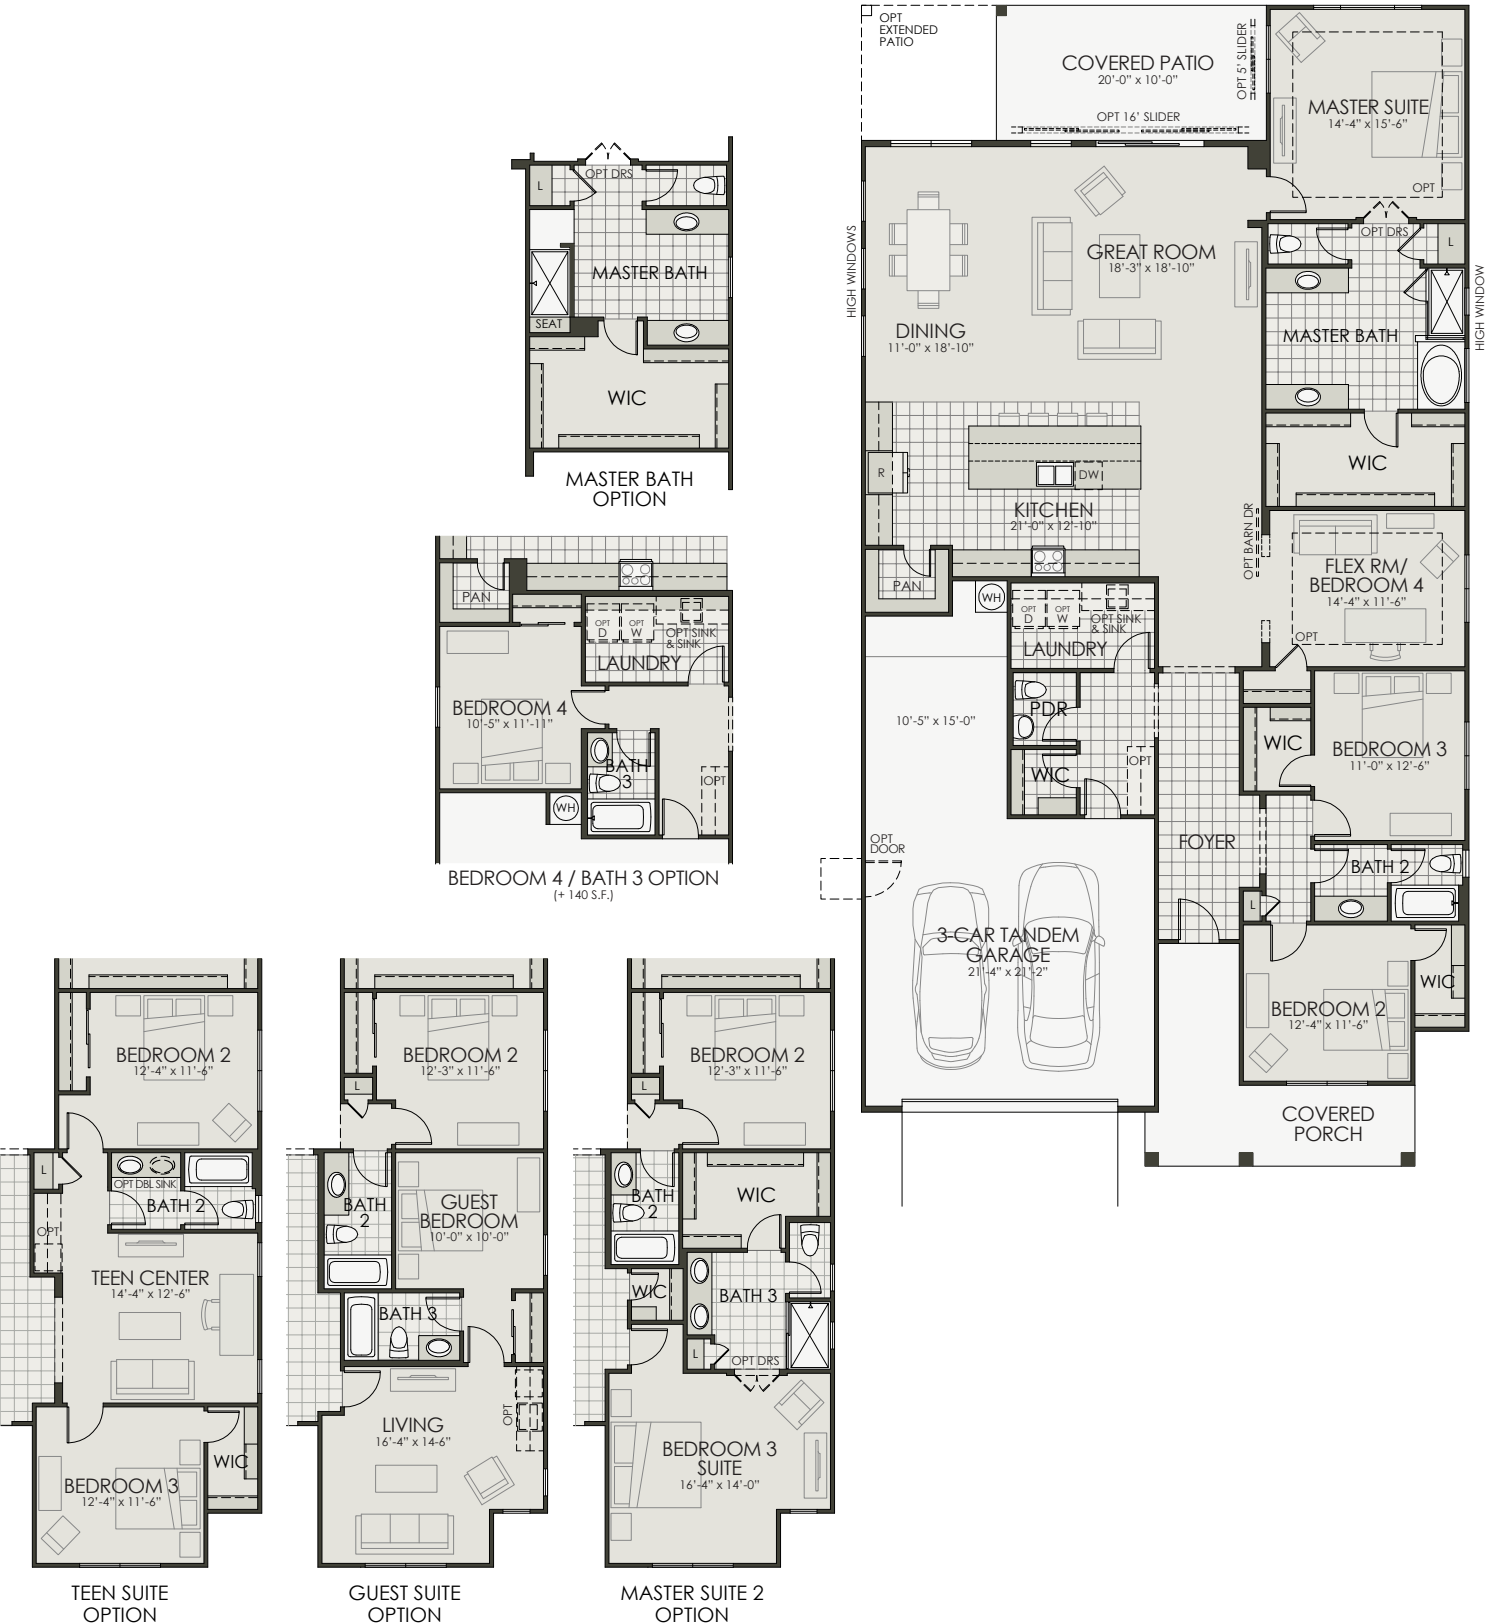

2617

3 Bedroom + Flex Room | 2.5 Bath | 3-Car Tandem Garage | 2,617 SF

Alora at Ironwing

2617

3 Bedroom + Flex Room | 2.5 Bath | 3-Car Tandem Garage | 2,617 SF

Alora at Ironwing

Elevation A - Modern

Elevation B - Traditional

Elevation C - Craftsman