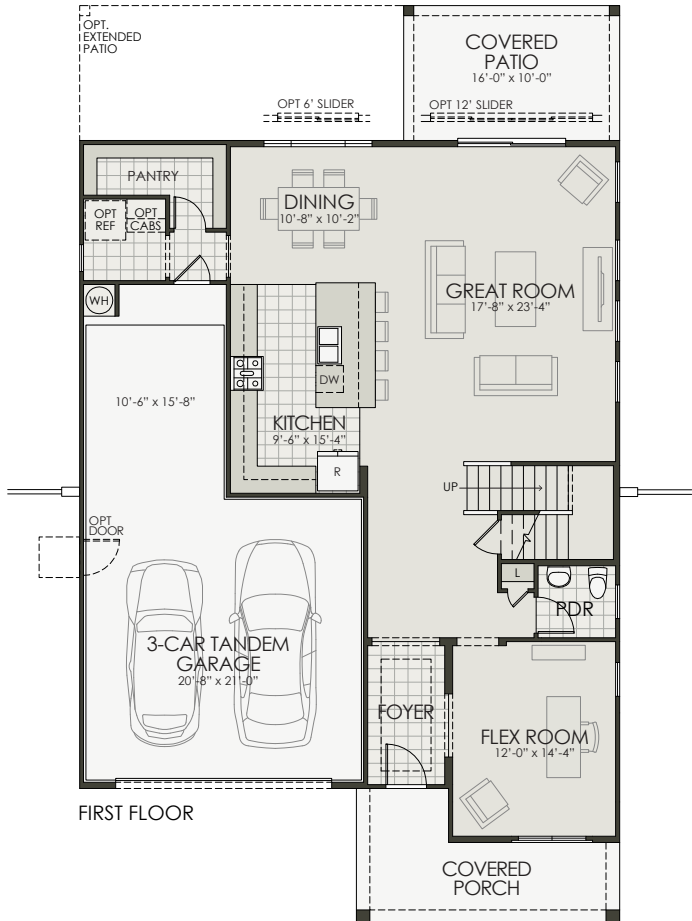

## 2908

4 Bedroom + Flex Room + Loft | 2.5 Bath | 3-Car Tandem Garage | 2,905 SF

## Alora at Ironwing

2908

4 Bedroom + Flex Room + Loft | 2.5 Bath | 3-Car Tandem Garage | 2,905 SF

Alora at Ironwing

Elevation A

Elevation B

Elevation C