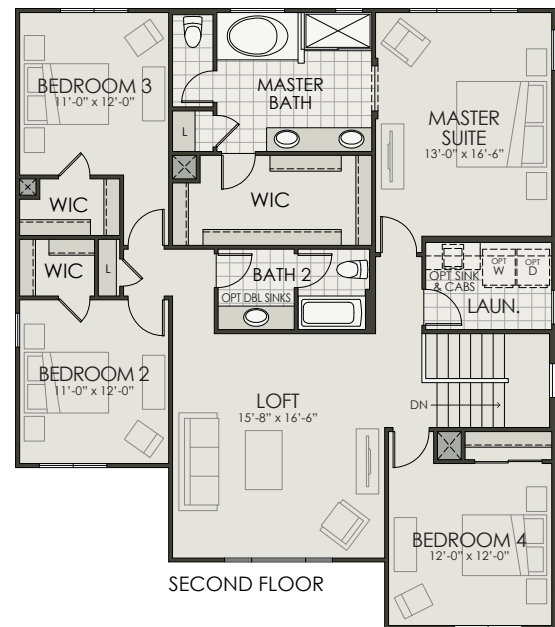

## 2908

4 Bedroom + Flex Room + Loft | 2.5 Bath | 3-Car Tandem Garage | 2,905 SF

## Alora at Ironwing

2908

4 Bedroom + Flex Room + Loft | 2.5 Bath | 3-Car Tandem Garage | 2,905 SF

Alora at Ironwing

Elevation A

Elevation B

Elevation C