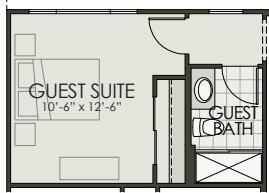

3475

4 Bedroom + Flex Room + Loft | 3.5 Bath | 3-Car Tandem Garage | 3,474 SF

Alora at Ironwing

GUEST SUITE OPTION

MASTER BATH OPTION

FIRST FLOOR

SECOND FLOOR

BEDROOM 5 OPTION

3475

4 Bedroom + Flex Room + Loft | 3.5 Bath | 3-Car Tandem Garage | 3,474 SF

Alora at Ironwing

Elevation A

Elevation B

Elevation C