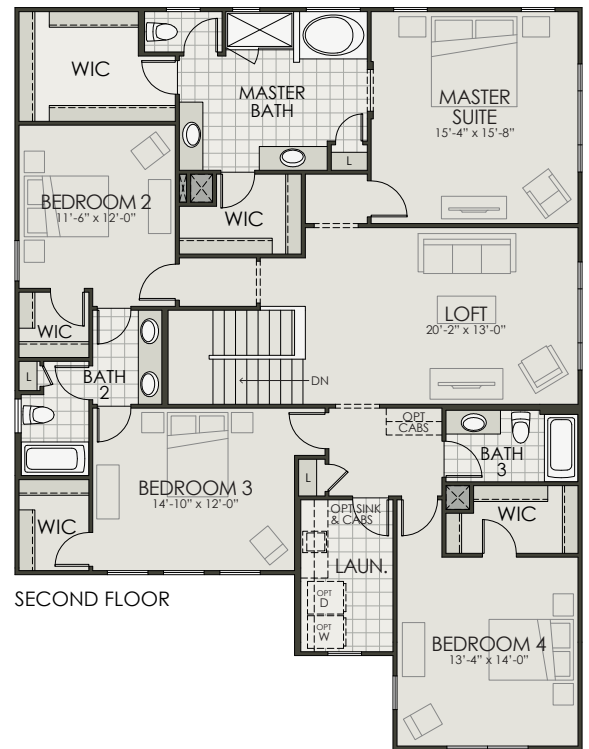

3475

4 Bedroom + Flex Room + Loft | 3.5 Bath | 3-Car Tandem Garage | 3,474 SF

Alora at Ironwing

GUEST SUITE OPTION

MASTER BATH OPTION

FIRST FLOOR

SECOND FLOOR

BEDROOM 5 OPTION

3475

4 Bedroom + Flex Room + Loft | 3.5 Bath | 3-Car Tandem Garage | 3,474 SF

Alora at Ironwing

Elevation A

Elevation B

Elevation C