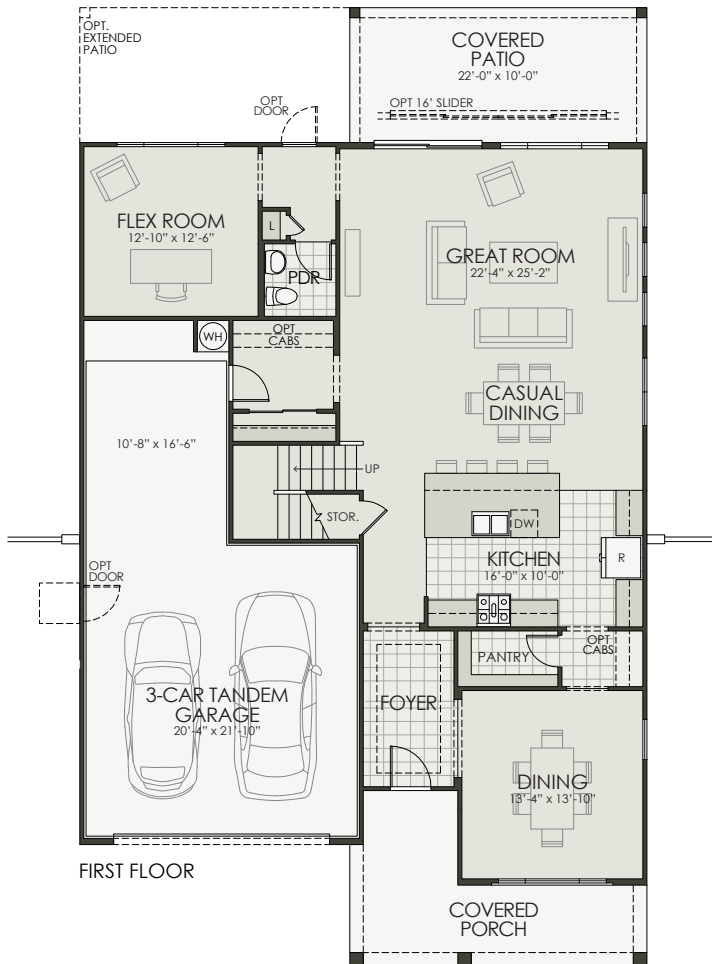

3475

4 Bedroom + Flex Room + Loft | 3.5 Bath | 3-Car Tandem Garage | 3,474 SF

Alora at Ironwing

GUEST SUITE OPTION

MASTER BATH OPTION

FIRST FLOOR

SECOND FLOOR

BEDROOM 5 OPTION

3475

4 Bedroom + Flex Room + Loft | 3.5 Bath | 3-Car Tandem Garage | 3,474 SF

Alora at Ironwing

Elevation A

Elevation B

Elevation C