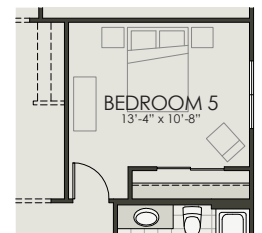

3475

4 Bedroom + Flex Room + Loft | 3.5 Bath | 3-Car Tandem Garage | 3,474 SF

Alora at Ironwing

GUEST SUITE OPTION

MASTER BATH OPTION

FIRST FLOOR

SECOND FLOOR

BEDROOM 5 OPTION

3475

4 Bedroom + Flex Room + Loft | 3.5 Bath | 3-Car Tandem Garage | 3,474 SF

Alora at Ironwing

Elevation A

Elevation B

Elevation C