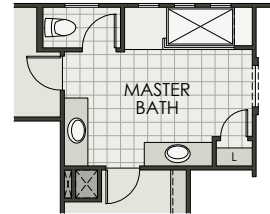

3475

4 Bedroom + Flex Room + Loft | 3.5 Bath | 3-Car Tandem Garage | 3,474 SF

Alora at Ironwing

GUEST SUITE OPTION

MASTER BATH OPTION

FIRST FLOOR

SECOND FLOOR

BEDROOM 5 OPTION

3475

4 Bedroom + Flex Room + Loft | 3.5 Bath | 3-Car Tandem Garage | 3,474 SF

Alora at Ironwing

Elevation A

Elevation B

Elevation C