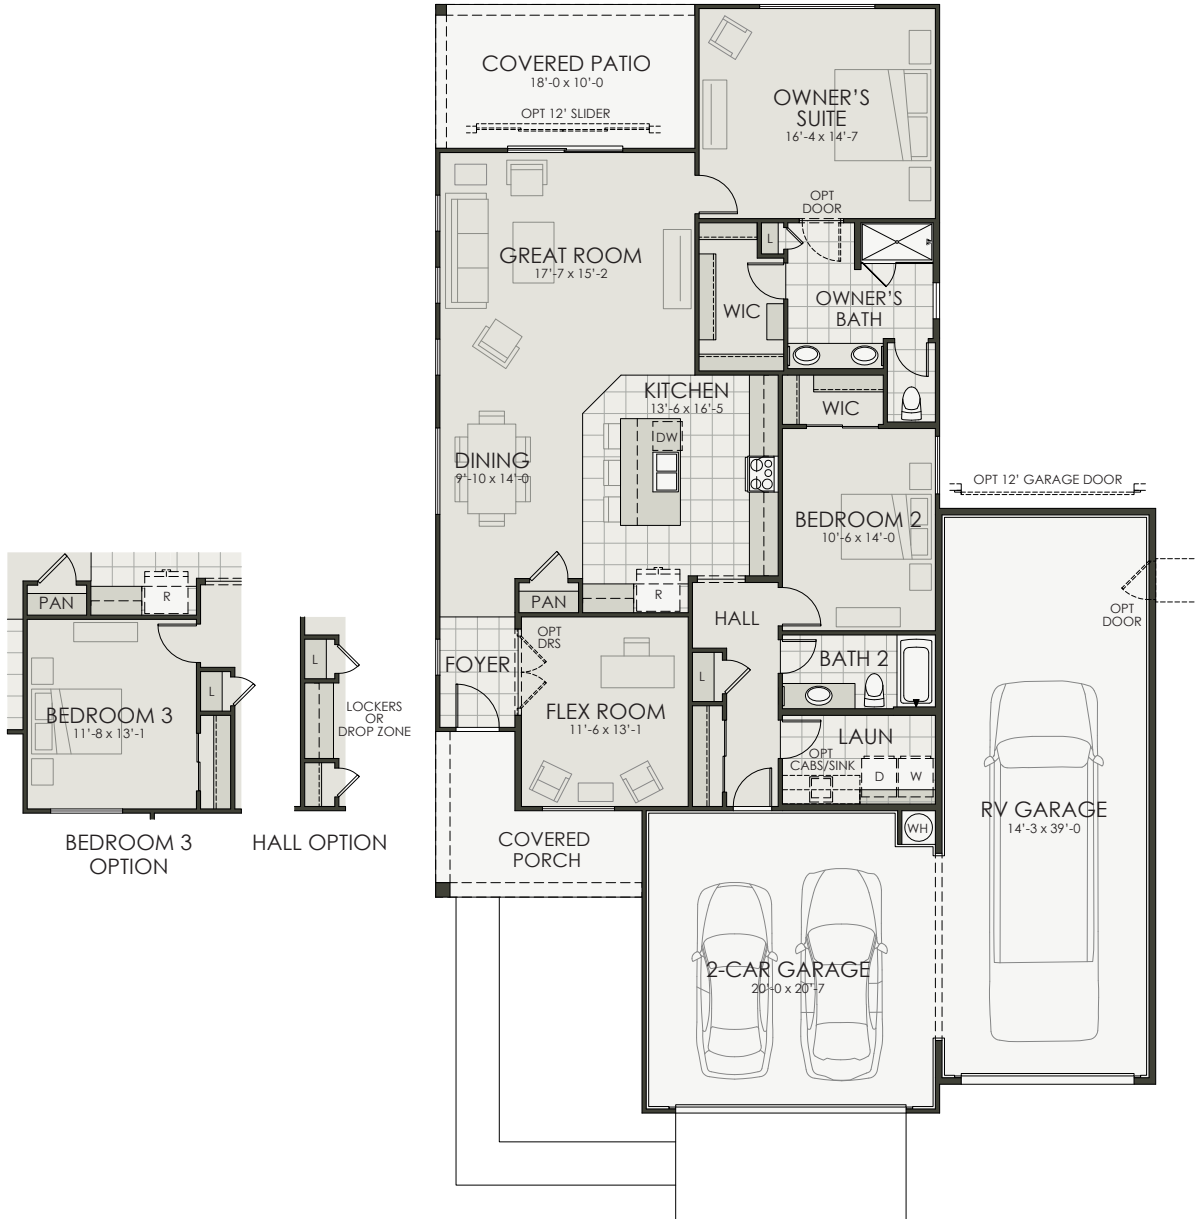

1753

2 Bedroom | 2 Bath | 2-Car + RV Garage | 1,753 SF

Laveen Vistas II

1753

2 Bedroom | 2 Bath | 2-Car + RV Garage | 1,753 SF

Laveen Vistas II

Elevation A - Modern

Elevation B - Traditional

Elevation C - Craftsman