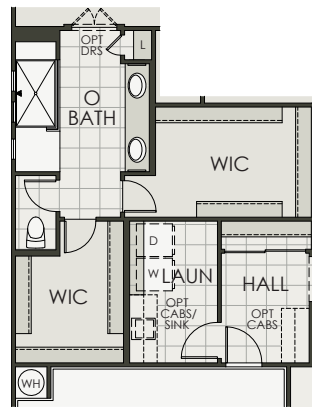

2305

3 Bedroom + Flex Room | 2 Bath | 3-Car Tandem Garage | 2,308 SF

Laveen Vistas II

OWNER'S BATH OPTION

OWNER'S BATH W/ DOUBLE WIC OPTION

BEDROOM 2 SUITE OPTION

GUEST SUITE OPTION

TEEN SUITE OPTION

BEDROOM 4 OPTION

2305

3 Bedroom + Flex Room | 2 Bath | 3-Car Tandem Garage | 2,308 SF

Laveen Vistas II

Elevation A - Modern

Elevation B - Traditional

Elevation C - Craftsman