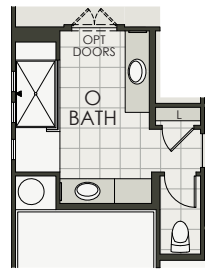

2305

3 Bedroom + Flex Room | 2 Bath | 3-Car Tandem Garage | 2,308 SF

Laveen Vistas II

OWNER'S BATH OPTION

OWNER'S BATH W/ DOUBLE WIC OPTION

BEDROOM 2 SUITE OPTION

GUEST SUITE OPTION

TEEN SUITE OPTION

BEDROOM 4 OPTION

2305

3 Bedroom + Flex Room | 2 Bath | 3-Car Tandem Garage | 2,308 SF

Laveen Vistas II

Elevation A - Modern

Elevation B - Traditional

Elevation C - Craftsman