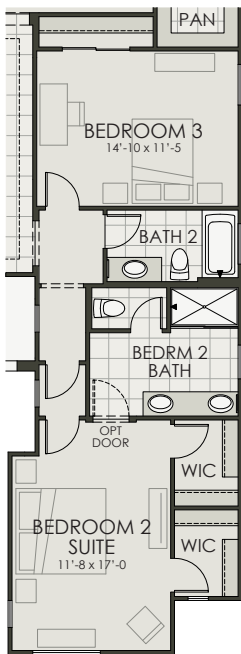

2305

3 Bedroom + Flex Room | 2 Bath | 3-Car Tandem Garage | 2,308 SF

Laveen Vistas II

OWNER'S BATH OPTION

OWNER'S BATH W/ DOUBLE WIC OPTION

BEDROOM 2 SUITE OPTION

GUEST SUITE OPTION

TEEN SUITE OPTION

BEDROOM 4 OPTION

2305

3 Bedroom + Flex Room | 2 Bath | 3-Car Tandem Garage | 2,308 SF

Laveen Vistas II

Elevation A - Modern

Elevation B - Traditional

Elevation C - Craftsman