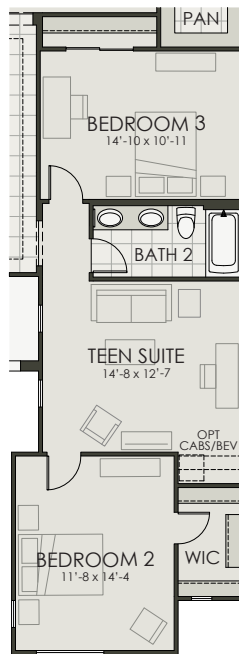

2305

3 Bedroom + Flex Room | 2 Bath | 3-Car Tandem Garage | 2,308 SF

Laveen Vistas II

OWNER'S BATH OPTION

OWNER'S BATH W/ DOUBLE WIC OPTION

BEDROOM 2 SUITE OPTION

GUEST SUITE OPTION

TEEN SUITE OPTION

BEDROOM 4 OPTION

2305

3 Bedroom + Flex Room | 2 Bath | 3-Car Tandem Garage | 2,308 SF

Laveen Vistas II

Elevation A - Modern

Elevation B - Traditional

Elevation C - Craftsman