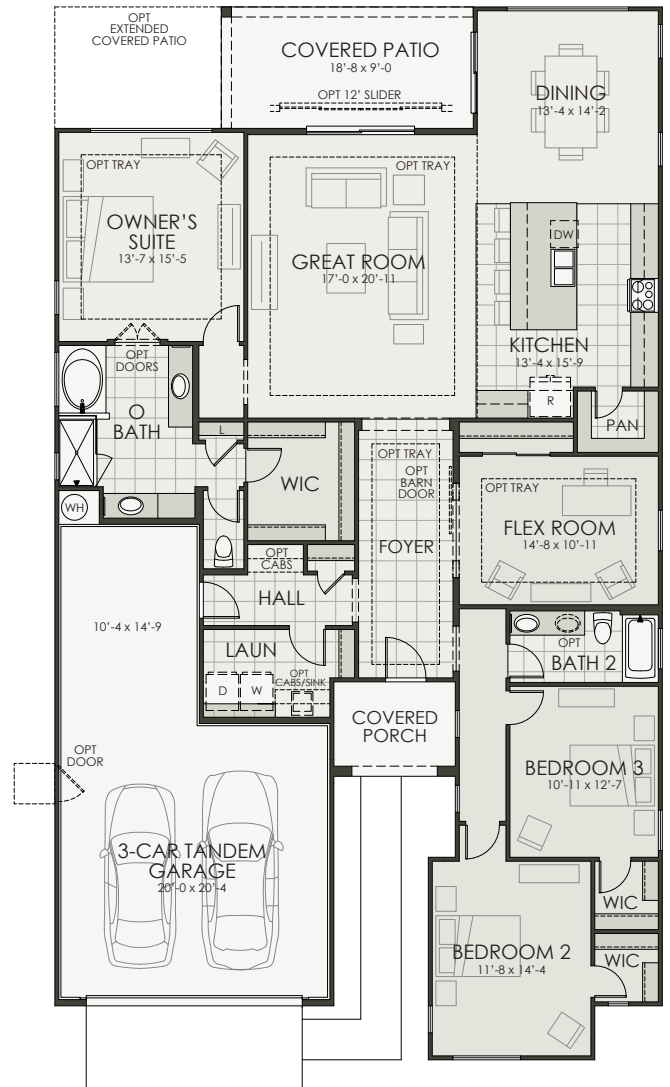

2305

3 Bedroom + Flex Room | 2 Bath | 3-Car Tandem Garage | 2,308 SF

Laveen Vistas II

OWNER'S BATH OPTION

OWNER'S BATH W/ DOUBLE WIC OPTION

BEDROOM 2 SUITE OPTION

GUEST SUITE OPTION

TEEN SUITE OPTION

BEDROOM 4 OPTION

2305

3 Bedroom + Flex Room | 2 Bath | 3-Car Tandem Garage | 2,308 SF

Laveen Vistas II

Elevation A - Modern

Elevation B - Traditional

Elevation C - Craftsman