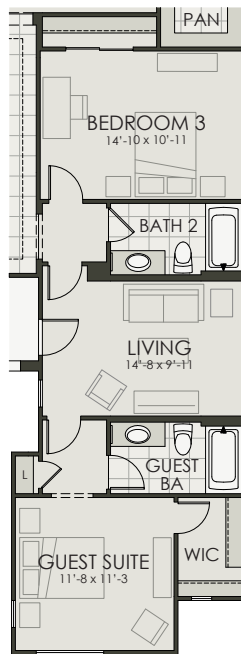

2305

3 Bedroom + Flex Room | 2 Bath | 3-Car Tandem Garage | 2,308 SF

Laveen Vistas II

OWNER'S BATH OPTION

OWNER'S BATH W/ DOUBLE WIC OPTION

BEDROOM 2 SUITE OPTION

GUEST SUITE OPTION

TEEN SUITE OPTION

BEDROOM 4 OPTION

2305

3 Bedroom + Flex Room | 2 Bath | 3-Car Tandem Garage | 2,308 SF

Laveen Vistas II

Elevation A - Modern

Elevation B - Traditional

Elevation C - Craftsman