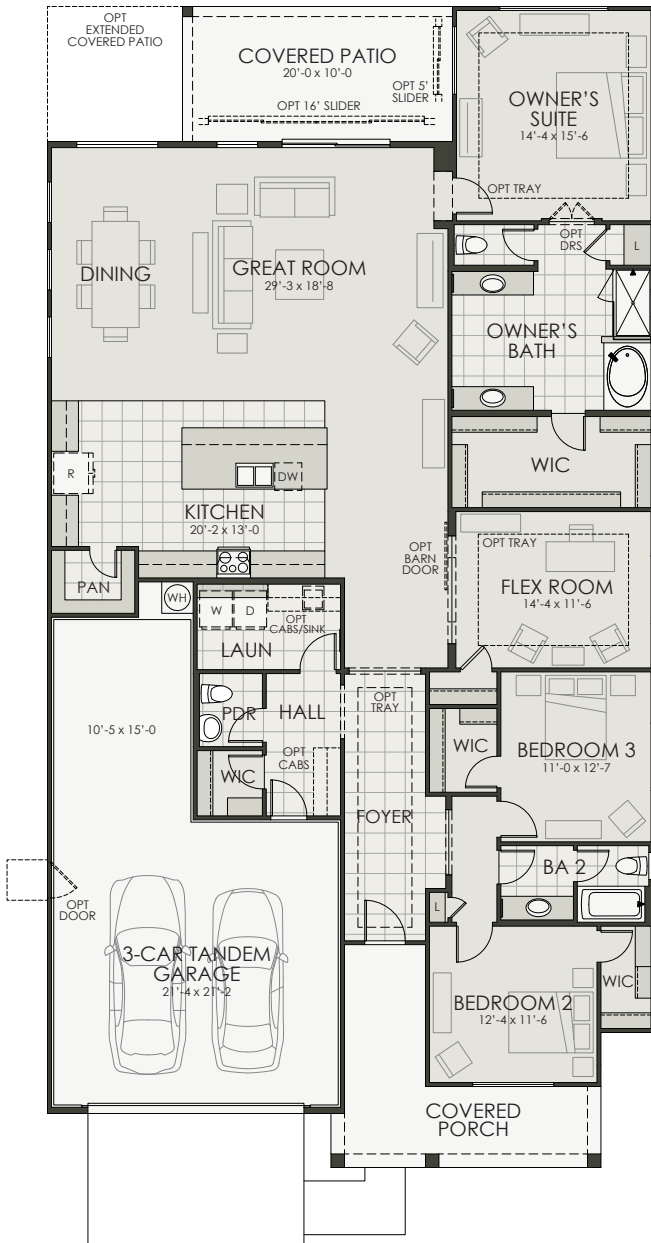

2617

3 Bedroom + Flex Room | 2.5 Bath | 3-Car Tandem Garage | 2,617 SF

Laveen Vistas II

BEDROOM 2 SUITE OPTION

GUEST SUITE OPTION

TEEN SUITE OPTION

BEDROOM 4 W/ BATH 3 OPTION

OWNER'S BATH OPTION

2617

3 Bedroom + Flex Room | 2.5 Bath | 3-Car Tandem Garage | 2,617 SF

Laveen Vistas II

Elevation A - Modern

Elevation B - Traditional

Elevation C - Craftsman