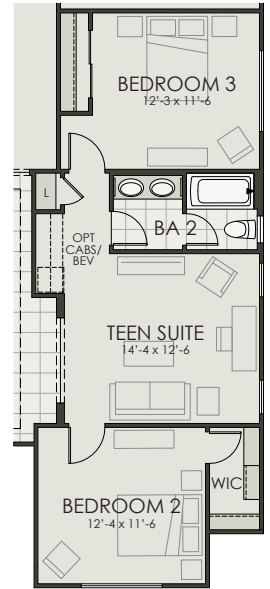

2617

3 Bedroom + Flex Room | 2.5 Bath | 3-Car Tandem Garage | 2,617 SF

Laveen Vistas II

BEDROOM 2 SUITE OPTION

GUEST SUITE OPTION

TEEN SUITE OPTION

BEDROOM 4 W/ BATH 3 OPTION

OWNER'S BATH OPTION

2617

3 Bedroom + Flex Room | 2.5 Bath | 3-Car Tandem Garage | 2,617 SF

Laveen Vistas II

Elevation A - Modern

Elevation B - Traditional

Elevation C - Craftsman