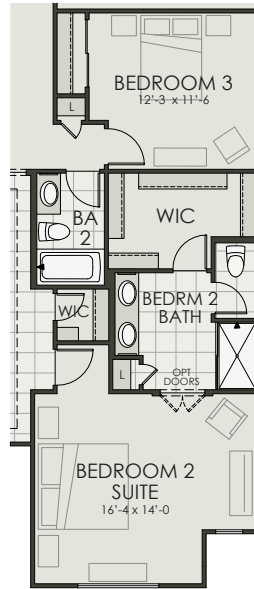

2617

3 Bedroom + Flex Room | 2.5 Bath | 3-Car Tandem Garage | 2,617 SF

Laveen Vistas II

BEDROOM 2 SUITE OPTION

GUEST SUITE OPTION

TEEN SUITE OPTION

BEDROOM 4 W/ BATH 3 OPTION

OWNER'S BATH OPTION

2617

3 Bedroom + Flex Room | 2.5 Bath | 3-Car Tandem Garage | 2,617 SF

Laveen Vistas II

Elevation A - Modern

Elevation B - Traditional

Elevation C - Craftsman