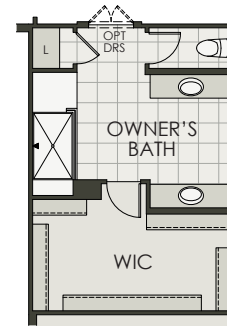

2617

3 Bedroom + Flex Room | 2.5 Bath | 3-Car Tandem Garage | 2,617 SF

Laveen Vistas II

BEDROOM 2 SUITE OPTION

GUEST SUITE OPTION

TEEN SUITE OPTION

BEDROOM 4 W/ BATH 3 OPTION

OWNER'S BATH OPTION

2617

3 Bedroom + Flex Room | 2.5 Bath | 3-Car Tandem Garage | 2,617 SF

Laveen Vistas II

Elevation A - Modern

Elevation B - Traditional

Elevation C - Craftsman