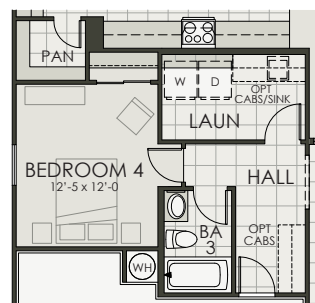

2617

3 Bedroom + Flex Room | 2.5 Bath | 3-Car Tandem Garage | 2,617 SF

Laveen Vistas II

BEDROOM 2 SUITE OPTION

GUEST SUITE OPTION

TEEN SUITE OPTION

BEDROOM 4 W/ BATH 3 OPTION

OWNER'S BATH OPTION

2617

3 Bedroom + Flex Room | 2.5 Bath | 3-Car Tandem Garage | 2,617 SF

Laveen Vistas II

Elevation A - Modern

Elevation B - Traditional

Elevation C - Craftsman