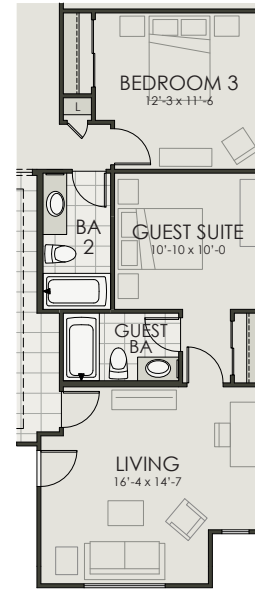

2617

3 Bedroom + Flex Room | 2.5 Bath | 3-Car Tandem Garage | 2,617 SF

Laveen Vistas II

BEDROOM 2 SUITE OPTION

GUEST SUITE OPTION

TEEN SUITE OPTION

BEDROOM 4 W/ BATH 3 OPTION

OWNER'S BATH OPTION

2617

3 Bedroom + Flex Room | 2.5 Bath | 3-Car Tandem Garage | 2,617 SF

Laveen Vistas II

Elevation A - Modern

Elevation B - Traditional

Elevation C - Craftsman