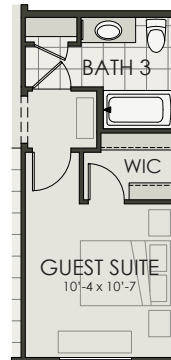

2686

3 Bedroom + Flex Room + Loft | 2.5 Bath | 2-Car + RV Garage | 2,690 SF

Laveen Vistas II

OWNER'S BATH OPTION

BEDROOM 4 OPTION

SECOND FLOOR

FIRST FLOOR

GUEST SUITE OPTION

2686

3 Bedroom + Flex Room + Loft | 2.5 Bath | 2-Car + RV Garage | 2,690 SF

Laveen Vistas II

Elevation A - Modern

Elevation B - Traditional

Elevation C - Craftsman