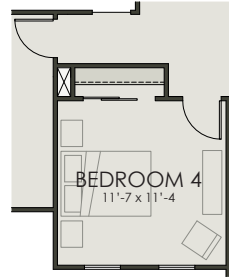

2686

3 Bedroom + Flex Room + Loft | 2.5 Bath | 2-Car + RV Garage | 2,690 SF

Laveen Vistas II

OWNER'S BATH OPTION

BEDROOM 4 OPTION

SECOND FLOOR

FIRST FLOOR

GUEST SUITE OPTION

2686

3 Bedroom + Flex Room + Loft | 2.5 Bath | 2-Car + RV Garage | 2,690 SF

Laveen Vistas II

Elevation A - Modern

Elevation B - Traditional

Elevation C - Craftsman