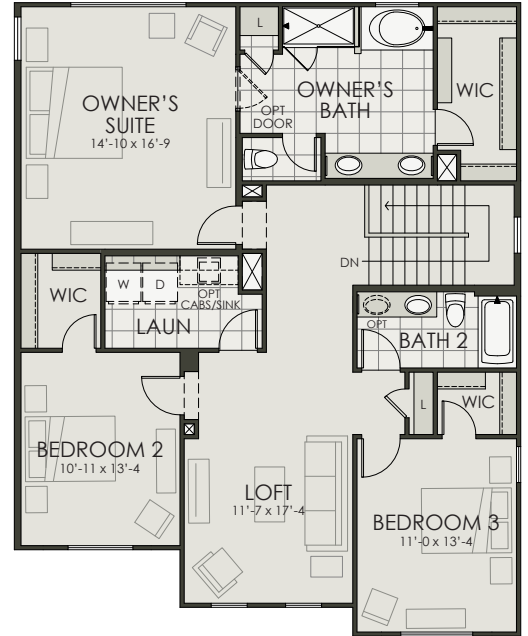

2686

3 Bedroom + Flex Room + Loft | 2.5 Bath | 2-Car + RV Garage | 2,690 SF

Laveen Vistas II

OWNER'S BATH OPTION

BEDROOM 4 OPTION

SECOND FLOOR

FIRST FLOOR

GUEST SUITE OPTION

2686

3 Bedroom + Flex Room + Loft | 2.5 Bath | 2-Car + RV Garage | 2,690 SF

Laveen Vistas II

Elevation A - Modern

Elevation B - Traditional

Elevation C - Craftsman