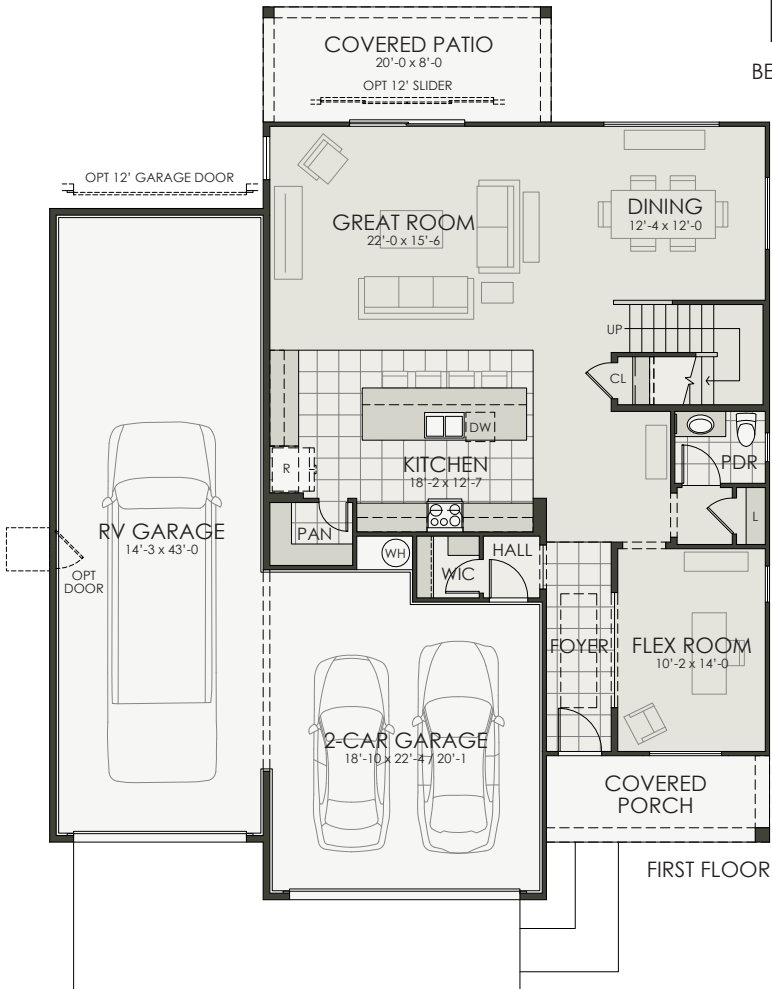

2686

3 Bedroom + Flex Room + Loft | 2.5 Bath | 2-Car + RV Garage | 2,690 SF

Laveen Vistas II

OWNER'S BATH OPTION

BEDROOM 4 OPTION

SECOND FLOOR

FIRST FLOOR

GUEST SUITE OPTION

2686

3 Bedroom + Flex Room + Loft | 2.5 Bath | 2-Car + RV Garage | 2,690 SF

Laveen Vistas II

Elevation A - Modern

Elevation B - Traditional

Elevation C - Craftsman