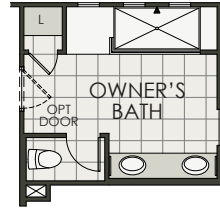

2686

3 Bedroom + Flex Room + Loft | 2.5 Bath | 2-Car + RV Garage | 2,690 SF

Laveen Vistas II

OWNER'S BATH OPTION

BEDROOM 4 OPTION

SECOND FLOOR

FIRST FLOOR

GUEST SUITE OPTION

2686

3 Bedroom + Flex Room + Loft | 2.5 Bath | 2-Car + RV Garage | 2,690 SF

Laveen Vistas II

Elevation A - Modern

Elevation B - Traditional

Elevation C - Craftsman