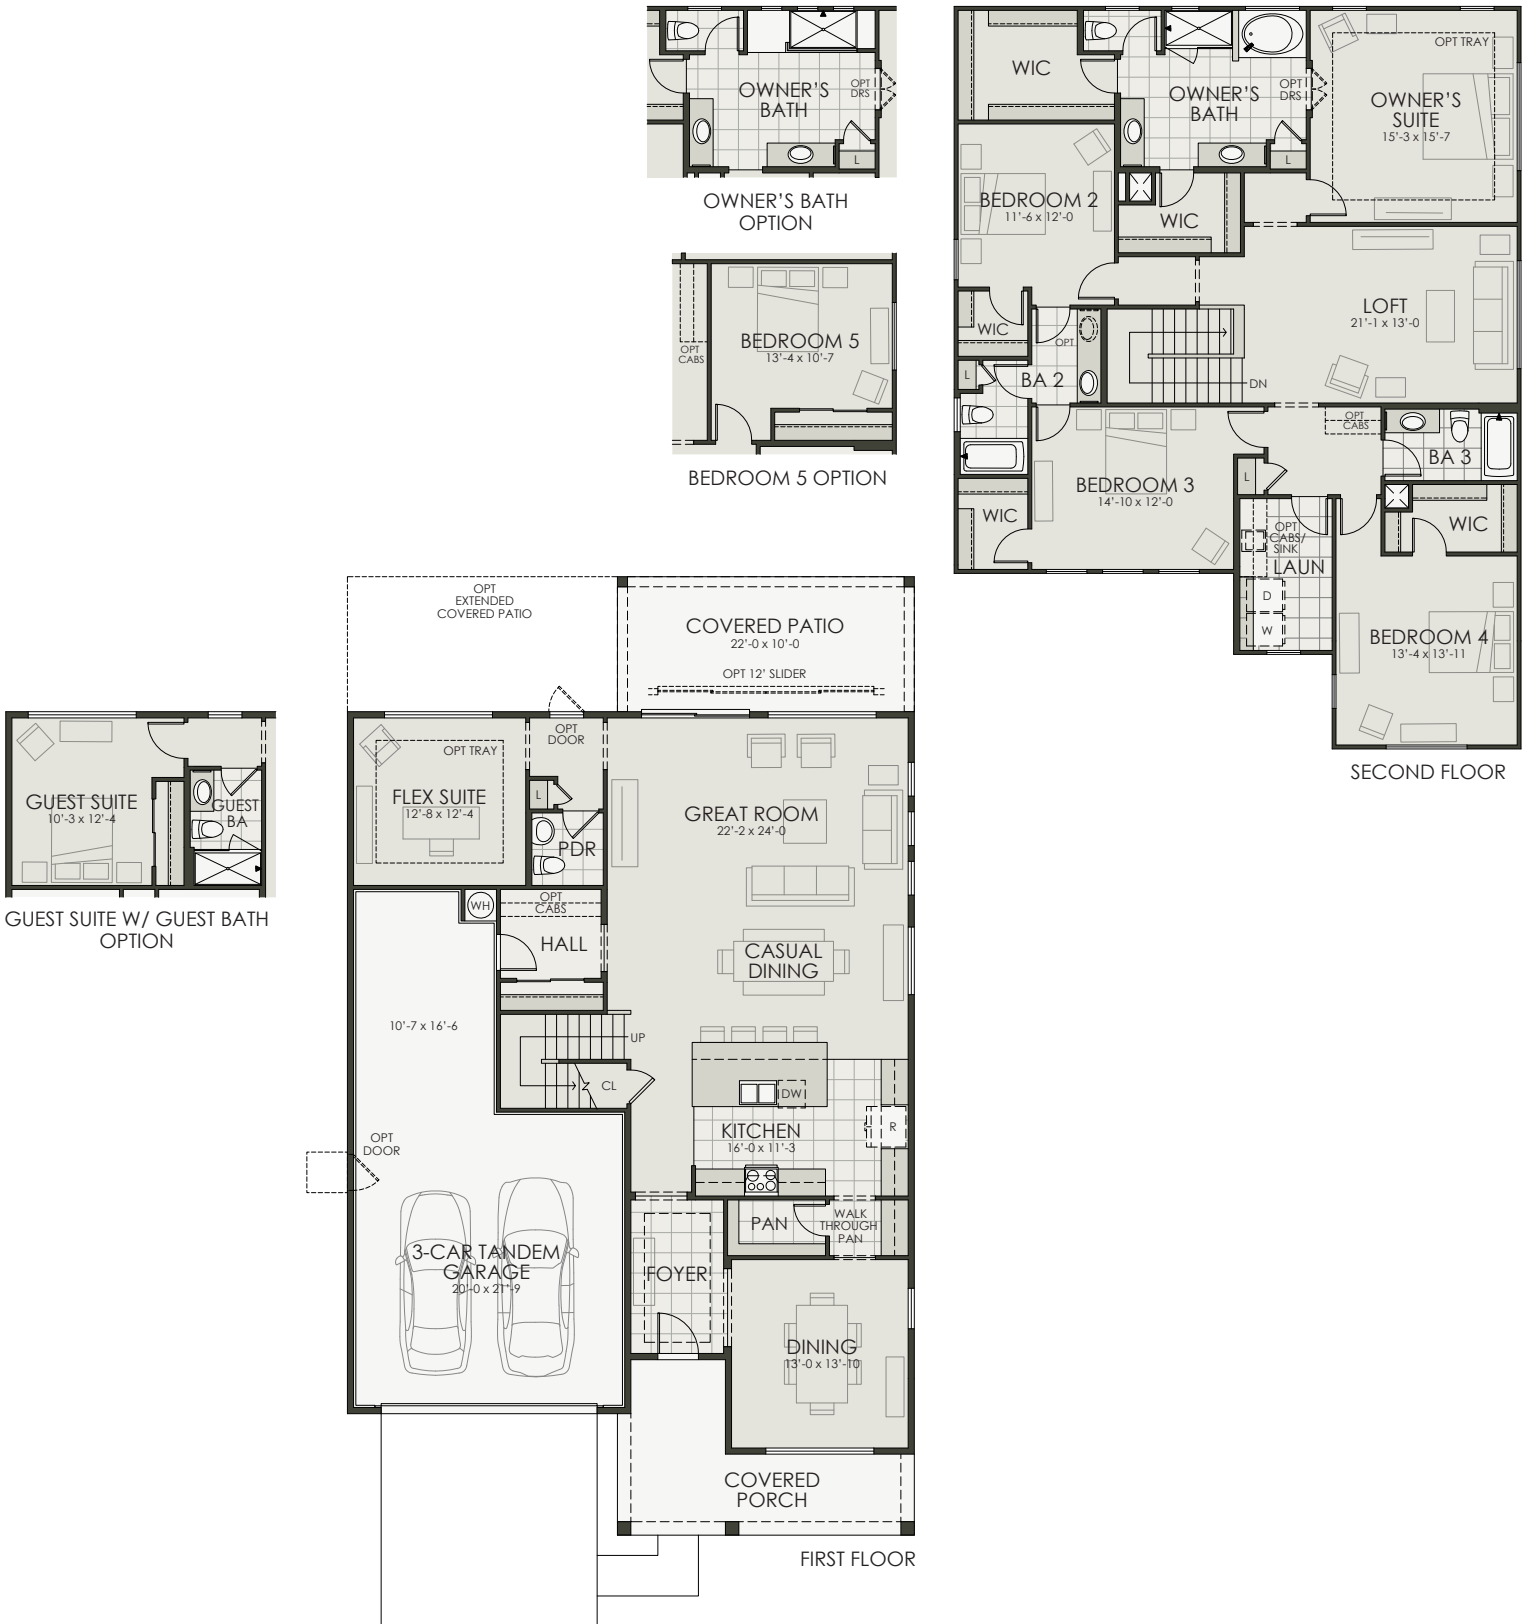

3475

4 Bedroom + Flex Room + Loft | 3.5 Bath | 3-Car Tandem Garage | 3,474 SF

Laveen Vistas II

3475

4 Bedroom + Flex Room + Loft | 3.5 Bath | 3-Car Tandem Garage | 3,474 SF

Laveen Vistas II

Elevation A - Modern

Elevation B - Traditional

Elevation C - Craftsman