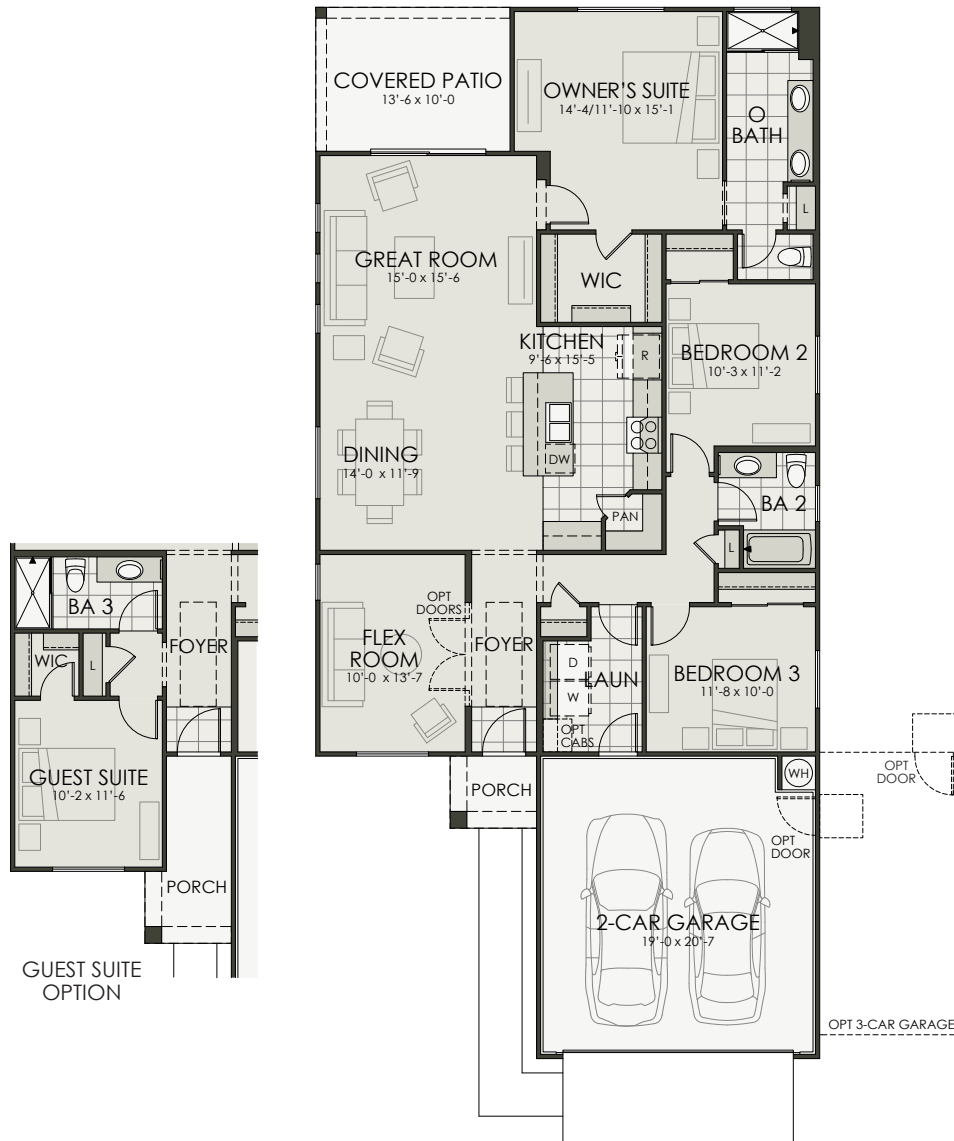

1685

3 Bedroom + Flex Room | 2 Bath | 2-Car Garage | 1,685 SF

Ryder Ranch

1685

3 Bedroom + Flex Room | 2 Bath | 2-Car Garage | 1,685 SF

Ryder Ranch

Elevation A - Spanish

Elevation B - Traditional

Elevation C - Craftsman