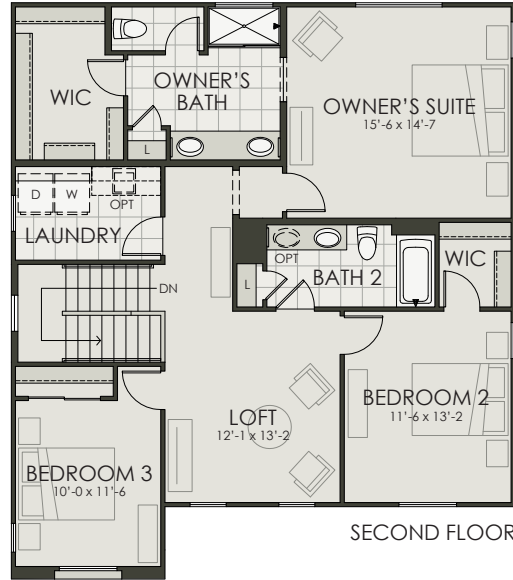

2287

3 Bedroom + Flex Room + Loft | 2.5 Bath | 2-Car Garage | 2,287 SF

Ryder Ranch

2287

3 Bedroom + Flex Room + Loft | 2.5 Bath | 2-Car Garage | 2,287 SF

Ryder Ranch

Elevation A - Spanish

Elevation B - Traditional

Elevation C - Craftsman