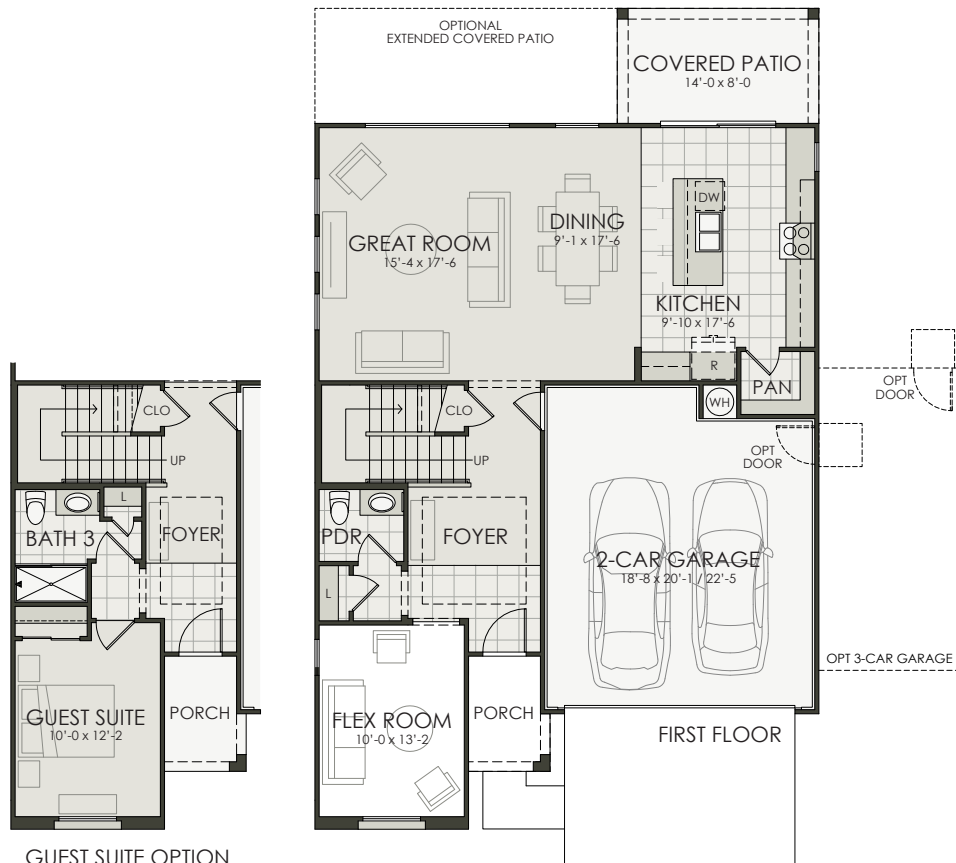

2287

3 Bedroom + Flex Room + Loft | 2.5 Bath | 2-Car Garage | 2,287 SF

Ryder Ranch

2287

3 Bedroom + Flex Room + Loft | 2.5 Bath | 2-Car Garage | 2,287 SF

Ryder Ranch

Elevation A - Spanish

Elevation B - Traditional

Elevation C - Craftsman