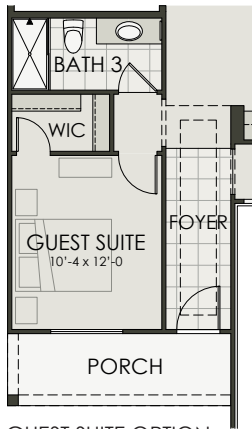

2609

3 Bedroom + Flex Room + Loft | 2.5 Bath | 2-Car Garage | 2,609 SF

Ryder Ranch

BEDROOM 4 OPTION

SECOND FLOOR

FIRST FLOOR

GUEST SUITE OPTION

2609

3 Bedroom + Flex Room + Loft | 2.5 Bath | 2-Car Garage | 2,609 SF

Ryder Ranch

Elevation A - Spanish

Elevation B - Traditional

Elevation C - Craftsman