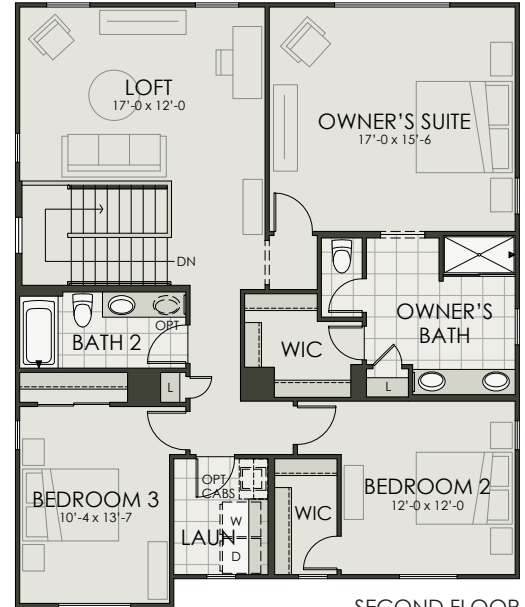

2609

3 Bedroom + Flex Room + Loft | 2.5 Bath | 2-Car Garage | 2,609 SF

Ryder Ranch

BEDROOM 4 OPTION

SECOND FLOOR

FIRST FLOOR

GUEST SUITE OPTION

2609

3 Bedroom + Flex Room + Loft | 2.5 Bath | 2-Car Garage | 2,609 SF

Ryder Ranch

Elevation A - Spanish

Elevation B - Traditional

Elevation C - Craftsman