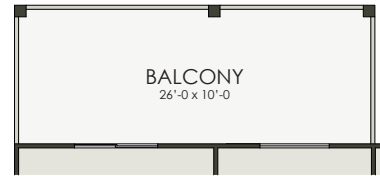

3159

5 Bedroom + Flex Room + Loft | 3.5 Bath | 3-Car Tandem Garage | 3,159 SF

Ryder Ranch

BEDROOM 6 OPTION

SECOND FLOOR

BALCONY OPTION

GUEST SUITE W/ BATH 4 OPTION

FIRST FLOOR

OWNER'S BATH OPTION

3159

5 Bedroom + Flex Room + Loft | 3.5 Bath | 3-Car Tandem Garage | 3,159 SF

Ryder Ranch

Elevation A - Spanish

Elevation B - Tuscan

Elevation C - Craftsman