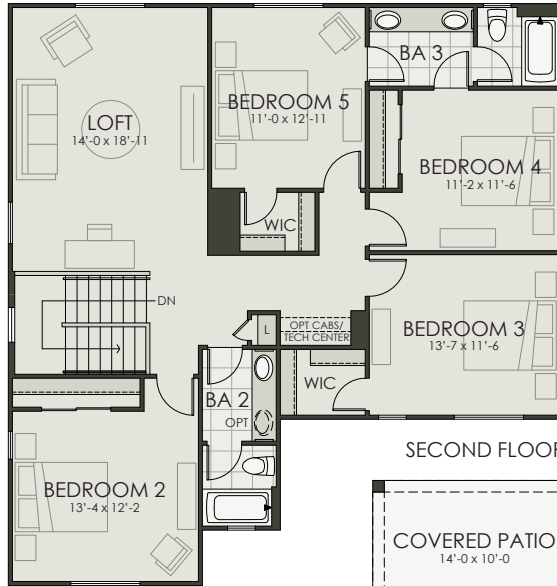

3159

5 Bedroom + Flex Room + Loft | 3.5 Bath | 3-Car Tandem Garage | 3,159 SF

Ryder Ranch

BEDROOM 6 OPTION

SECOND FLOOR

BALCONY OPTION

GUEST SUITE W/ BATH 4 OPTION

FIRST FLOOR

OWNER'S BATH OPTION

3159

5 Bedroom + Flex Room + Loft | 3.5 Bath | 3-Car Tandem Garage | 3,159 SF

Ryder Ranch

Elevation A - Spanish

Elevation B - Tuscan

Elevation C - Craftsman