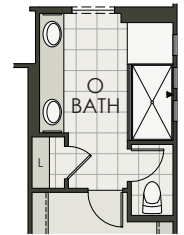

3159

5 Bedroom + Flex Room + Loft | 3.5 Bath | 3-Car Tandem Garage | 3,159 SF

Ryder Ranch

BEDROOM 6 OPTION

SECOND FLOOR

BALCONY OPTION

GUEST SUITE W/ BATH 4 OPTION

FIRST FLOOR

OWNER'S BATH OPTION

3159

5 Bedroom + Flex Room + Loft | 3.5 Bath | 3-Car Tandem Garage | 3,159 SF

Ryder Ranch

Elevation A - Spanish

Elevation B - Tuscan

Elevation C - Craftsman