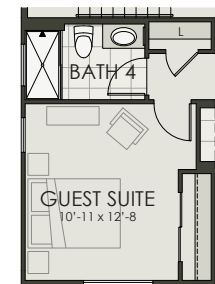

3159

5 Bedroom + Flex Room + Loft | 3.5 Bath | 3-Car Tandem Garage | 3,159 SF

Ryder Ranch

BEDROOM 6 OPTION

SECOND FLOOR

BALCONY OPTION

GUEST SUITE W/ BATH 4 OPTION

FIRST FLOOR

OWNER'S BATH OPTION

3159

5 Bedroom + Flex Room + Loft | 3.5 Bath | 3-Car Tandem Garage | 3,159 SF

Ryder Ranch

Elevation A - Spanish

Elevation B - Tuscan

Elevation C - Craftsman