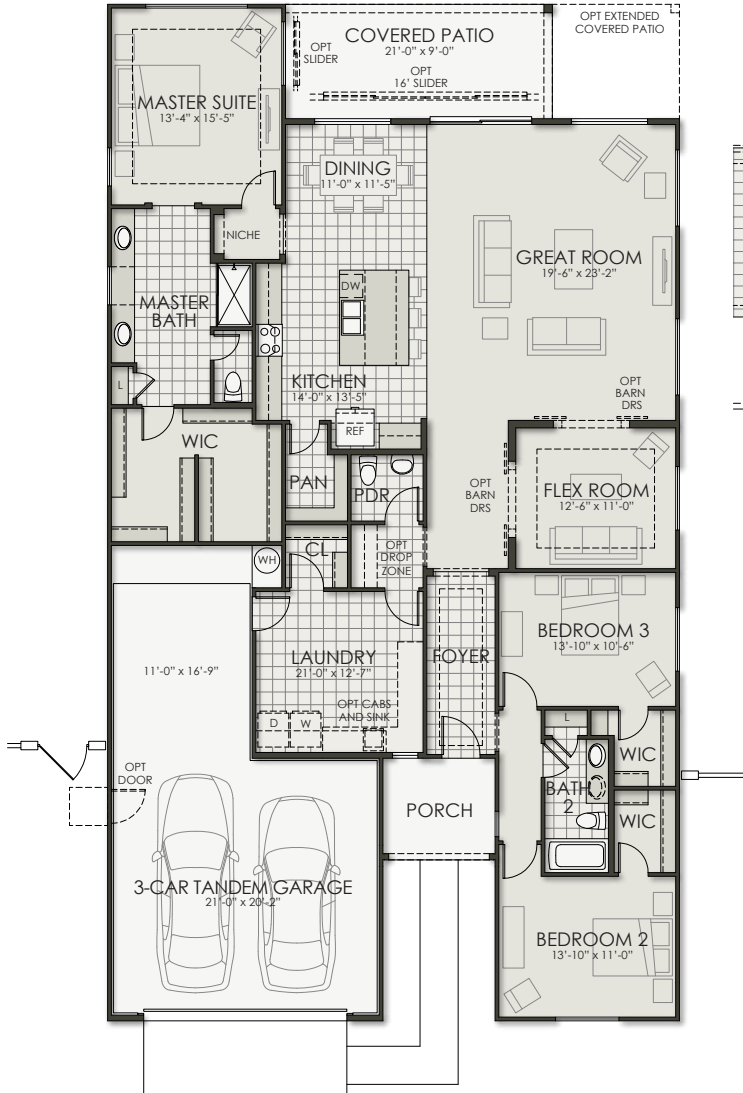

2492

3 Bedroom | 2.5 Bath | 2,492 SF

Windrose | Phase III

OPT. MASTER SUITE 2

OPT. GUEST SUITE

OPT. TEEN SUITE

OPT. MASTER BATH W/
WALK-IN SHOWER

OPT. MASTER BATH W/
FREE STANDING TUB

OPT. BEDROOM 4 / BATH 3

2492

3 Bedroom | 2.5 Bath | 2,492 SF

Windrose | Phase III

Elevation B

Elevation C