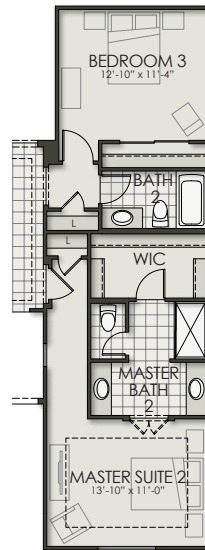

2492

3 Bedroom | 2.5 Bath | 2,492 SF

Windrose | Phase III

OPT. MASTER SUITE 2

OPT. GUEST SUITE

OPT. TEEN SUITE

OPT. MASTER BATH W/
WALK-IN SHOWER

OPT. MASTER BATH W/
FREE STANDING TUB

OPT. BEDROOM 4 / BATH 3

2492

3 Bedroom | 2.5 Bath | 2,492 SF

Windrose | Phase III

Elevation B

Elevation C