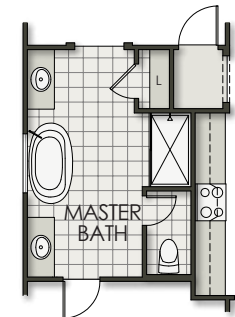

2492

3 Bedroom | 2.5 Bath | 2,492 SF

Windrose | Phase III

OPT. MASTER SUITE 2

OPT. GUEST SUITE

OPT. TEEN SUITE

OPT. MASTER BATH W/
WALK-IN SHOWER

OPT. MASTER BATH W/
FREE STANDING TUB

OPT. BEDROOM 4 / BATH 3

2492

3 Bedroom | 2.5 Bath | 2,492 SF

Windrose | Phase III

Elevation B

Elevation C