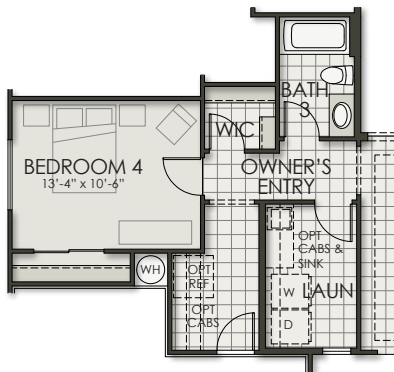

2492

3 Bedroom | 2.5 Bath | 2,492 SF

Windrose | Phase III

OPT. MASTER SUITE 2

OPT. GUEST SUITE

OPT. TEEN SUITE

OPT. MASTER BATH W/
WALK-IN SHOWER

OPT. MASTER BATH W/
FREE STANDING TUB

OPT. BEDROOM 4 / BATH 3

2492

3 Bedroom | 2.5 Bath | 2,492 SF

Windrose | Phase III

Elevation B

Elevation C