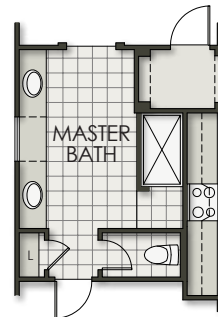

2492

3 Bedroom | 2.5 Bath | 2,492 SF

Windrose | Phase III

OPT. MASTER SUITE 2

OPT. GUEST SUITE

OPT. TEEN SUITE

OPT. MASTER BATH W/
WALK-IN SHOWER

OPT. MASTER BATH W/
FREE STANDING TUB

OPT. BEDROOM 4 / BATH 3

2492

3 Bedroom | 2.5 Bath | 2,492 SF

Windrose | Phase III

Elevation B

Elevation C