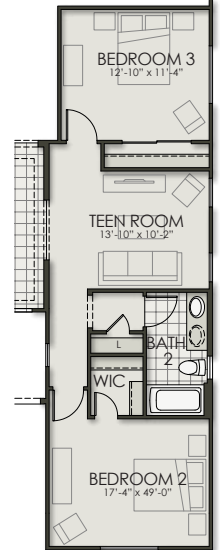

2492

3 Bedroom | 2.5 Bath | 2,492 SF

Windrose | Phase III

OPT. MASTER SUITE 2

OPT. GUEST SUITE

OPT. TEEN SUITE

OPT. MASTER BATH W/
WALK-IN SHOWER

OPT. MASTER BATH W/
FREE STANDING TUB

OPT. BEDROOM 4 / BATH 3

2492

3 Bedroom | 2.5 Bath | 2,492 SF

Windrose | Phase III

Elevation B

Elevation C