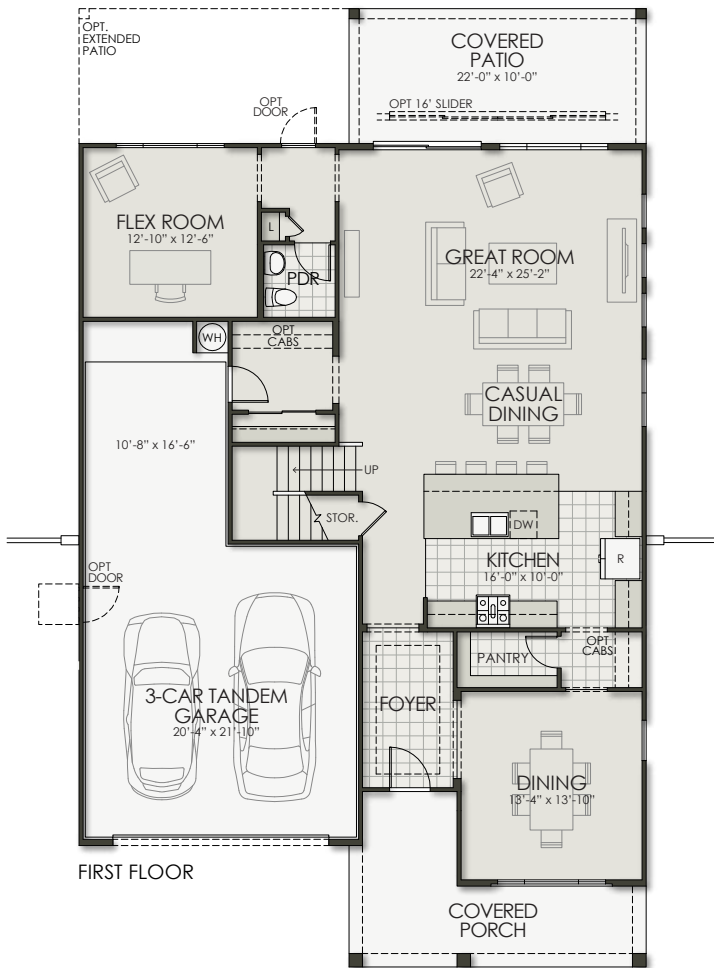

3475

4 Bedroom + Flex Room + Loft | 3.5 Bath | 3-Car Tandem Garage | 3,474 SF

Windrose | Phase III

GUEST SUITE OPTION

MASTER BATH OPTION

BEDROOM 5 OPTION

3475

4 Bedroom + Flex Room + Loft | 3.5 Bath | 3-Car Tandem Garage | 3,474 SF

Windrose | Phase III

Elevation A

Elevation B

Elevation C