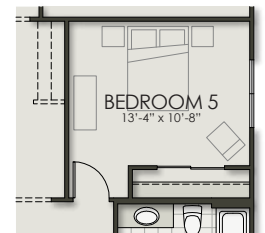

3475

4 Bedroom + Flex Room + Loft | 3.5 Bath | 3-Car Tandem Garage | 3,474 SF

Windrose | Phase III

GUEST SUITE OPTION

MASTER BATH OPTION

BEDROOM 5 OPTION

3475

4 Bedroom + Flex Room + Loft | 3.5 Bath | 3-Car Tandem Garage | 3,474 SF