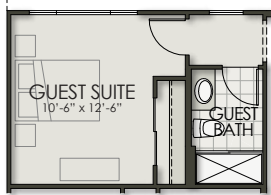

3475

4 Bedroom + Flex Room + Loft | 3.5 Bath | 3-Car Tandem Garage | 3,474 SF

Windrose | Phase III

GUEST SUITE OPTION

MASTER BATH OPTION

BEDROOM 5 OPTION

3475

4 Bedroom + Flex Room + Loft | 3.5 Bath | 3-Car Tandem Garage | 3,474 SF