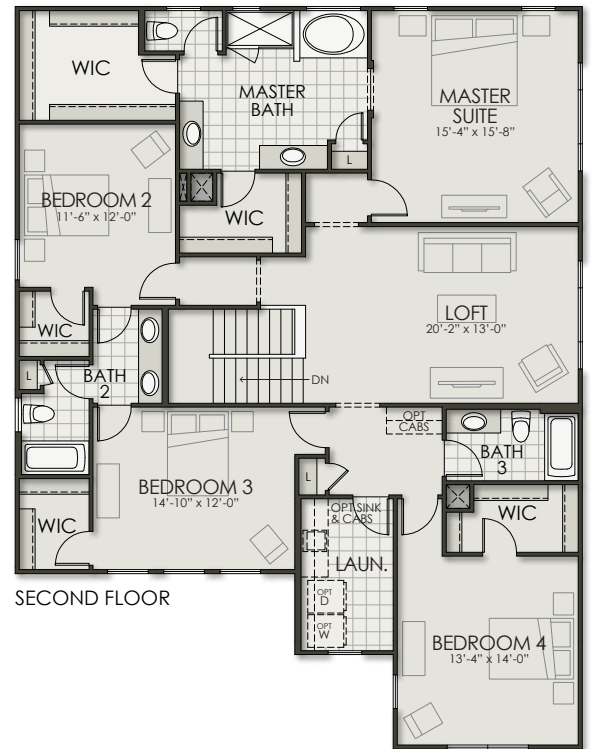

3475

4 Bedroom + Flex Room + Loft | 3.5 Bath | 3-Car Tandem Garage | 3,474 SF

Windrose | Phase III

GUEST SUITE OPTION

MASTER BATH OPTION

BEDROOM 5 OPTION

3475

4 Bedroom + Flex Room + Loft | 3.5 Bath | 3-Car Tandem Garage | 3,474 SF

Windrose | Phase III

Elevation A

Elevation B

Elevation C