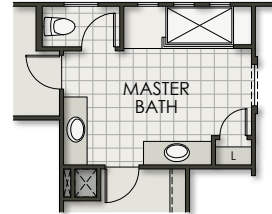

3475

4 Bedroom + Flex Room + Loft | 3.5 Bath | 3-Car Tandem Garage | 3,474 SF

Windrose | Phase III

GUEST SUITE OPTION

MASTER BATH OPTION

BEDROOM 5 OPTION

3475

4 Bedroom + Flex Room + Loft | 3.5 Bath | 3-Car Tandem Garage | 3,474 SF