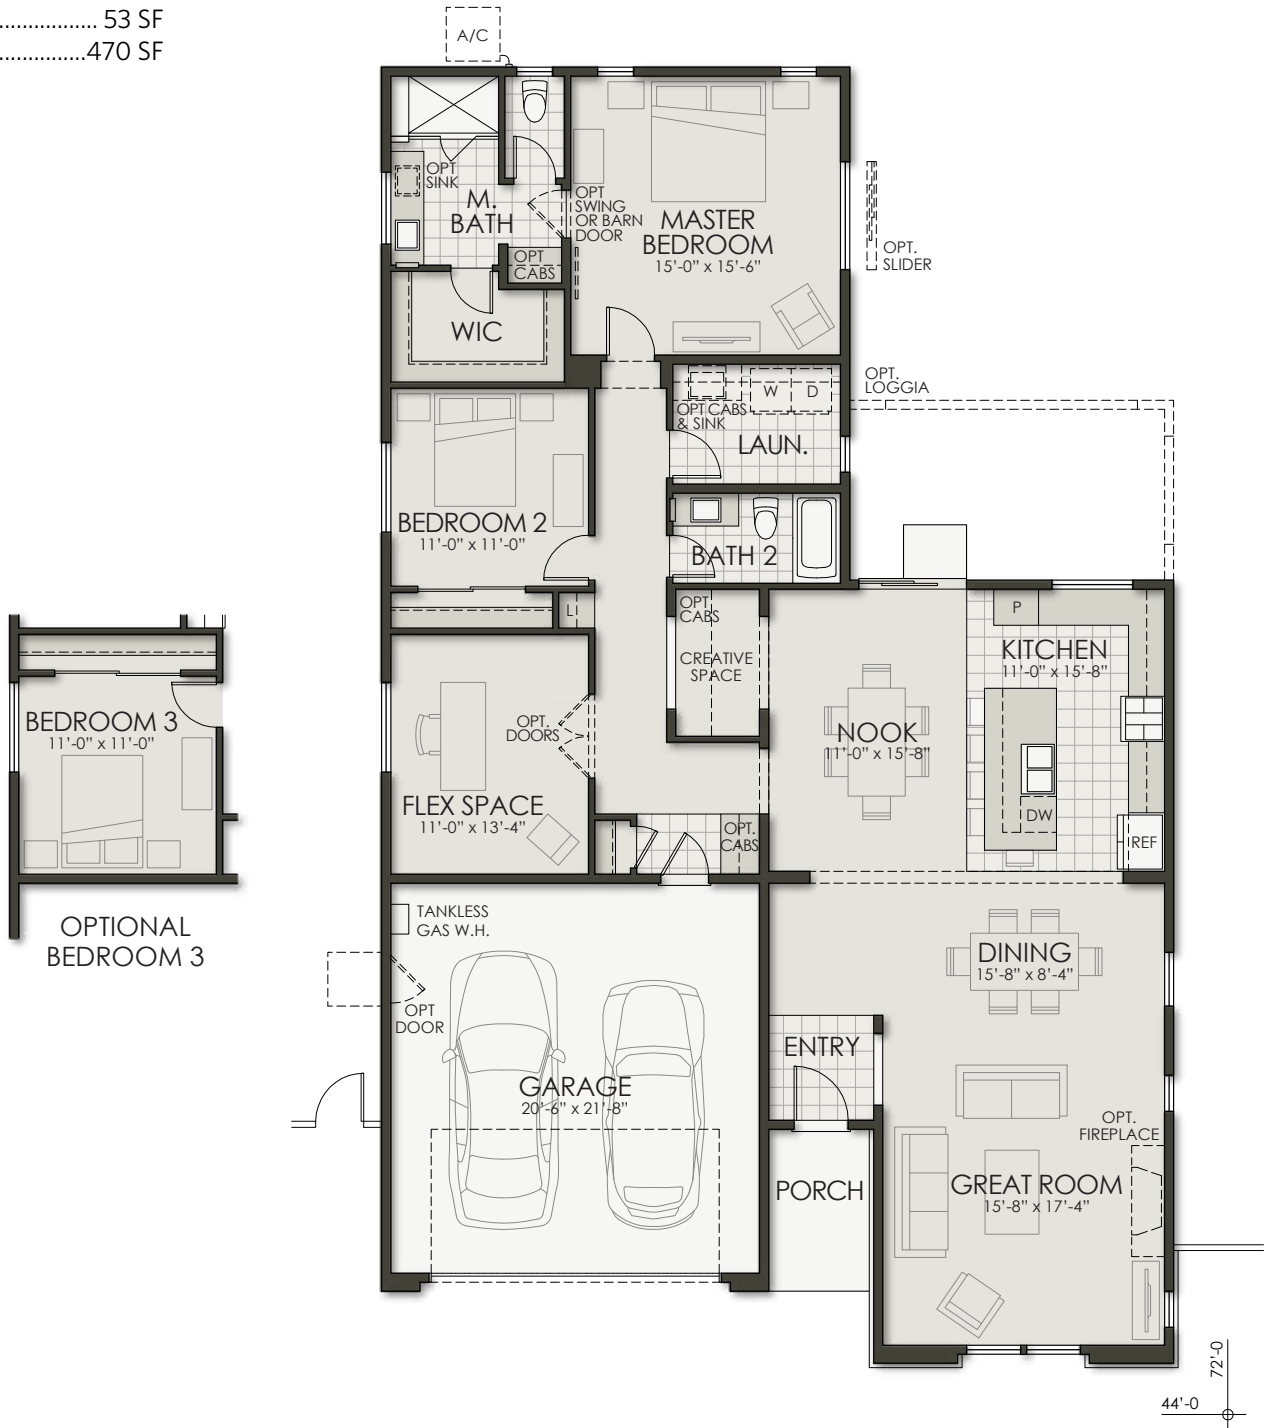

Plan One

2 Bedroom + Flex Space | 2 Bath | 2 Car Garage

Farms at Riolo Mariposa

Area - Elevation A

Living Area2,004 SF

Porch..... 53 SF

Garage.....470 SF

Plan One

2 Bedroom + Flex Space | 2 Bath | 2 Car Garage

**Farms at Riolo
Mariposa**

Area - Elevation A

Living Area2,004 SF

Porch..... 53 SF

Garage.....470 SF

Area - Elevation B

Living Area2,004 SF

Porch..... 78 SF

Garage.....470 SF

Area - Elevation C

Living Area2,004 SF

Porch..... 83 SF

Garage.....470 SF