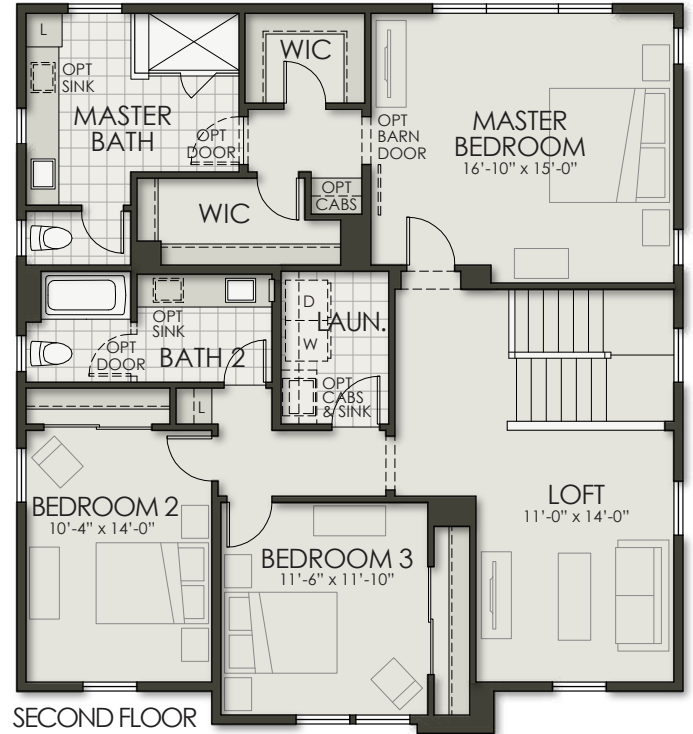

Plan Three

3 Bedroom + Flex Space | 2.5 Bath | 2 Car Garage

Farms at Riolo Mariposa

Area - Elevation A

First Floor 1,111 SF

Second Floor 1,370 SF

Total Living 2,481 SF

Porch 24 SF

Garage 475 SF

Plan Three

3 Bedroom + Flex Space | 2.5 Bath | 2 Car Garage

Farms at Riolo Mariposa

Area - Elevation A

First Floor..... 1,111 SF

Second Floor 1,370 SF

Total Living..... 2,481 SF

Porch..... 24 SF

Garage..... 475 SF

Area - Elevation B

First Floor..... 1,111 SF

Second Floor 1,370 SF

Total Living..... 2,481 SF

Porch..... 32 SF

Garage..... 475 SF

Area - Elevation C

First Floor..... 1,111 SF

Second Floor 1,370 SF

Total Living..... 2,481 SF

Porch..... 97 SF

Garage..... 475 SF