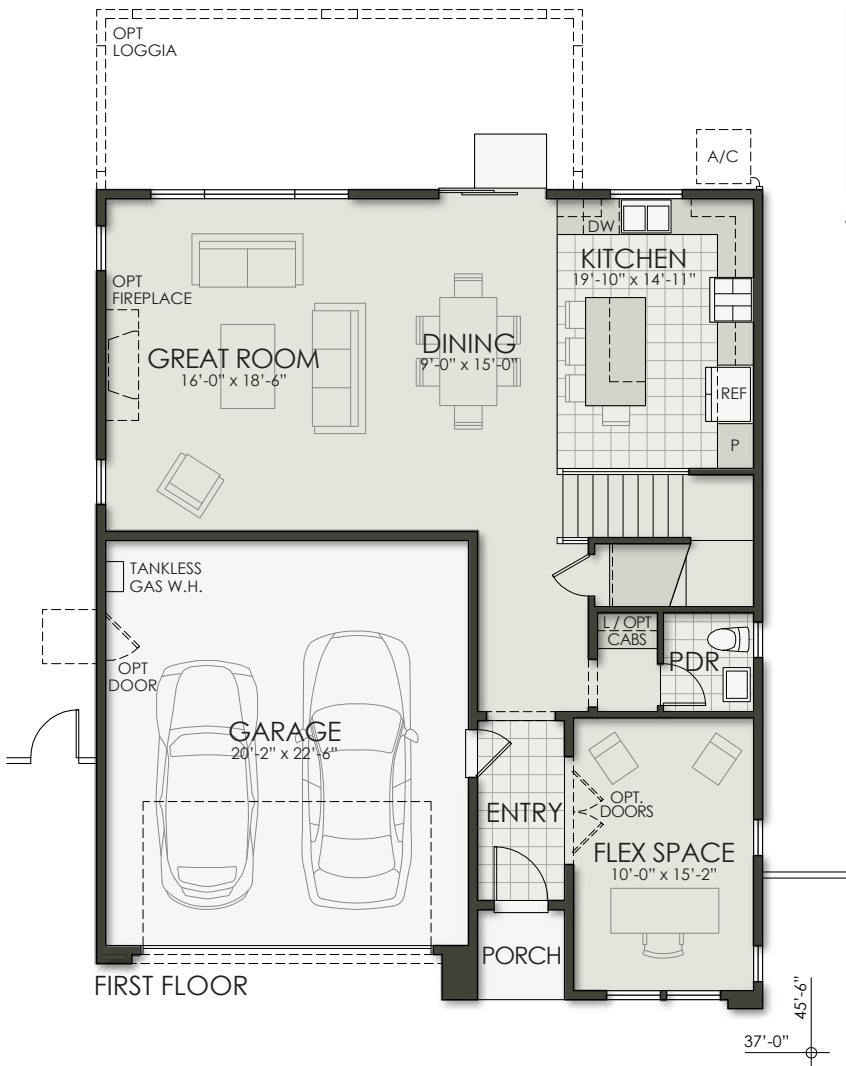

Plan Three

3 Bedroom + Flex Space | 2.5 Bath | 2 Car Garage

Farms at Riolo Mariposa

Area - Elevation A

First Floor 1,111 SF

Second Floor 1,370 SF

Total Living 2,481 SF

Porch 24 SF

Garage 475 SF

Plan Three

3 Bedroom + Flex Space | 2.5 Bath | 2 Car Garage

Farms at Riolo Mariposa

Area - Elevation A

First Floor..... 1,111 SF

Second Floor 1,370 SF

Total Living..... 2,481 SF

Porch..... 24 SF

Garage..... 475 SF

Area - Elevation B

First Floor..... 1,111 SF

Second Floor 1,370 SF

Total Living..... 2,481 SF

Porch..... 32 SF

Garage..... 475 SF

Area - Elevation C

First Floor..... 1,111 SF

Second Floor 1,370 SF

Total Living..... 2,481 SF

Porch..... 97 SF

Garage..... 475 SF