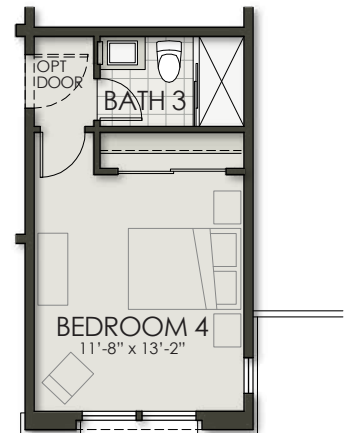

Plan Four

3 Bedroom + Flex Space | 2.5 Bath | 3 Car Garage

Farms at Riolo Mariposa

Area - Elevation A

Living Area2,768 SF

Porch..... 67 SF

Garage.....630 SF

OPTIONAL HANGOUT ROOM

OPTIONAL BEDROOM 4 W/ BATH 3

Plan Four

3 Bedroom + Flex Space | 2.5 Bath | 3 Car Garage

Farms at Riolo
Mariposa

Area - Elevation A

Living Area2,768 SF

Porch..... 67 SF

Garage.....630 SF

Area - Elevation B

Living Area2,768 SF

Porch..... 76 SF

Garage.....630 SF

Area - Elevation C

Living Area2,768 SF

Porch..... 67 SF

Garage.....630 SF