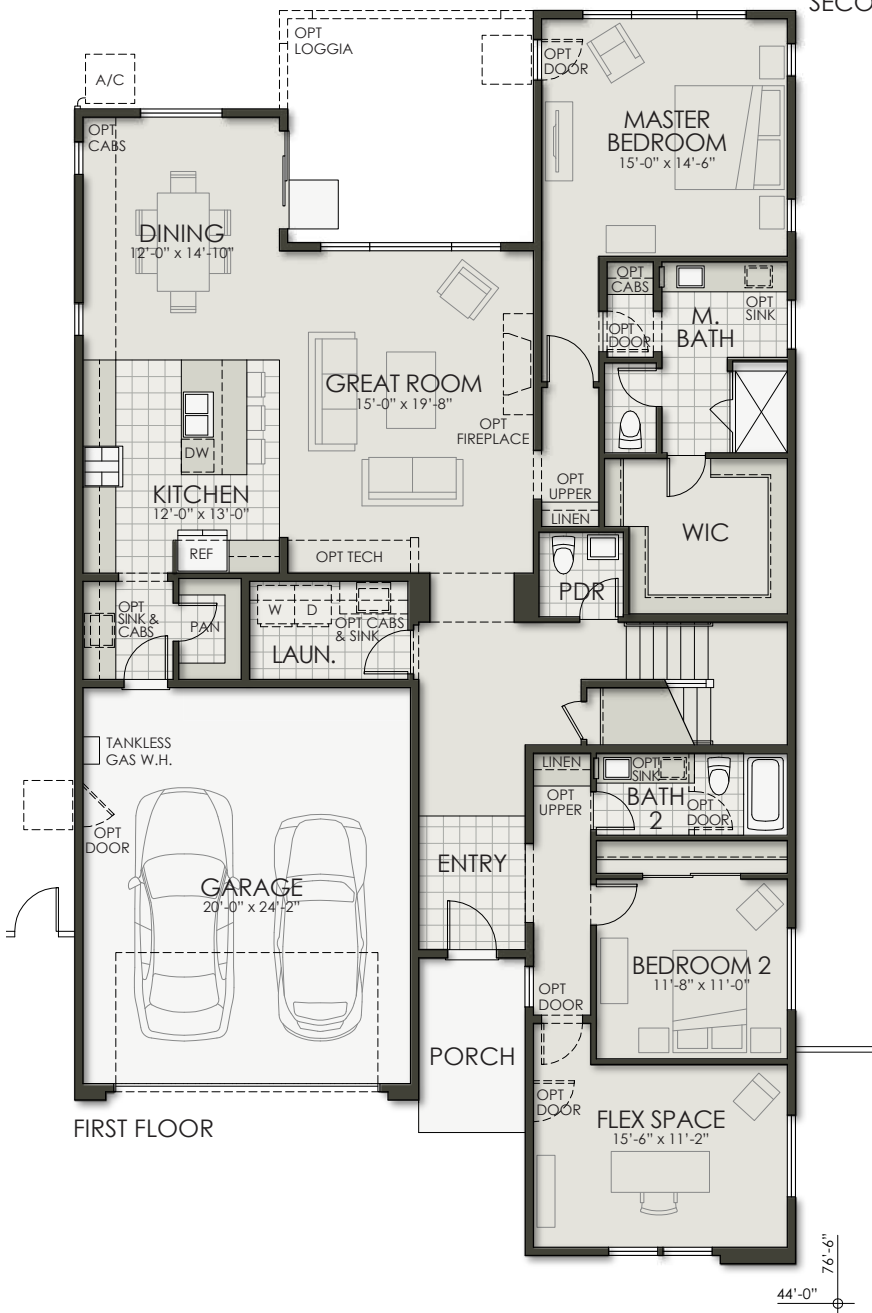

Plan Five

3 Bedroom + Loft + Flex Space | 3.5 Bath | 2 Car Garage

Farms at Riolo Mariposa

Area - Elevation A

First Floor.....2,216 SF

Second Floor.....626 SF

Total Living.....2,842 SF

Porch.....70 SF

Garage.....513 SF

Plan Five

3 Bedroom + Loft + Flex Space | 3.5 Bath | 2 Car Garage

Farms at Riolo
Mariposa

Area - Elevation A

First Floor..... 2,216 SF

Second Floor 626 SF

Total Living..... 2,842 SF

Porch..... 70 SF

Garage..... 513 SF

Area - Elevation B

First Floor..... 2,216 SF

Second Floor 626 SF

Total Living..... 2,842 SF

Porch..... 78 SF

Garage..... 513 SF

Area - Elevation C

First Floor..... 2,216 SF

Second Floor 626 SF

Total Living..... 2,842 SF

Porch..... 88 SF

Garage..... 513 SF