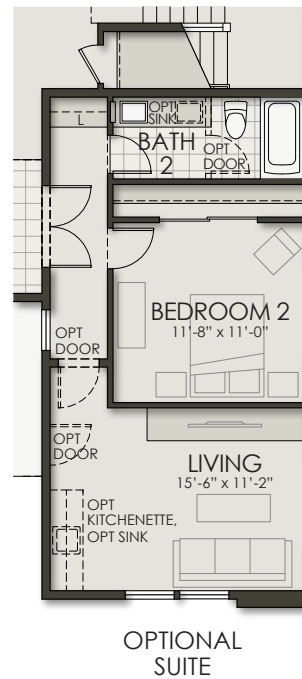

Plan Five

3 Bedroom + Loft + Flex Space | 3.5 Bath | 2 Car Garage

Farms at Riolo Mariposa

Area - Elevation A

First Floor.....2,216 SF

Second Floor.....626 SF

Total Living.....2,842 SF

Porch.....70 SF

Garage.....513 SF

Plan Five

3 Bedroom + Loft + Flex Space | 3.5 Bath | 2 Car Garage

Farms at Riolo
Mariposa

Area - Elevation A

First Floor..... 2,216 SF

Second Floor 626 SF

Total Living..... 2,842 SF

Porch..... 70 SF

Garage..... 513 SF

Area - Elevation B

First Floor..... 2,216 SF

Second Floor 626 SF

Total Living..... 2,842 SF

Porch..... 78 SF

Garage..... 513 SF

Area - Elevation C

First Floor..... 2,216 SF

Second Floor 626 SF

Total Living..... 2,842 SF

Porch..... 88 SF

Garage..... 513 SF