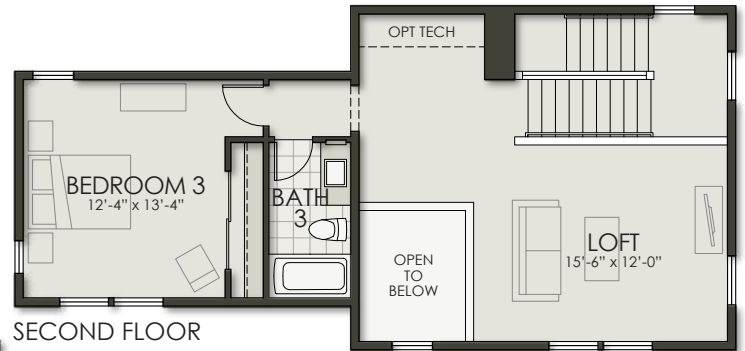

Plan Five

3 Bedroom + Loft + Flex Space | 3.5 Bath | 2 Car Garage

Farms at Riolo Mariposa

Area - Elevation A

First Floor.....2,216 SF

Second Floor.....626 SF

Total Living.....2,842 SF

Porch.....70 SF

Garage.....513 SF

Plan Five

3 Bedroom + Loft + Flex Space | 3.5 Bath | 2 Car Garage

Farms at Riolo
Mariposa

Area - Elevation A

First Floor..... 2,216 SF

Second Floor 626 SF

Total Living..... 2,842 SF

Porch..... 70 SF

Garage..... 513 SF

Area - Elevation B

First Floor..... 2,216 SF

Second Floor 626 SF

Total Living..... 2,842 SF

Porch..... 78 SF

Garage..... 513 SF

Area - Elevation C

First Floor..... 2,216 SF

Second Floor 626 SF

Total Living..... 2,842 SF

Porch..... 88 SF

Garage..... 513 SF