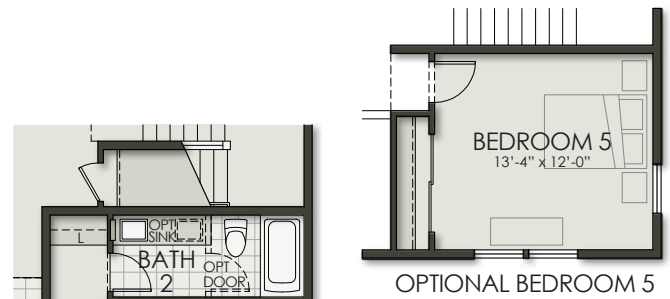

Plan Five

3 Bedroom + Loft + Flex Space | 3.5 Bath | 2 Car Garage

Farms at Riolo Mariposa

Area - Elevation A

First Floor.....2,216 SF

Second Floor.....626 SF

Total Living.....2,842 SF

Porch.....70 SF

Garage.....513 SF

Plan Five

3 Bedroom + Loft + Flex Space | 3.5 Bath | 2 Car Garage

Farms at Riolo
Mariposa

Area - Elevation A

First Floor..... 2,216 SF

Second Floor 626 SF

Total Living..... 2,842 SF

Porch..... 70 SF

Garage..... 513 SF

Area - Elevation B

First Floor..... 2,216 SF

Second Floor 626 SF

Total Living..... 2,842 SF

Porch..... 78 SF

Garage..... 513 SF

Area - Elevation C

First Floor..... 2,216 SF

Second Floor 626 SF

Total Living..... 2,842 SF

Porch..... 88 SF

Garage..... 513 SF