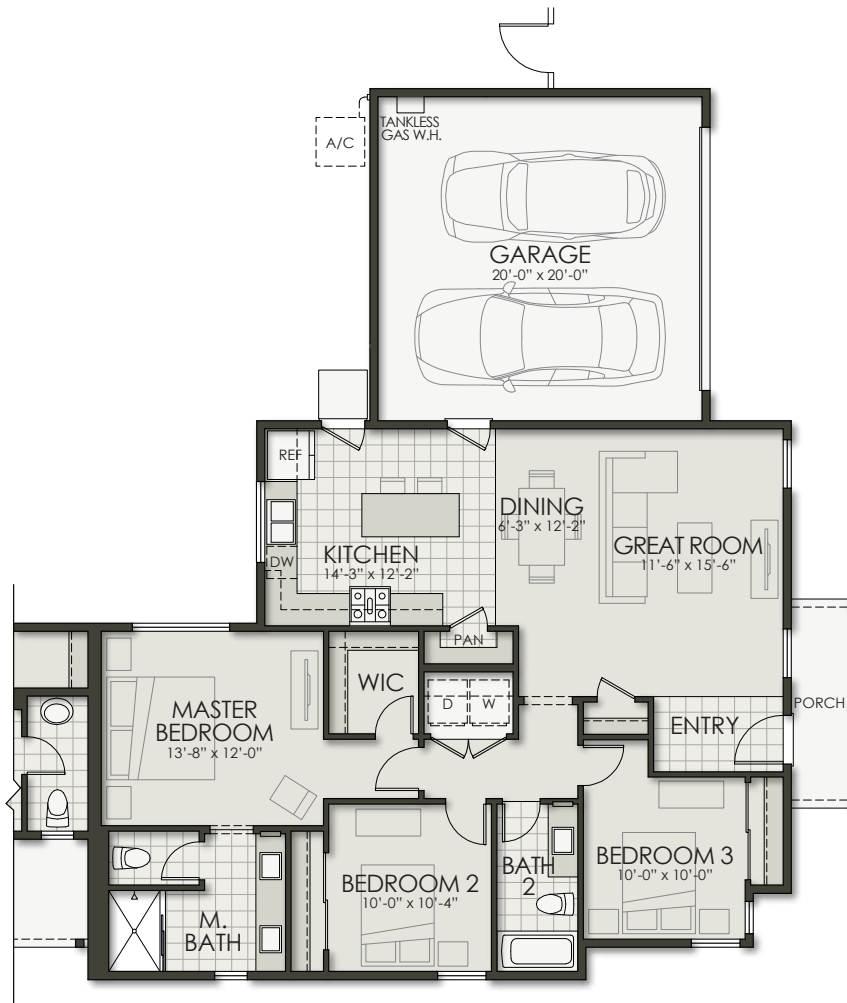

# Plan Seven

3 Bedroom | 2 Bath | 2 Car Garage

## Plan Seven

3 Bedroom | 2 Bath | 2 Car Garage

### Area

Living Area ..... 1,324 SF

Porch.....52 SF

Garage.....431 SF