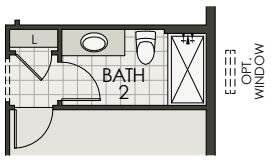

Beacon | Cutter Series

2 Bedroom + Den | 2 Bath | 2-Car Garage

LakeHouse Cove at Waterside

Area

Living Area	1,939 SF
Porch	55 SF
Covered Lanai	352 SF
Garage	484 SF
Total Area	2,830 SF

EXTENDED OWNER'S SUITE
OPTION
(+71 S.F.)

SUITE 3
OPTION 1

SUITE 3
OPTION 2

BATH 2
SHOWER OPTION

Coastal Elevation

Beacon | Cutter Series
2 Bedroom + Den | 2 Bath | 2-Car Garage

LakeHouse Cove
at Waterside

Coastal - Elevation A

Coastal - Elevation B