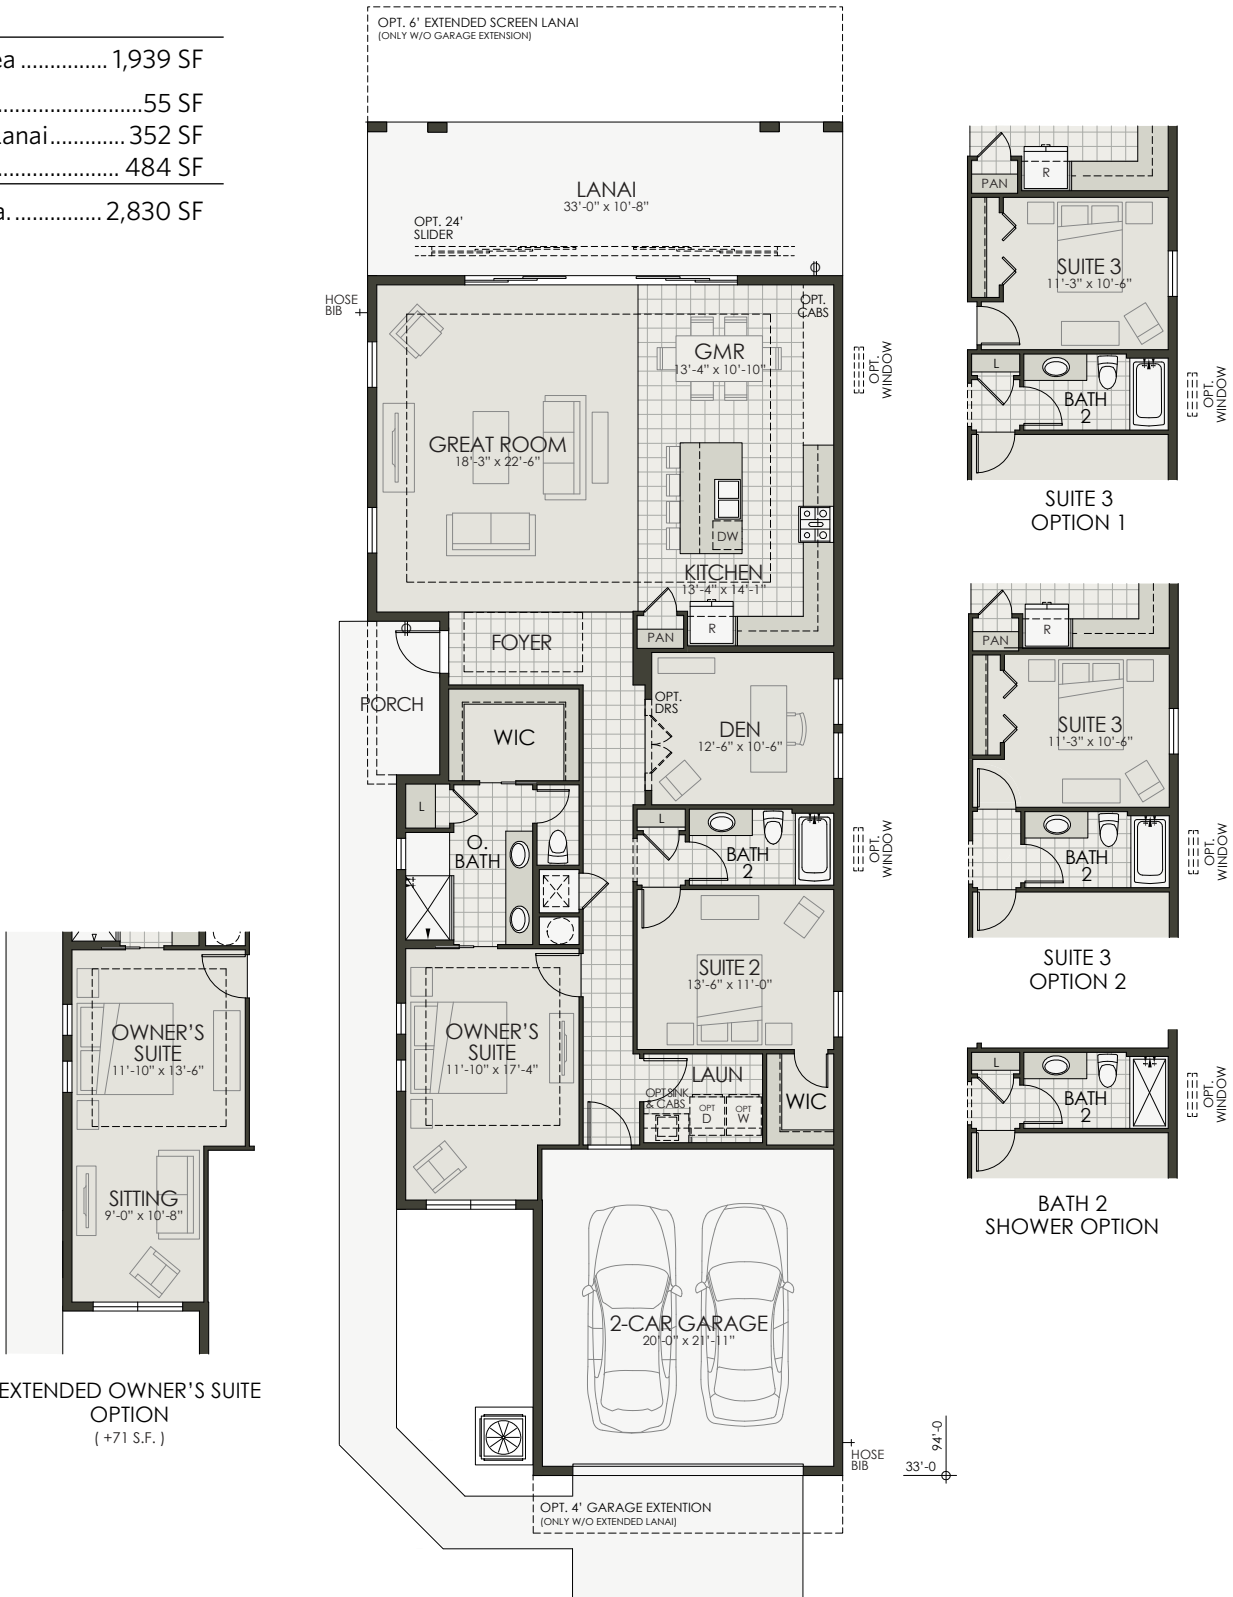

Beacon | Cutter Series

2 Bedroom + Den | 2 Bath | 2-Car Garage

LakeHouse Cove at Waterside

Area

Living Area	1,939 SF
Porch	55 SF
Covered Lanai	352 SF
Garage	484 SF
Total Area	2,830 SF

EXTENDED OWNER'S SUITE
OPTION
(+71 S.F.)

SUITE 3
OPTION 1

SUITE 3
OPTION 2

BATH 2
SHOWER OPTION

Coastal Elevation

Beacon | Cutter Series
2 Bedroom + Den | 2 Bath | 2-Car Garage

LakeHouse Cove
at Waterside

Coastal - Elevation A

Coastal - Elevation B