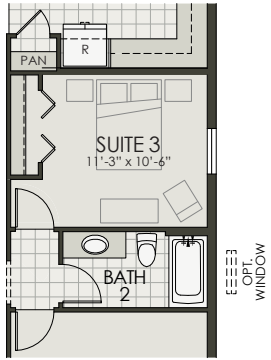

Beacon | Cutter Series

2 Bedroom + Den | 2 Bath | 2-Car Garage

LakeHouse Cove at Waterside

Area

Living Area	1,939 SF
Porch	55 SF
Covered Lanai	352 SF
Garage	484 SF
Total Area	2,830 SF

EXTENDED OWNER'S SUITE
OPTION
(+71 S.F.)

SUITE 3
OPTION 1

SUITE 3
OPTION 2

BATH 2
SHOWER OPTION

Coastal Elevation

Beacon | Cutter Series
2 Bedroom + Den | 2 Bath | 2-Car Garage

LakeHouse Cove
at Waterside

Coastal - Elevation A

Coastal - Elevation B