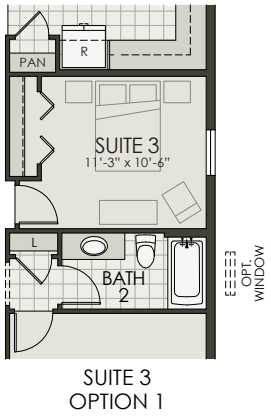

Beacon | Cutter Series

2 Bedroom + Den | 2 Bath | 2-Car Garage

LakeHouse Cove at Waterside

Area

Living Area	1,939 SF
Porch	55 SF
Covered Lanai	352 SF
Garage	484 SF
Total Area	2,830 SF

EXTENDED OWNER'S SUITE
OPTION
(+71 S.F.)

SUITE 3
OPTION 1

SUITE 3
OPTION 2

BATH 2
SHOWER OPTION

Coastal Elevation

Beacon | Cutter Series
2 Bedroom + Den | 2 Bath | 2-Car Garage

LakeHouse Cove
at Waterside

Coastal - Elevation A

Coastal - Elevation B