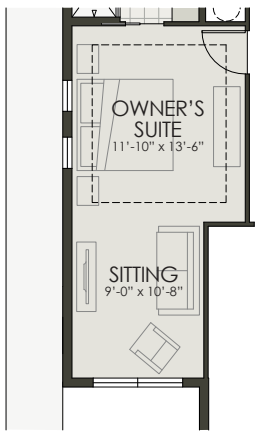

Beacon | Cutter Series

2 Bedroom + Den | 2 Bath | 2-Car Garage

LakeHouse Cove at Waterside

Area

Living Area	1,939 SF
Porch	55 SF
Covered Lanai	352 SF
Garage	484 SF
Total Area	2,830 SF

EXTENDED OWNER'S SUITE
OPTION
(+71 S.F.)

SUITE 3
OPTION 1

SUITE 3
OPTION 2

BATH 2
SHOWER OPTION

Coastal Elevation

Beacon | Cutter Series
2 Bedroom + Den | 2 Bath | 2-Car Garage

LakeHouse Cove
at Waterside

Coastal - Elevation A

Coastal - Elevation B