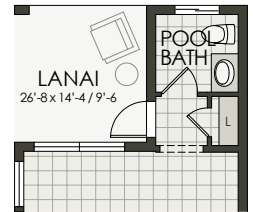

Capstan | Catamaran Series
3 Bedroom + Den | 2 Bath | 3-Car Garage

LakeHouse Cove
at Waterside

Area

Living Area	2,375 SF
Porch.....	238 SF
Covered Lanai.....	404 SF
Garage.....	658 SF
Total Area.....	3,675 SF

OWNER'S BATH
W/ TUB OPTION

OWNER'S BATH
W/ LARGE WIC OPTION

OWNER'S BATH
W/ TUB & LARGE WIC OPTION

POOL BATH
OPTION 2

POOL BATH
OPTION 1

POOL BATH
W/ STUDY OPTION

Coastal Elevation

Capstan | Catamaran Series
3 Bedroom + Den | 2 Bath | 3-Car Garage

LakeHouse Cove
at Waterside

Coastal

Living Area	2,375 SF
Porch.....	238 SF
Covered Lanai.....	404 SF
Garage.....	658 SF
Total Area.....	3,675 SF

West Indies

Living Area	2,375 SF
Porch.....	42 SF
Covered Lanai.....	404 SF
Garage.....	658 SF
Total Area.....	3,479 SF