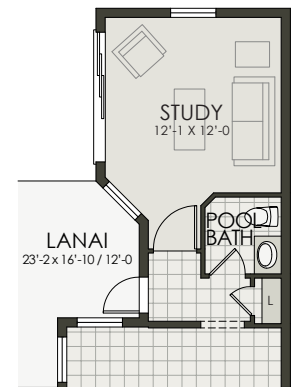

Capstan | Catamaran Series
3 Bedroom + Den | 2 Bath | 3-Car Garage

LakeHouse Cove
at Waterside

Area

Living Area	2,375 SF
Porch.....	238 SF
Covered Lanai.....	404 SF
Garage.....	658 SF
Total Area.....	3,675 SF

OWNER'S BATH
W/ TUB OPTION

OWNER'S BATH
W/ LARGE WIC OPTION

OWNER'S BATH
W/ TUB & LARGE WIC OPTION

POOL BATH
OPTION 2

POOL BATH
OPTION 1

POOL BATH
W/ STUDY OPTION

Coastal Elevation

Capstan | Catamaran Series
3 Bedroom + Den | 2 Bath | 3-Car Garage

LakeHouse Cove
at Waterside

Coastal

Living Area	2,375 SF
Porch.....	238 SF
Covered Lanai.....	404 SF
Garage.....	658 SF
Total Area.....	3,675 SF

West Indies

Living Area	2,375 SF
Porch.....	42 SF
Covered Lanai.....	404 SF
Garage.....	658 SF
Total Area.....	3,479 SF