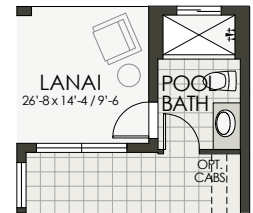

Capstan | Catamaran Series
3 Bedroom + Den | 2 Bath | 3-Car Garage

LakeHouse Cove
at Waterside

Area

Living Area	2,375 SF
Porch.....	238 SF
Covered Lanai.....	404 SF
Garage.....	658 SF
Total Area.....	3,675 SF

OWNER'S BATH
W/ TUB OPTION

OWNER'S BATH
W/ LARGE WIC OPTION

OWNER'S BATH
W/ TUB & LARGE WIC OPTION

POOL BATH
OPTION 2

POOL BATH
OPTION 1

POOL BATH
W/ STUDY OPTION

Coastal Elevation

Capstan | Catamaran Series
3 Bedroom + Den | 2 Bath | 3-Car Garage

LakeHouse Cove
at Waterside

Coastal

Living Area	2,375 SF
Porch.....	238 SF
Covered Lanai.....	404 SF
Garage.....	658 SF
Total Area.....	3,675 SF

West Indies

Living Area	2,375 SF
Porch.....	42 SF
Covered Lanai.....	404 SF
Garage.....	658 SF
Total Area.....	3,479 SF