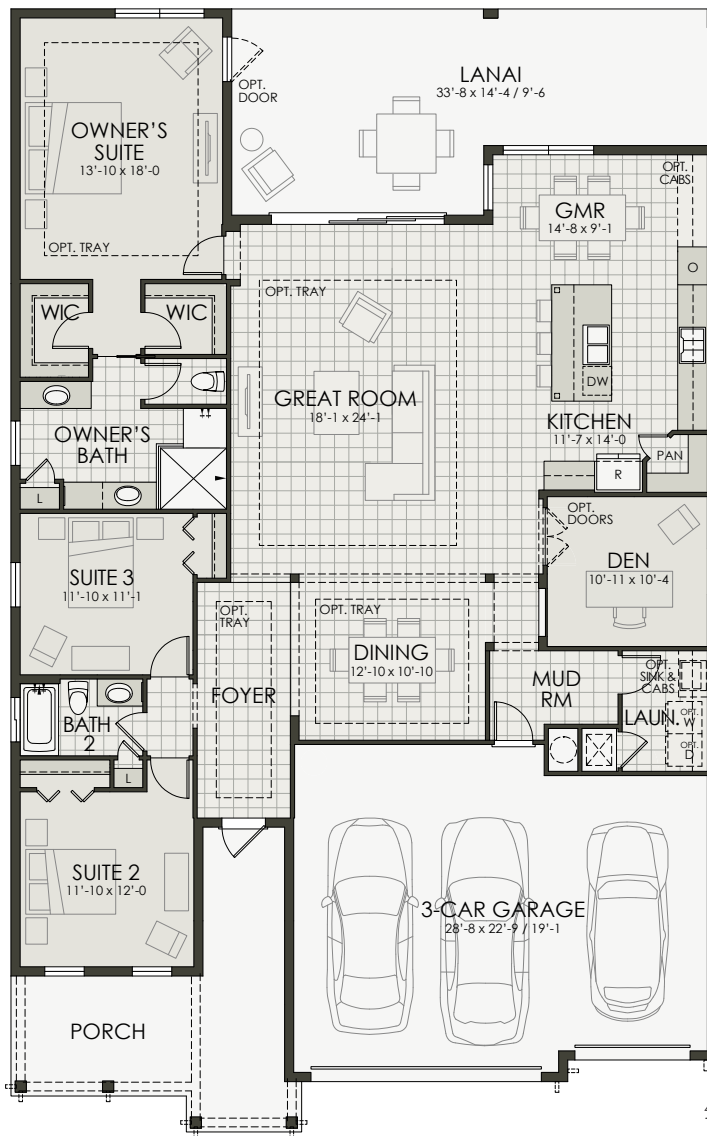

Capstan | Catamaran Series
3 Bedroom + Den | 2 Bath | 3-Car Garage

LakeHouse Cove
at Waterside

Area

Living Area	2,375 SF
Porch.....	238 SF
Covered Lanai.....	404 SF
Garage.....	658 SF
Total Area.....	3,675 SF

OWNER'S BATH
W/ TUB OPTION

OWNER'S BATH
W/ LARGE WIC OPTION

OWNER'S BATH
W/ TUB & LARGE WIC OPTION

POOL BATH
OPTION 2

POOL BATH
OPTION 1

POOL BATH
W/ STUDY OPTION

Coastal Elevation

Capstan | Catamaran Series
3 Bedroom + Den | 2 Bath | 3-Car Garage

LakeHouse Cove
at Waterside

Coastal

Living Area	2,375 SF
Porch.....	238 SF
Covered Lanai.....	404 SF
Garage.....	658 SF
Total Area.....	3,675 SF

West Indies

Living Area	2,375 SF
Porch.....	42 SF
Covered Lanai.....	404 SF
Garage.....	658 SF
Total Area.....	3,479 SF

Modern Mediterranean

Living Area	2,375 SF
Porch.....	71 SF
Covered Lanai.....	404 SF
Garage.....	658 SF
Total Area.....	3,508 SF