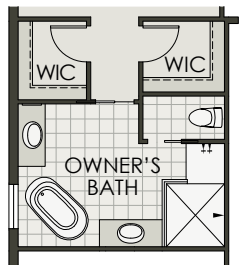

Capstan | Catamaran Series
3 Bedroom + Den | 2 Bath | 3-Car Garage

LakeHouse Cove
at Waterside

Area

Living Area	2,375 SF
Porch.....	238 SF
Covered Lanai.....	404 SF
Garage.....	658 SF
Total Area.....	3,675 SF

OWNER'S BATH
W/ TUB OPTION

OWNER'S BATH
W/ LARGE WIC OPTION

OWNER'S BATH
W/ TUB & LARGE WIC OPTION

POOL BATH
OPTION 2

POOL BATH
OPTION 1

POOL BATH
W/ STUDY OPTION

Coastal Elevation

Capstan | Catamaran Series
3 Bedroom + Den | 2 Bath | 3-Car Garage

LakeHouse Cove
at Waterside

Coastal

Living Area	2,375 SF
Porch.....	238 SF
Covered Lanai.....	404 SF
Garage.....	658 SF
Total Area.....	3,675 SF

West Indies

Living Area	2,375 SF
Porch.....	42 SF
Covered Lanai.....	404 SF
Garage.....	658 SF
Total Area.....	3,479 SF