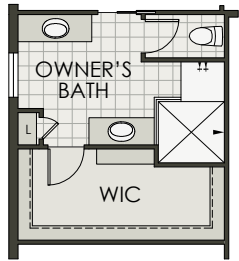

Capstan | Catamaran Series
3 Bedroom + Den | 2 Bath | 3-Car Garage

LakeHouse Cove
at Waterside

Area

Living Area	2,375 SF
Porch.....	238 SF
Covered Lanai.....	404 SF
Garage.....	658 SF
Total Area.....	3,675 SF

OWNER'S BATH
W/ TUB OPTION

OWNER'S BATH
W/ LARGE WIC OPTION

OWNER'S BATH
W/ TUB & LARGE WIC OPTION

POOL BATH
OPTION 2

POOL BATH
OPTION 1

POOL BATH
W/ STUDY OPTION

Coastal Elevation

Capstan | Catamaran Series
3 Bedroom + Den | 2 Bath | 3-Car Garage

LakeHouse Cove
at Waterside

Coastal

Living Area	2,375 SF
Porch.....	238 SF
Covered Lanai.....	404 SF
Garage.....	658 SF
Total Area.....	3,675 SF

West Indies

Living Area	2,375 SF
Porch.....	42 SF
Covered Lanai.....	404 SF
Garage.....	658 SF
Total Area.....	3,479 SF