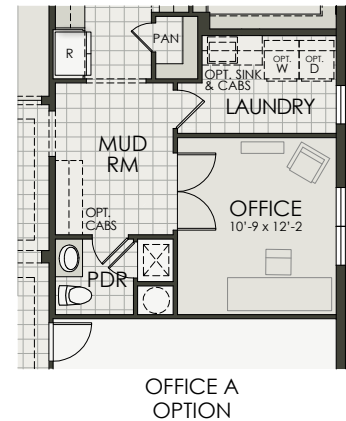

Cay | Clipper Series

2 Bedroom + Den | 2.5 Bath | 3-Car Tandem Garage

LakeHouse Cove at Waterside

Area

Living Area	2,135 SF
Porch	194 SF
Covered Lanai	329 SF
Garage	626 SF
Total Area	3,284 SF

SUITE 3 OPTION

Coastal Elevation

Cay | Clipper Series

2 Bedroom + Den | 2.5 Bath | 3-Car Tandem Garage

**LakeHouse Cove
at Waterside**

Coastal

Living Area	2,135 SF
Porch	194 SF
Covered Lanai	329 SF
Garage	626 SF
Total Area	3,284 SF

Coastal A

Coastal B

Coastal C

Craftsman

Living Area	2,135 SF
Porch	197 SF
Covered Lanai	329 SF
Garage	626 SF
Total Area	3,287 SF

Modern Mediterranean

Living Area	2,135 SF
Porch	168 SF
Covered Lanai	329 SF
Garage	626 SF
Total Area	3,258 SF