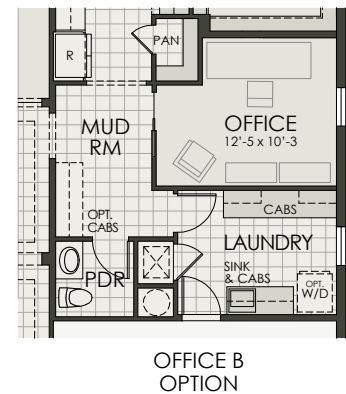

Cay | Clipper Series

2 Bedroom + Den | 2.5 Bath | 3-Car Tandem Garage

LakeHouse Cove at Waterside

Area

Living Area	2,135 SF
Porch	194 SF
Covered Lanai	329 SF
Garage	626 SF
Total Area	3,284 SF

SUITE 3 OPTION

Coastal Elevation

Cay | Clipper Series

2 Bedroom + Den | 2.5 Bath | 3-Car Tandem Garage

**LakeHouse Cove
at Waterside**

Coastal

Living Area	2,135 SF
Porch	194 SF
Covered Lanai	329 SF
Garage	626 SF
Total Area	3,284 SF

Coastal A

Coastal B

Coastal C

Craftsman

Living Area	2,135 SF
Porch	197 SF
Covered Lanai	329 SF
Garage	626 SF
Total Area	3,287 SF

Modern Mediterranean

Living Area	2,135 SF
Porch	168 SF
Covered Lanai	329 SF
Garage	626 SF
Total Area	3,258 SF