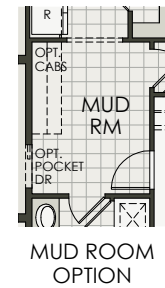

Cay | Clipper Series

2 Bedroom + Den | 2.5 Bath | 3-Car Tandem Garage

LakeHouse Cove at Waterside

Area

Living Area	2,135 SF
Porch	194 SF
Covered Lanai	329 SF
Garage	626 SF
Total Area	3,284 SF

SUITE 3 OPTION

Coastal Elevation

Cay | Clipper Series

2 Bedroom + Den | 2.5 Bath | 3-Car Tandem Garage

**LakeHouse Cove
at Waterside**

Coastal

Living Area	2,135 SF
Porch	194 SF
Covered Lanai	329 SF
Garage	626 SF
Total Area	3,284 SF