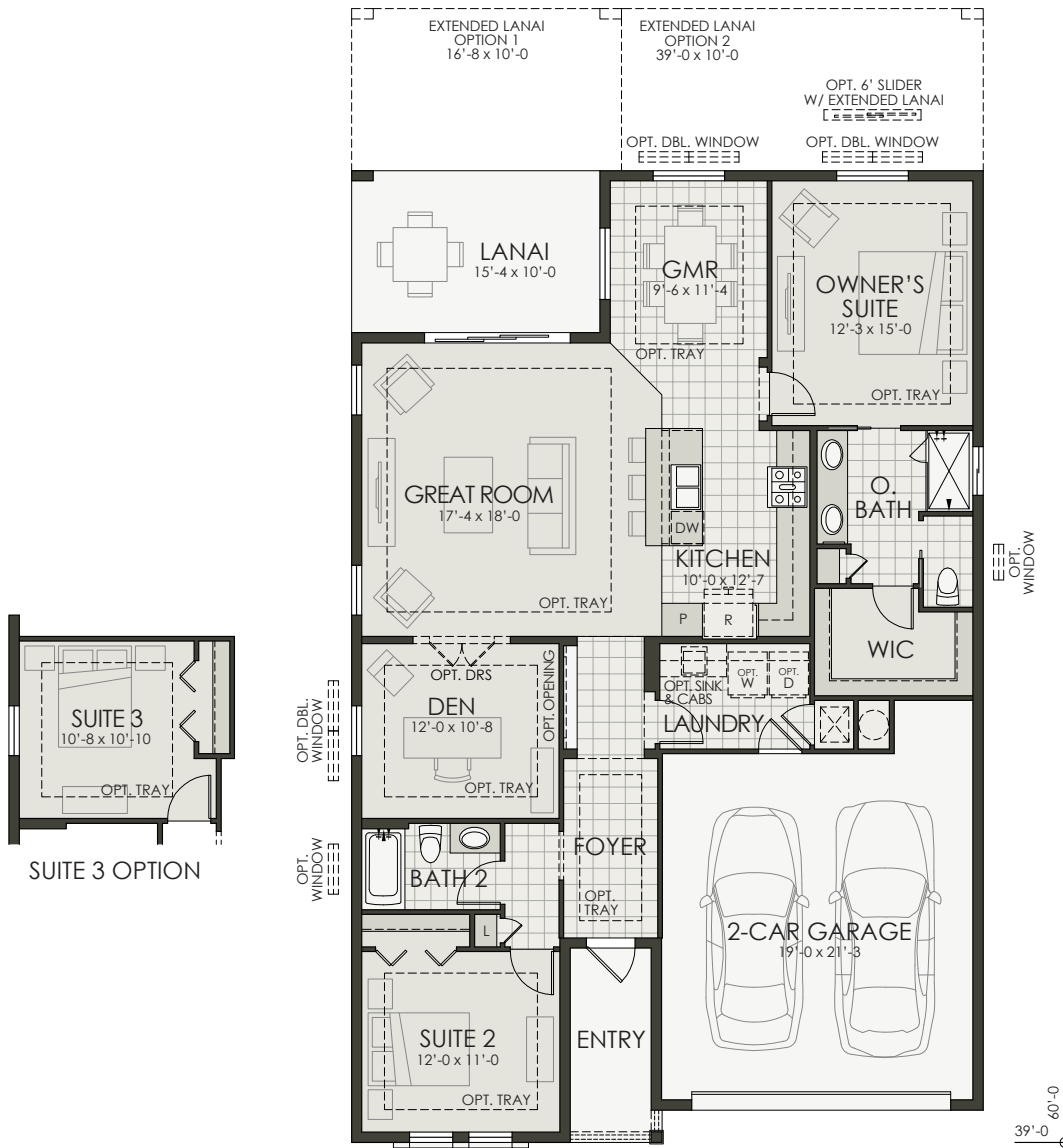

**Dover | Clipper Series**  
2 Bedroom + Den | 2 Bath | 2-Car Garage

**LakeHouse Cove**  
at Waterside

**Area**

Living Area .....	1,625 SF
Entry.....	61 SF
Covered Lanai.....	153 SF
Garage.....	461 SF
<b>Total Area.....</b>	<b>2,300 SF</b>

**West Indies Elevation**

**Dover | Clipper Series**  
2 Bedroom + Den | 2 Bath | 2-Car Garage

**LakeHouse Cove  
at Waterside**

**West Indies**

Living Area .....	1,625 SF
Entry.....	61 SF
Covered Lanai.....	153 SF
Garage.....	461 SF
<b>Total Area.....</b>	<b>2,300 SF</b>

**Coastal**

Living Area .....	1,625 SF
Entry.....	65 SF
Covered Lanai.....	153 SF
Garage.....	461 SF
<b>Total Area.....</b>	<b>2,304 SF</b>

**Modern Mediterranean**

Living Area .....	1,625 SF
Entry.....	61 SF
Covered Lanai.....	153 SF
Garage.....	461 SF
<b>Total Area.....</b>	<b>2,300 SF</b>