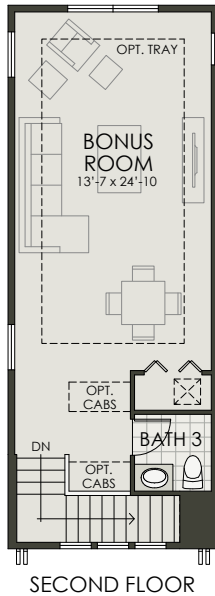

Genoa | Clipper Series

2 Bedroom + Den + Bonus Room | 2.5 Bath | 3-Car Tandem Garage

**LakeHouse Cove
at Waterside**

Area

Living Area	
1st Floor.....	2,011 SF
2nd Floor.....	490 SF
Total Living	2,501 SF
Porch.....	222 SF
Covered Lanai.....	304 SF
Garage.....	645 SF
Total Area.....	3,672 SF

Coastal Elevation

Genoa | Clipper Series

2 Bedroom + Den + Bonus Room | 2.5 Bath | 3-Car Tandem Garage

**LakeHouse Cove
at Waterside**

Coastal

Living Area

1st Floor..... 2,011 SF

2nd Floor..... 490 SF

Total Living..... 2,501 SF

Porch..... 222 SF

Covered Lanai..... 304 SF

Garage..... 645 SF

Total Area..... 3,672 SF

Craftsman

Living Area

1st Floor..... 2,011 SF