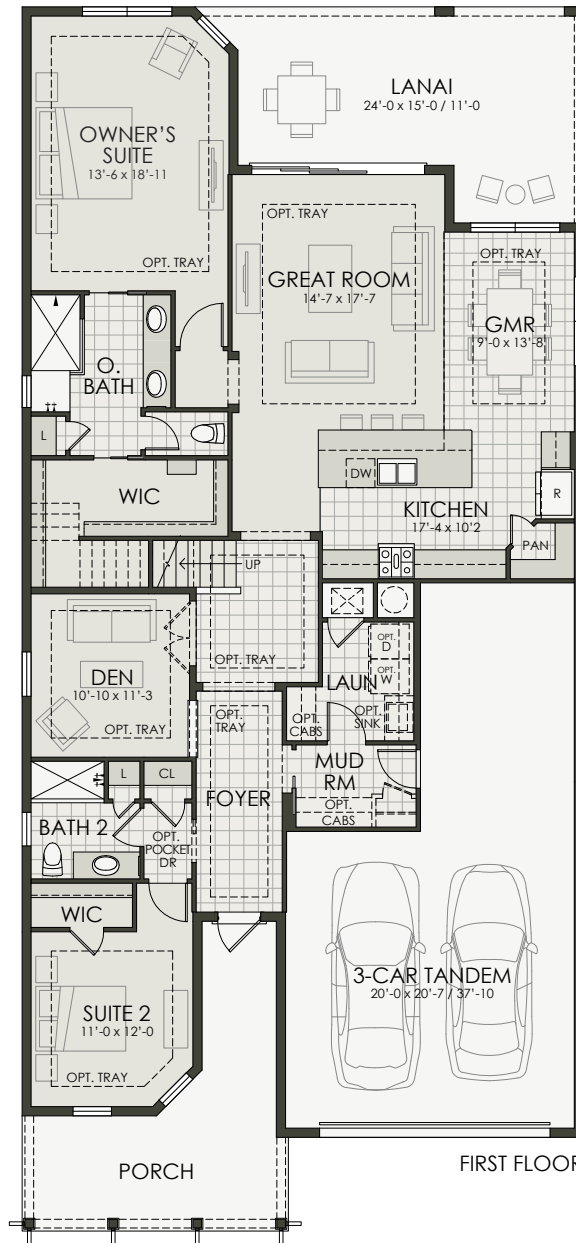

Genoa | Clipper Series

2 Bedroom + Den + Bonus Room | 2.5 Bath | 3-Car Tandem Garage

**LakeHouse Cove
at Waterside**

Area

Living Area	
1st Floor.....	2,011 SF
2nd Floor.....	490 SF
Total Living	2,501 SF
Porch.....	222 SF
Covered Lanai.....	304 SF
Garage.....	645 SF
Total Area.....	3,672 SF

Coastal Elevation

Genoa | Clipper Series

2 Bedroom + Den + Bonus Room | 2.5 Bath | 3-Car Tandem Garage

**LakeHouse Cove
at Waterside**

Coastal

Living Area

1st Floor..... 2,011 SF

2nd Floor..... 490 SF

Total Living..... 2,501 SF

Porch..... 222 SF

Covered Lanai..... 304 SF

Garage..... 645 SF

Total Area..... 3,672 SF

Craftsman

Living Area

1st Floor..... 2,011 SF

1st Floor..... 2,011 SF

2nd Floor..... 490 SF

Total Living..... 2,501 SF

Porch..... 228 SF

Covered Lanai..... 304 SF

Garage..... 645 SF

Total Area..... 3,678 SF