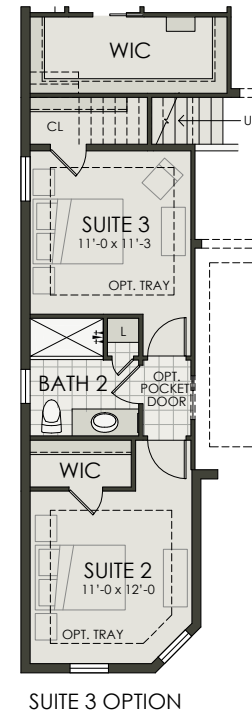

Genoa | Clipper Series

2 Bedroom + Den + Bonus Room | 2.5 Bath | 3-Car Tandem Garage

**LakeHouse Cove
at Waterside**

Area

Living Area	
1st Floor.....	2,011 SF
2nd Floor.....	490 SF
Total Living	2,501 SF
Porch.....	222 SF
Covered Lanai.....	304 SF
Garage.....	645 SF
Total Area.....	3,672 SF

Coastal Elevation

Genoa | Clipper Series

2 Bedroom + Den + Bonus Room | 2.5 Bath | 3-Car Tandem Garage

**LakeHouse Cove
at Waterside**

Coastal

Living Area

1st Floor..... 2,011 SF

2nd Floor..... 490 SF

Total Living..... 2,501 SF

Porch..... 222 SF

Covered Lanai..... 304 SF

Garage..... 645 SF

Total Area..... 3,672 SF

Craftsman

Living Area

1st Floor..... 2,011 SF

1st Floor..... 2,011 SF

2nd Floor..... 490 SF

Total Living..... 2,501 SF

Porch..... 228 SF

Covered Lanai..... 304 SF

Garage..... 645 SF

Total Area..... 3,678 SF