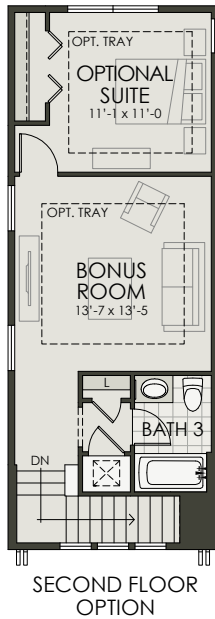

Genoa | Clipper Series

2 Bedroom + Den + Bonus Room | 2.5 Bath | 3-Car Tandem Garage

**LakeHouse Cove
at Waterside**

Area

Living Area	
1st Floor.....	2,011 SF
2nd Floor.....	490 SF
Total Living	2,501 SF
Porch.....	222 SF
Covered Lanai.....	304 SF
Garage.....	645 SF
Total Area.....	3,672 SF

Coastal Elevation

Genoa | Clipper Series

2 Bedroom + Den + Bonus Room | 2.5 Bath | 3-Car Tandem Garage

**LakeHouse Cove
at Waterside**

Coastal

Living Area

1st Floor..... 2,011 SF

2nd Floor..... 490 SF

Total Living..... 2,501 SF

Porch..... 222 SF

Covered Lanai..... 304 SF

Garage..... 645 SF

Total Area..... 3,672 SF

Craftsman

Living Area

1st Floor..... 2,011 SF