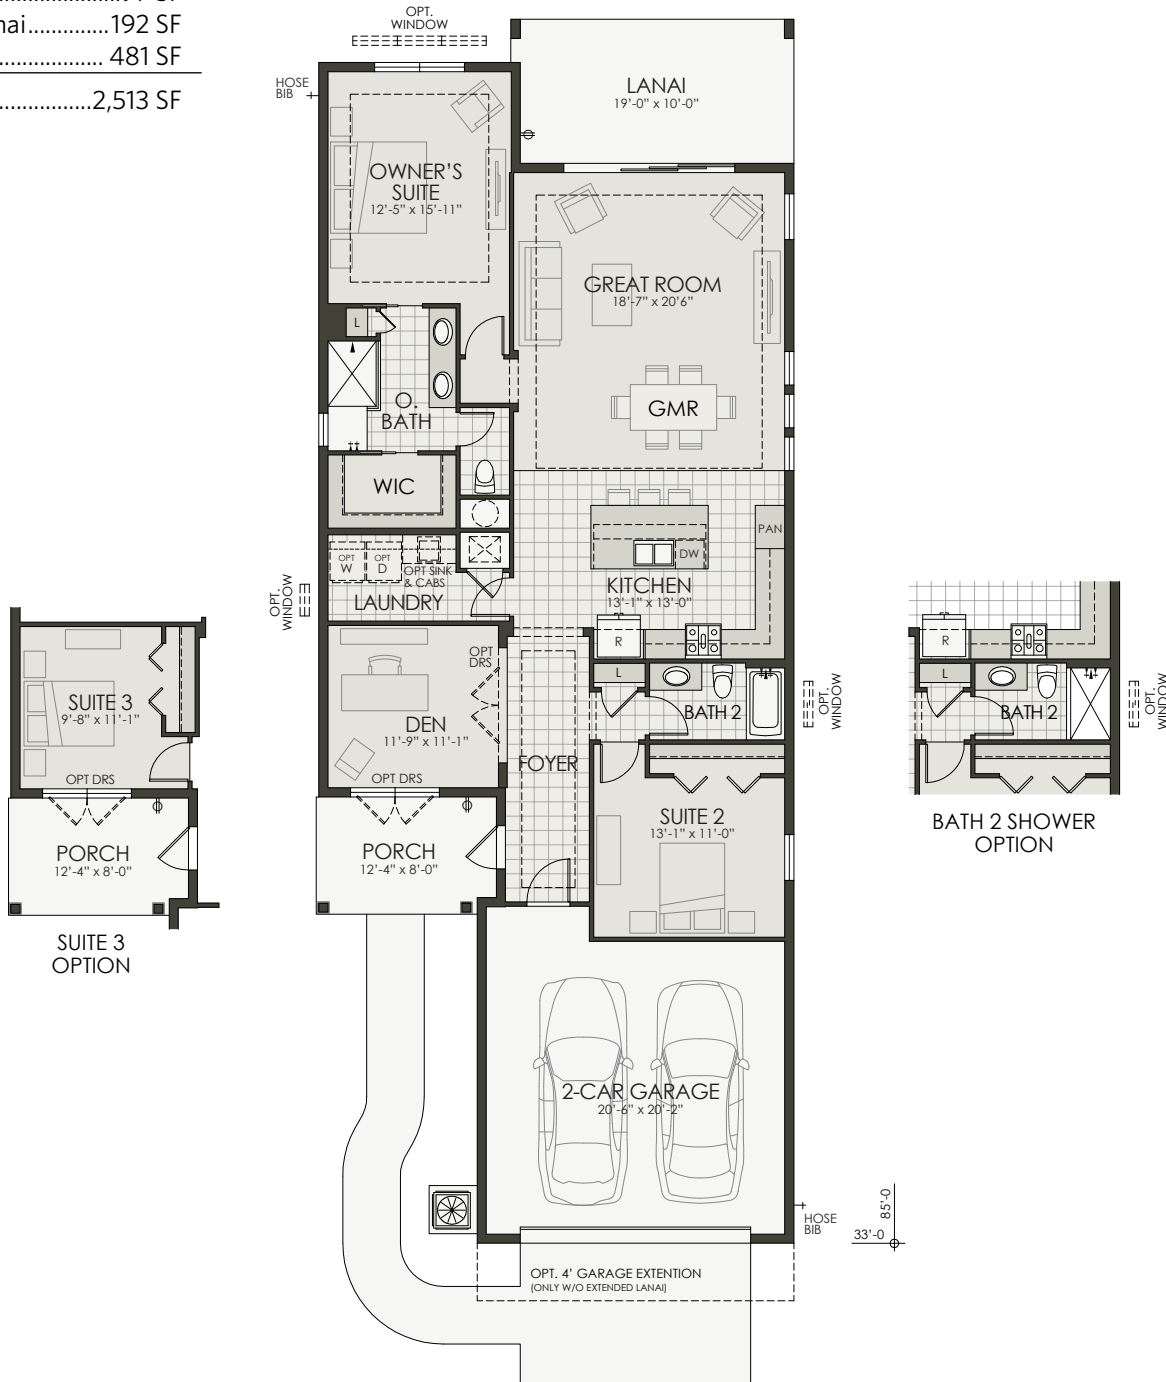

Mariner | Cutter Series

2 Bedroom + Den | 2 Bath | 2-Car Garage

**LakeHouse Cove
at Waterside**

Area

Living Area1,743 SF

Porch.....97 SF

Covered Lanai.....192 SF

Garage..... 481 SF

Total Area.....2,513 SF

Coastal Elevation

Mariner | Cutter Series
2 Bedroom + Den | 2 Bath | 2-Car Garage

LakeHouse Cove
at Waterside

Coastal - Elevation A

Coastal - Elevation B