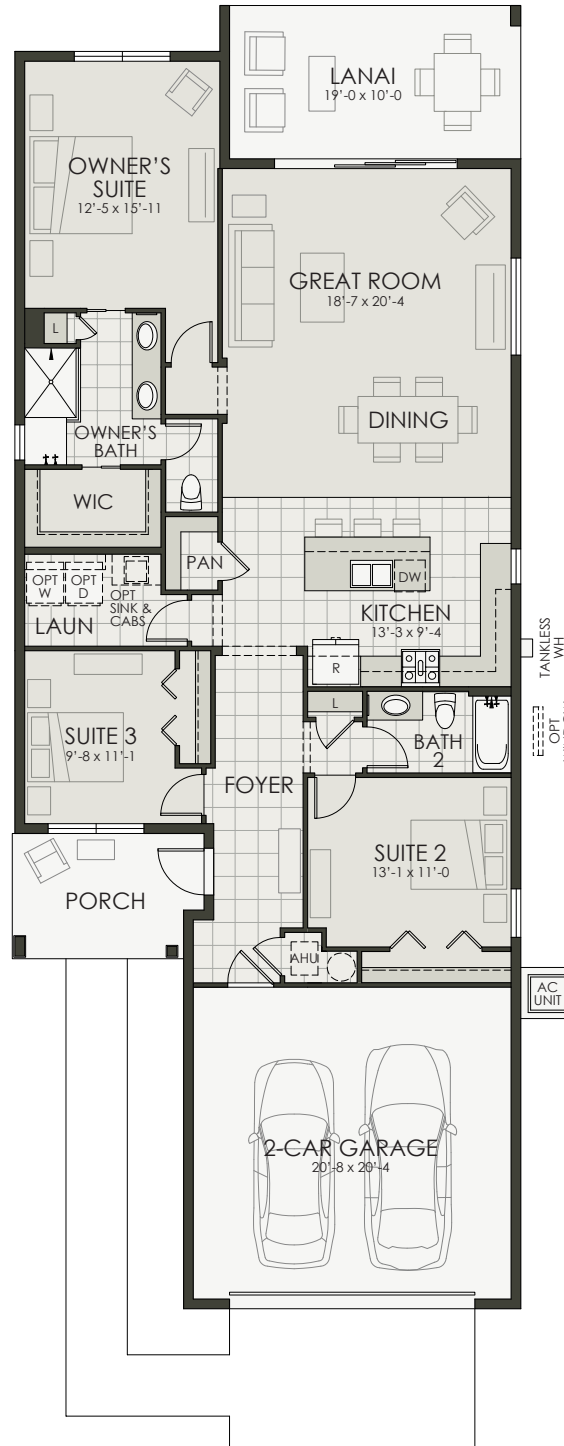

Mooring | Casting Series

3 Bedroom | 2 Bath | 2 Car Garage

**LakeHouse Cove
at Waterside**

Area

Living Area	1,764 SF
Porch.....	95 SF
Covered Lanai.....	192 SF
Garage.....	461 SF
Total Area.....	2,512 SF

Coastal Elevation

Mooring | Casting Series

3 Bedroom | 2 Bath | 2 Car Garage

**LakeHouse Cove
at Waterside**

Coastal - Elevation A

Living Area 1,764 SF

Porch..... 95 SF

Covered Lanai.....192 SF

Garage.....461 SF

Total Area.....2,512 SF

Coastal - Elevation B

Living Area 1,764 SF

Porch..... 95 SF

Covered Lanai.....192 SF

Garage.....461 SF

Total Area.....2,512 SF