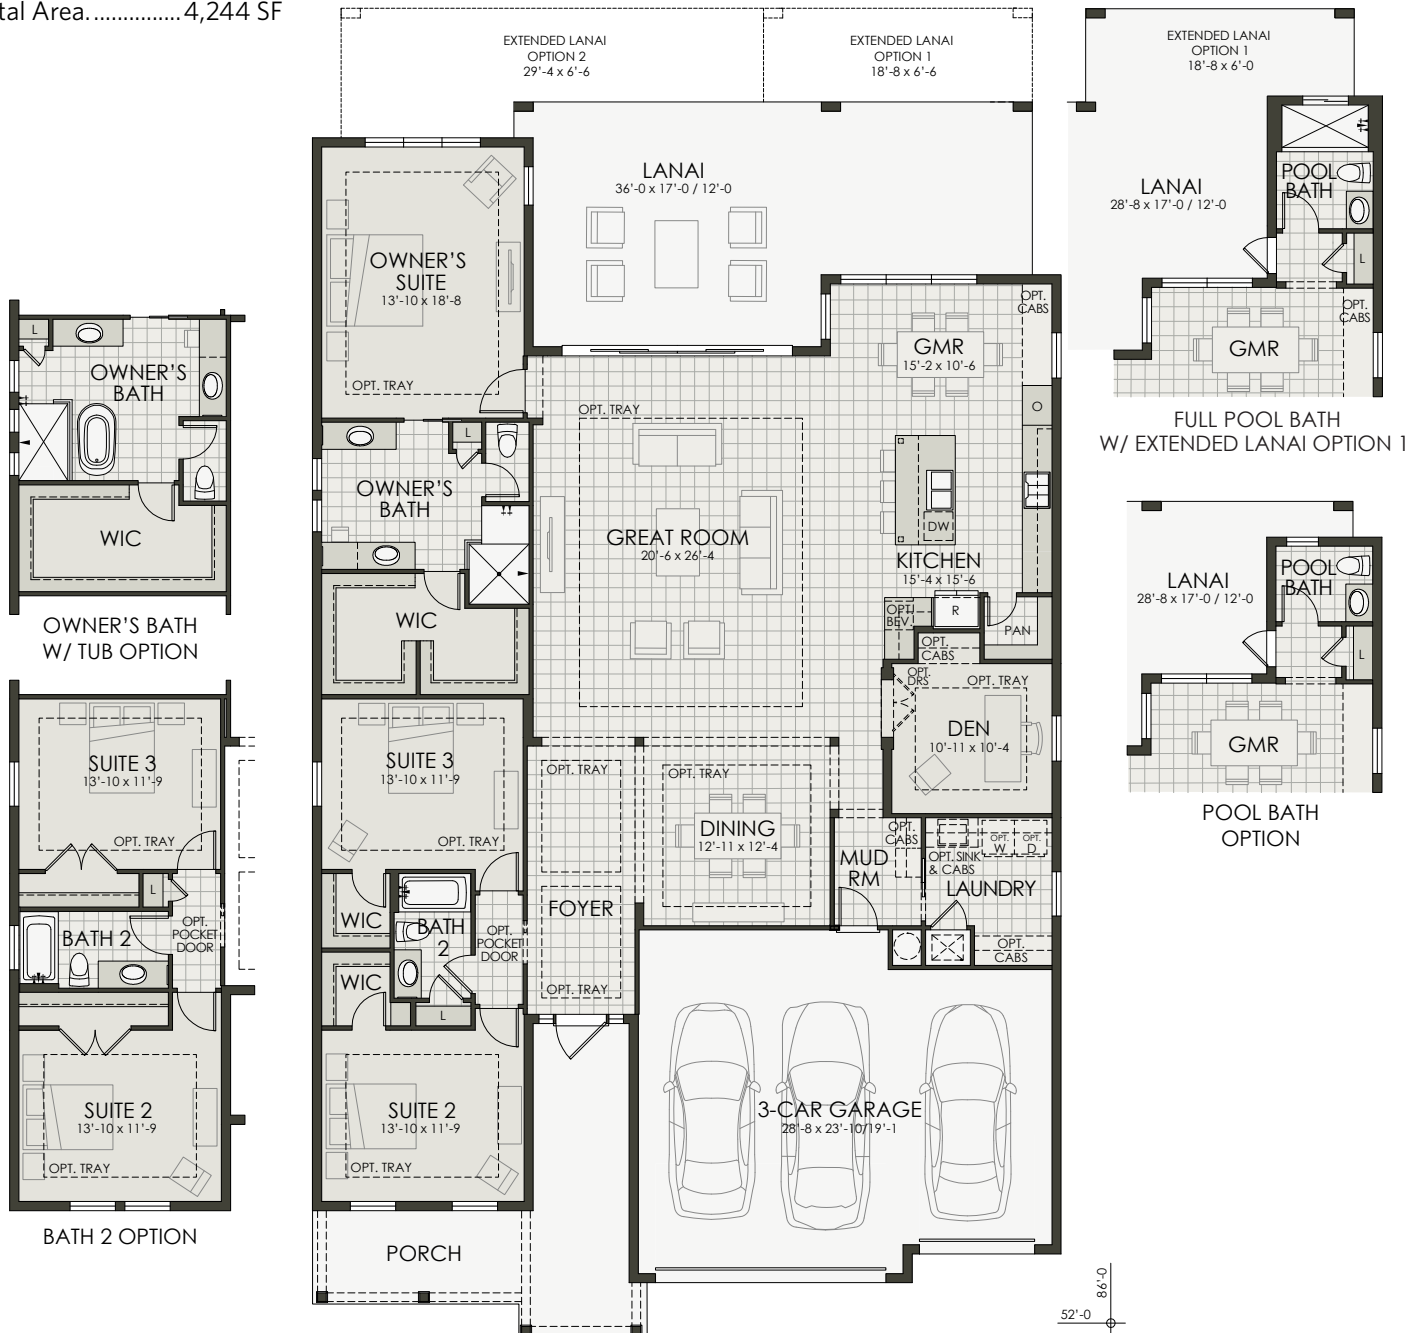

## Outrigger | Catamaran Series

3 Bedroom + Den | 2 Bath | 3-Car Garage

### Area

Living Area ..... 2,791 SF

Porch.....256 SF

Covered Lanai.....519 SF

Garage.....678 SF

Total Area.....4,244 SF

### Coastal Elevation

**Outrigger | Catamaran Series**  
3 Bedroom + Den | 2 Bath | 3-Car Garage

**LakeHouse Cove**  
at Waterside

**Coastal**

Living Area .....	2,791 SF
Porch.....	256 SF
Covered Lanai.....	519 SF
Garage.....	678 SF
<b>Total Area.....</b>	<b>4,244 SF</b>

**West Indies**

Living Area .....	2,791 SF
Porch.....	60 SF
Covered Lanai.....	519 SF
Garage.....	678 SF
<b>Total Area.....</b>	<b>4,048 SF</b>

**Modern Mediterranean**

Living Area .....	2,791 SF
Porch.....	98 SF
Covered Lanai.....	519 SF
Garage.....	678 SF
<b>Total Area.....</b>	<b>4,086 SF</b>