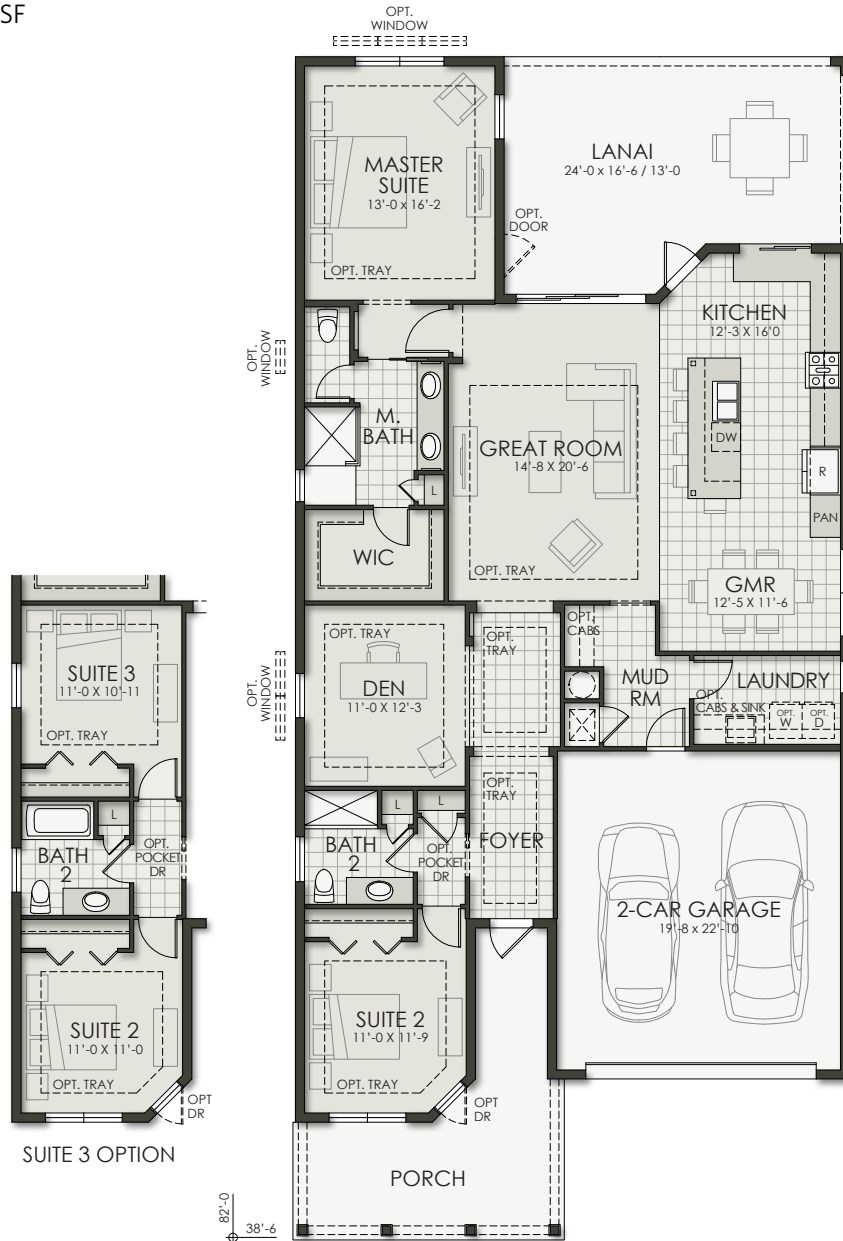

Schooner | Clipper Series
2 Bedroom + Den | 2 Bath | 2-Car Garage

LakeHouse Cove
at Waterside

Area

Living Area	1,888 SF
Porch.....	223 SF
Covered Lanai.....	355 SF
Garage.....	471 SF
Total Area.....	2,937 SF

Coastal Elevation

Schooner | Clipper Series
2 Bedroom + Den | 2 Bath | 2-Car Garage

LakeHouse Cove
at Waterside

Coastal

Living Area	1,888 SF
Porch.....	223 SF
Covered Lanai.....	355 SF
Garage.....	471 SF
Total Area.....	2,937 SF

Craftsman

Living Area	1,888 SF
Porch.....	218 SF
Covered Lanai.....	355 SF
Garage.....	471 SF
Total Area.....	2,932 SF

West Indies

Living Area	1,888 SF
Porch.....	214 SF
Covered Lanai.....	355 SF
Garage.....	471 SF
Total Area.....	2,928 SF