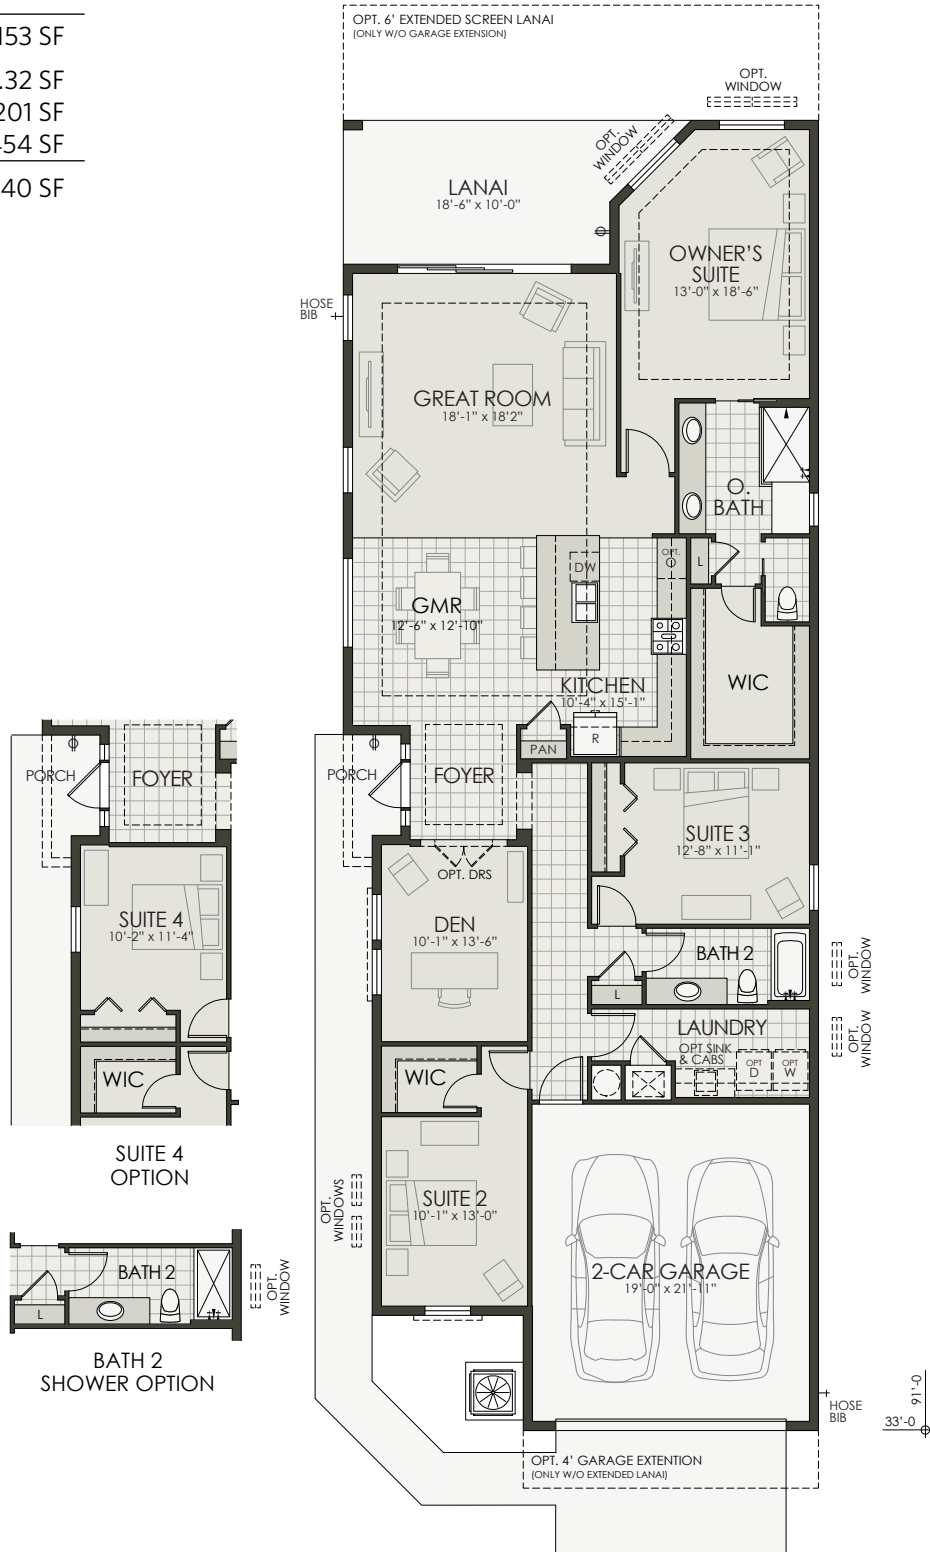

**Skiff | Cutter Series**  
3 Bedroom + Den | 2 Bath | 2-Car Garage

**LakeHouse Cove**  
at Waterside

**Area**

Living Area .....	2,153 SF
Porch .....	32 SF
Covered Lanai .....	201 SF
Garage .....	454 SF
<b>Total Area .....</b>	<b>2,840 SF</b>

**Coastal Elevation**

**Skiff | Cutter Series**  
3 Bedroom + Den | 2 Bath | 2-Car Garage

**LakeHouse Cove**  
at Waterside

Coastal - Elevation A

Coastal - Elevation B