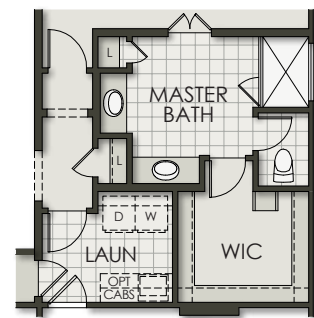

Alexander

5 Bedroom | Den | Game Room | Media Room | 3.5 Bath | 2 Car Garage

Mountain Valley Lake

SECOND FLOOR

FIRST FLOOR

OPTIONAL MASTER BATH

**Alexander**

5 Bedroom | Den | Game Room | Media Room | 3.5 Bath | 2 Car Garage

**Mountain Valley Lake**

**Area | Elevation C**

Living Area	
1st Floor.....	1,944 SF
2nd Floor.....	1,580 SF
<hr/>	
Total Living.....	3,524 SF
<hr/>	
Entry/Porch.....	147 SF
Covered Patio .....	112 SF
Garage.....	406 SF
<hr/>	
Total Area.....	4,189 SF

**Area | Elevation D**

Living Area	
1st Floor.....	1,944 SF
2nd Floor.....	1,580 SF
<hr/>	
Total Living.....	3,524 SF
<hr/>	
Entry/Porch.....	147 SF
Covered Patio .....	112 SF
Garage.....	406 SF
<hr/>	
Total Area.....	4,189 SF