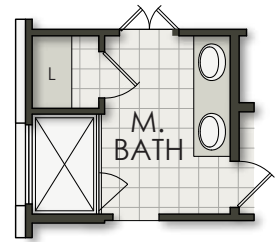

Benton

3 Bedroom | 2 Bath | 2 Car Garage

Mountain Valley Lake

OPTIONAL MASTER BATH

Benton

3 Bedroom | 2 Bath | 2 Car Garage

Mountain Valley Lake

Area | Elevation A

Living Area 1,729 SF

Entry/Porch..... 24 SF

Covered Patio 52 SF

Garage.....422 SF

Total Area.....2,227 SF

Area | Elevation B

Living Area 1,729 SF

Entry/Porch..... 24 SF