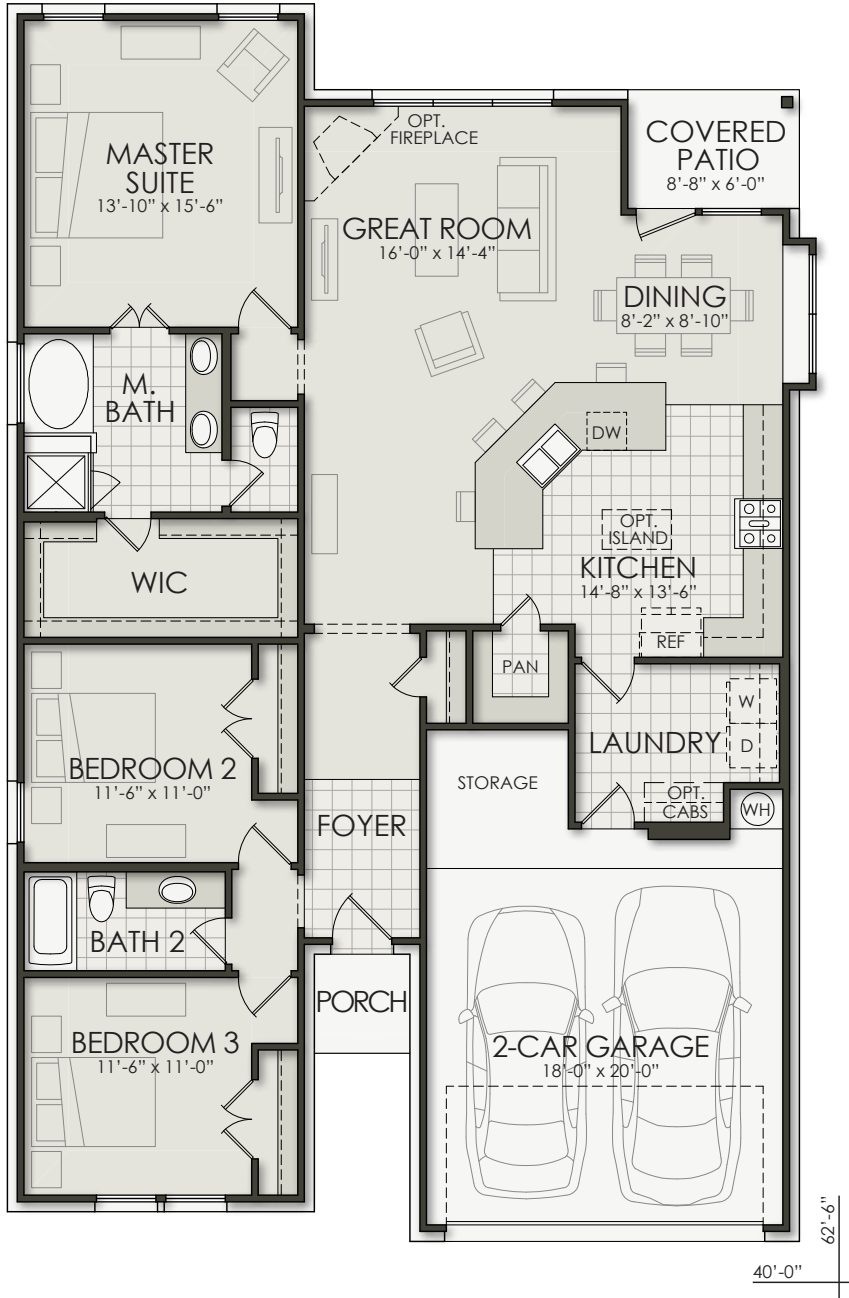

Benton

3 Bedroom | 2 Bath | 2 Car Garage

Mountain Valley Lake

OPTIONAL MASTER BATH

Benton

3 Bedroom | 2 Bath | 2 Car Garage

Mountain Valley Lake

Area | Elevation A

Living Area 1,729 SF

Entry/Porch..... 24 SF

Covered Patio 52 SF

Garage.....422 SF

Total Area.....2,227 SF

Area | Elevation B

Living Area 1,729 SF

Entry/Porch..... 24 SF

Covered Patio 52 SF

Garage.....422 SF

Total Area.....2,227 SF

Area | Elevation C

Living Area 1,729 SF

Entry/Porch..... 24 SF

Covered Patio 52 SF

Garage.....422 SF

Total Area.....2,227 SF