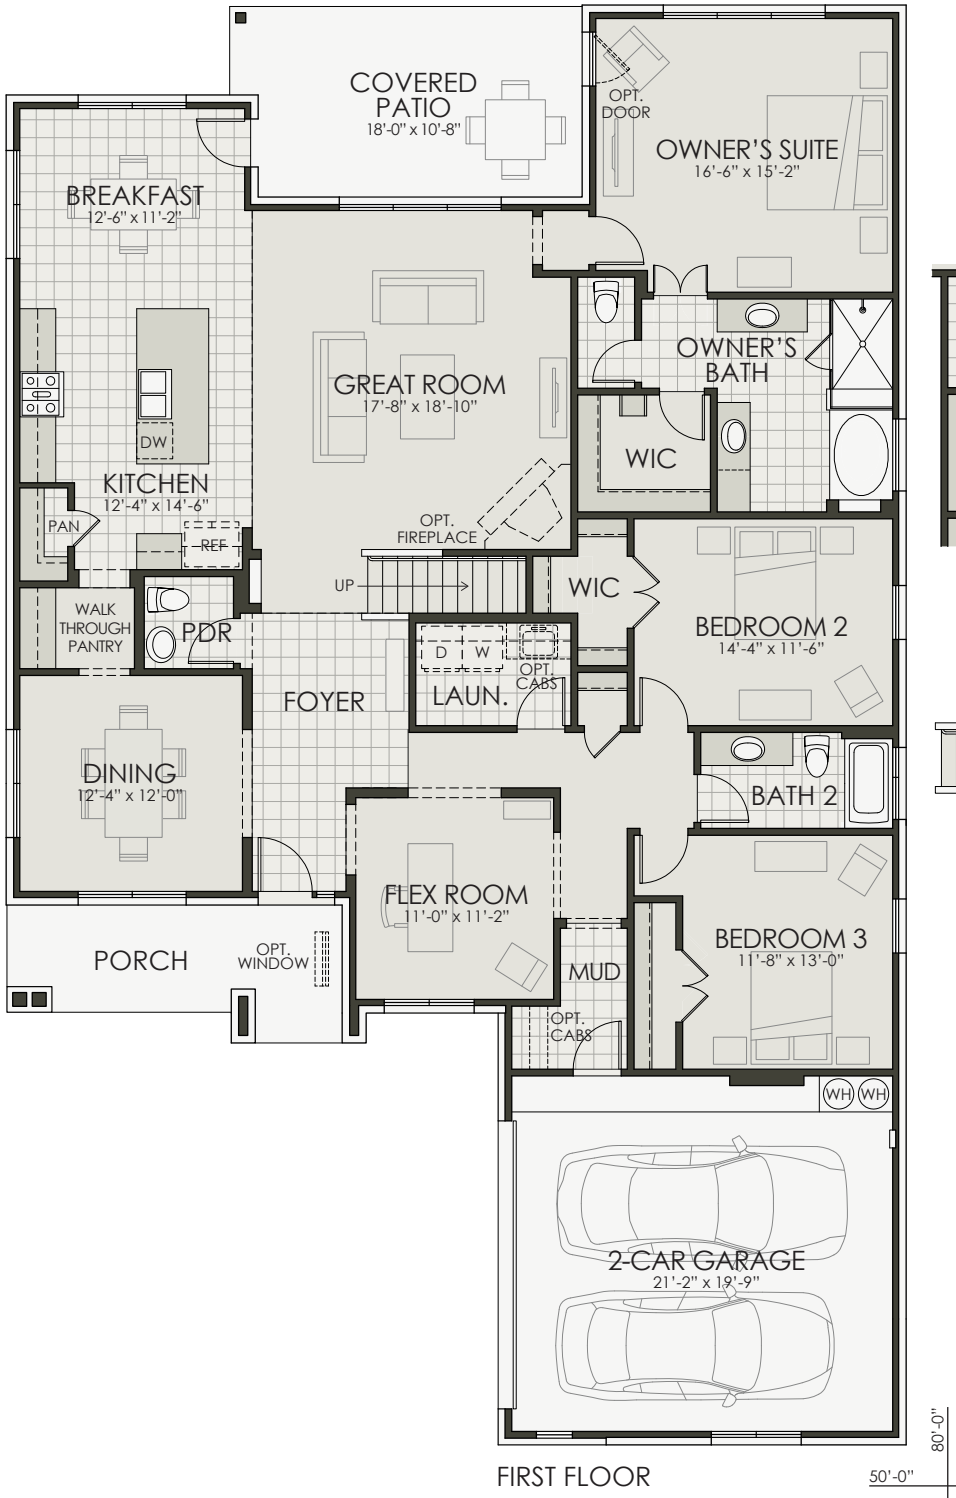

## Bristol IV

4 Bedroom | Flex Room | Bonus Room | 3.5 Bath | 2 Car Garage

## Mountain Valley Lake