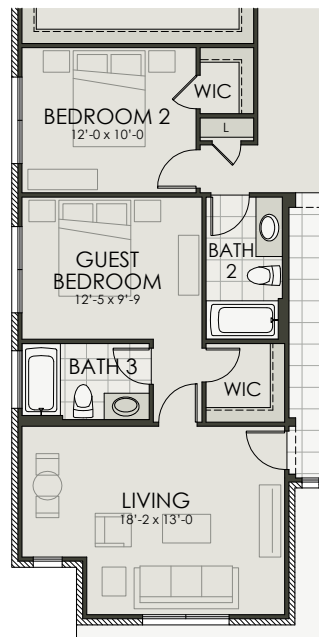

Fairfield

3 Bedroom | Flex Room | 2.5 Bath | 3 Car Tandem Garage

Mountain Valley Lake

KID'S SUITE OPTION

BEDROOM 4 SUITE OPTION

OWNER'S SUITE 2 OPTION

GUEST SUITE OPTION

OWNER'S SUITE OPTION

50'-0"
80'-0"

Fairfield

3 Bedroom | Flex Room | 2.5 Bath | 3 Car Tandem Garage

Mountain Valley Lake

Area | Elevation A

Living Area 2,687 SF

Entry/Porch.....177 SF

Covered Patio302 SF

Garage.....678 SF

Total Area.....3,844 SF

Area | Elevation B

Living Area 2,687 SF

Entry/Porch.....177 SF

Covered Patio302 SF

Garage.....678 SF

Total Area.....3,844 SF

Area | Elevation C

Living Area 2,687 SF

Entry/Porch.....177 SF

Covered Patio302 SF

Garage.....678 SF

Total Area.....3,844 SF