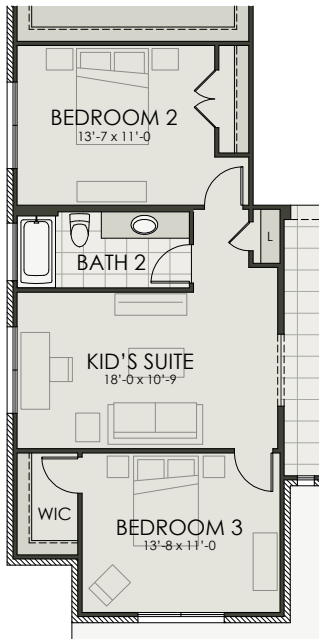

Fairfield

3 Bedroom | Flex Room | 2.5 Bath | 3 Car Tandem Garage

Mountain Valley Lake

KID'S SUITE OPTION

BEDROOM 4 SUITE OPTION

OWNER'S SUITE 2 OPTION

GUEST SUITE OPTION

OWNER'S SUITE OPTION

50'-0"
80'-0"

Fairfield

3 Bedroom | Flex Room | 2.5 Bath | 3 Car Tandem Garage

Mountain Valley Lake

Area | Elevation A

Living Area 2,687 SF

Entry/Porch.....177 SF

Covered Patio302 SF

Garage.....678 SF

Total Area.....3,844 SF

Area | Elevation B

Living Area 2,687 SF

Entry/Porch.....177 SF

Covered Patio302 SF

Garage.....678 SF

Total Area.....3,844 SF

Area | Elevation C

Living Area 2,687 SF

Entry/Porch.....177 SF

Covered Patio302 SF

Garage.....678 SF

Total Area.....3,844 SF