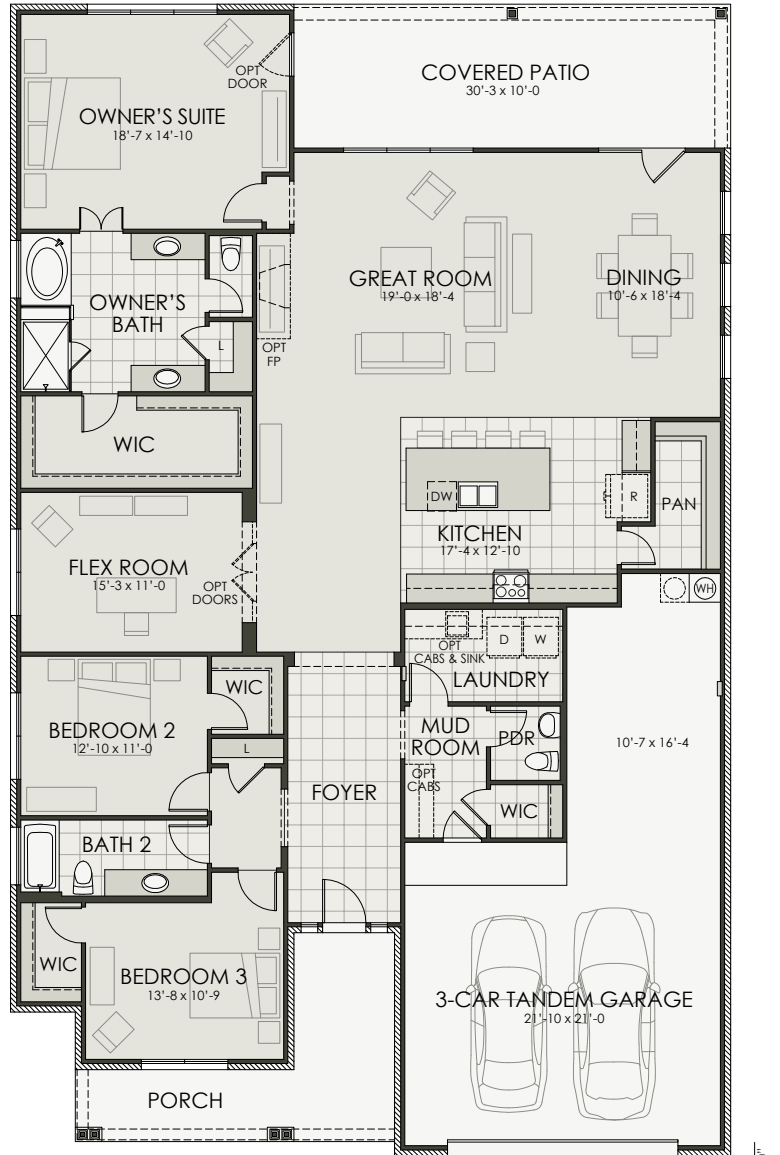

Fairfield

3 Bedroom | Flex Room | 2.5 Bath | 3 Car Tandem Garage

Mountain Valley Lake

KID'S SUITE OPTION

BEDROOM 4 SUITE OPTION

OWNER'S SUITE 2 OPTION

GUEST SUITE OPTION

OWNER'S SUITE OPTION

50'-0"
80'-0"

Fairfield

3 Bedroom | Flex Room | 2.5 Bath | 3 Car Tandem Garage

Mountain Valley Lake

Area | Elevation A

Living Area 2,687 SF

Entry/Porch.....177 SF

Covered Patio302 SF

Garage.....678 SF

Total Area.....3,844 SF

Area | Elevation B

Living Area 2,687 SF

Entry/Porch.....177 SF

Covered Patio302 SF

Garage.....678 SF

Total Area.....3,844 SF

Area | Elevation C

Living Area 2,687 SF

Entry/Porch.....177 SF

Covered Patio302 SF

Garage.....678 SF

Total Area.....3,844 SF