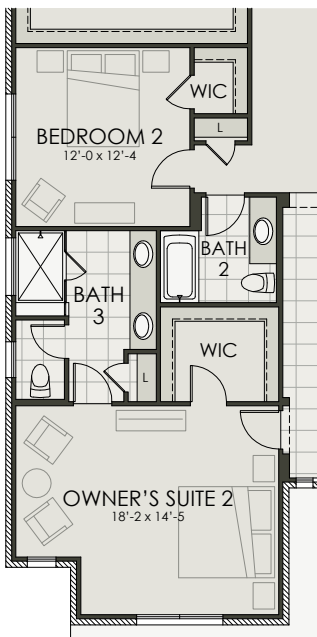

Fairfield

3 Bedroom | Flex Room | 2.5 Bath | 3 Car Tandem Garage

Mountain Valley Lake

KID'S SUITE OPTION

BEDROOM 4 SUITE OPTION

OWNER'S SUITE 2 OPTION

GUEST SUITE OPTION

OWNER'S SUITE OPTION

50'-0"
80'-0"

Fairfield

3 Bedroom | Flex Room | 2.5 Bath | 3 Car Tandem Garage

Mountain Valley Lake

Area | Elevation A

Living Area 2,687 SF

Entry/Porch.....177 SF

Covered Patio302 SF

Garage.....678 SF

Total Area.....3,844 SF

Area | Elevation B

Living Area 2,687 SF

Entry/Porch.....177 SF

Covered Patio302 SF

Garage.....678 SF

Total Area.....3,844 SF

Area | Elevation C

Living Area 2,687 SF

Entry/Porch.....177 SF

Covered Patio302 SF

Garage.....678 SF

Total Area.....3,844 SF