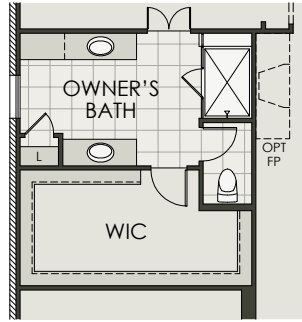

Fairfield

3 Bedroom | Flex Room | 2.5 Bath | 3 Car Tandem Garage

Mountain Valley Lake

KID'S SUITE OPTION

BEDROOM 4 SUITE OPTION

OWNER'S SUITE 2 OPTION

GUEST SUITE OPTION

OWNER'S SUITE OPTION

50'-0"
80'-0"

Fairfield

3 Bedroom | Flex Room | 2.5 Bath | 3 Car Tandem Garage

Mountain Valley Lake

Area | Elevation A

Living Area 2,687 SF

Entry/Porch.....177 SF

Covered Patio302 SF

Garage.....678 SF

Total Area.....3,844 SF

Area | Elevation B

Living Area 2,687 SF

Entry/Porch.....177 SF

Covered Patio302 SF

Garage.....678 SF

Total Area.....3,844 SF

Area | Elevation C

Living Area 2,687 SF

Entry/Porch.....177 SF

Covered Patio302 SF

Garage.....678 SF

Total Area.....3,844 SF