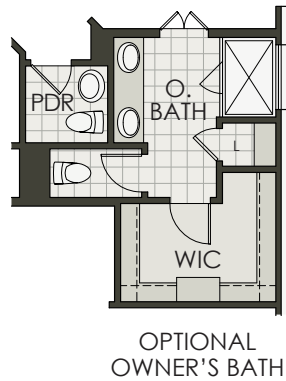

Hamilton

5 Bedroom | Game Room | 2.5 Bath | 2 Car Garage

Mountain Valley Lake

Hamilton

5 Bedroom | Game Room | 2.5 Bath | 2 Car Garage

Mountain Valley Lake

Area | Elevation A

Living Area	
1st Floor.....	1,492 SF
2nd Floor.....	1,425 SF
<hr/>	
Total Living.....	2,917 SF
<hr/>	
Entry/Porch.....	127 SF
Covered Patio	136 SF
Garage.....	405 SF
<hr/>	
Total Area.....	3,585 SF

Area | Elevation B

Living Area	
1st Floor.....	1,492 SF
2nd Floor.....	1,412 SF
<hr/>	
Total Living.....	2,904 SF
<hr/>	
Entry/Porch.....	23 SF
Covered Patio	136 SF
Garage.....	405 SF
<hr/>	
Total Area.....	3,468 SF

Area | Elevation C

Living Area	
1st Floor.....	1,492 SF
2nd Floor.....	1,430 SF
<hr/>	
Total Living.....	2,922 SF
<hr/>	
Entry/Porch.....	127 SF
Covered Patio	136 SF
Garage.....	405 SF
<hr/>	
Total Area.....	3,590 SF