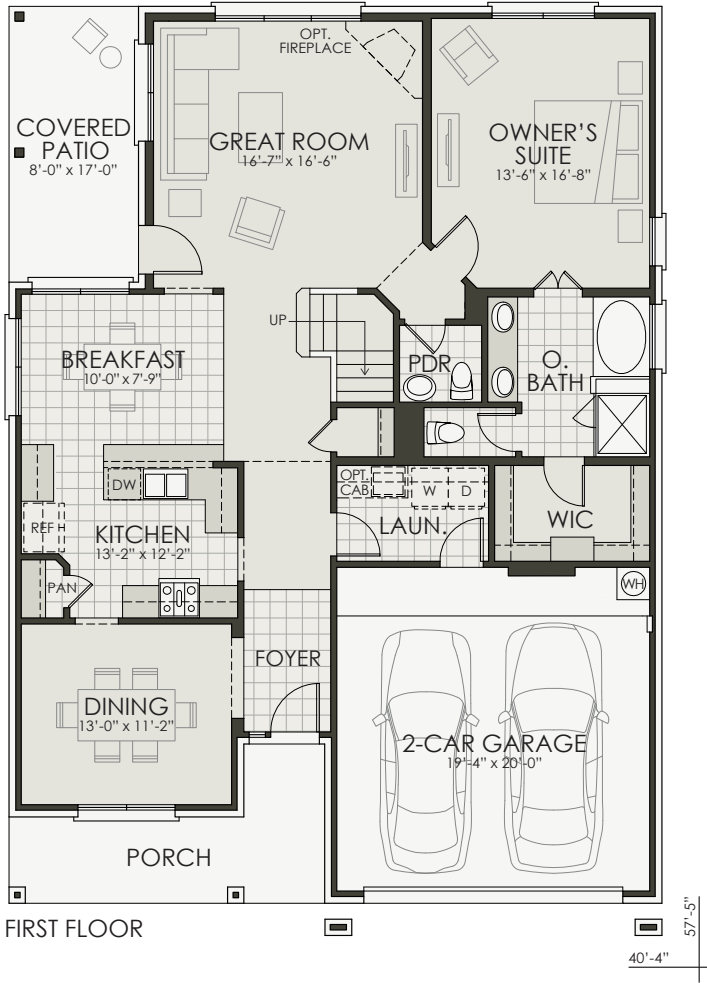

Hamilton

5 Bedroom | Game Room | 2.5 Bath | 2 Car Garage

Mountain Valley Lake

Hamilton

5 Bedroom | Game Room | 2.5 Bath | 2 Car Garage

Mountain Valley Lake

Area | Elevation A

Living Area	
1st Floor.....	1,492 SF
2nd Floor.....	1,425 SF
<hr/>	
Total Living.....	2,917 SF
<hr/>	
Entry/Porch.....	127 SF
Covered Patio	136 SF
Garage.....	405 SF
<hr/>	
Total Area.....	3,585 SF

Area | Elevation B

Living Area	
1st Floor.....	1,492 SF
2nd Floor.....	1,412 SF
<hr/>	
Total Living.....	2,904 SF
<hr/>	
Entry/Porch.....	23 SF
Covered Patio	136 SF
Garage.....	405 SF
<hr/>	
Total Area.....	3,468 SF

Area | Elevation C

Living Area	
1st Floor.....	1,492 SF
2nd Floor.....	1,430 SF
<hr/>	
Total Living.....	2,922 SF
<hr/>	
Entry/Porch.....	127 SF
Covered Patio	136 SF
Garage.....	405 SF
<hr/>	
Total Area.....	3,590 SF