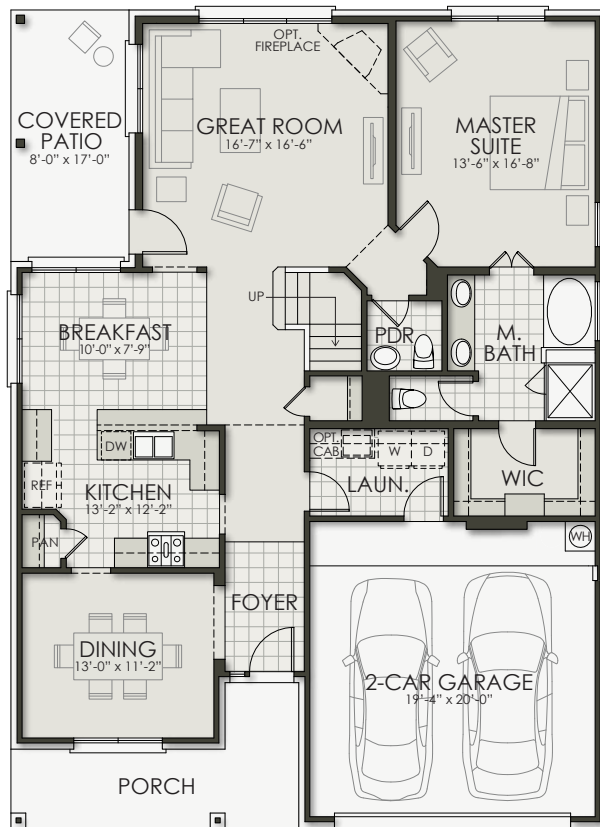

Hamilton

5 Bedroom | Game Room | 2.5 Bath | 2 Car Garage

Mountain Valley Lake

OPTIONAL
BEDROOM 4 WITH BATH 3

SECOND FLOOR

FIRST FLOOR

OPTIONAL
MASTER BATH

Hamilton

5 Bedroom | Game Room | 2.5 Bath | 2 Car Garage

Mountain Valley Lake

Area | Elevation A

| | |
|---------------------|----------|
| Living Area | |
| 1st Floor..... | 1,492 SF |
| 2nd Floor..... | 1,425 SF |
| <hr/> | |
| Total Living..... | 2,917 SF |
| <hr/> | |
| Entry/Porch..... | 127 SF |
| Covered Patio | 136 SF |
| Garage..... | 405 SF |
| <hr/> | |
| Total Area..... | 3,585 SF |

Area | Elevation B

| | |
|---------------------|----------|
| Living Area | |
| 1st Floor..... | 1,492 SF |
| 2nd Floor..... | 1,412 SF |
| <hr/> | |
| Total Living..... | 2,904 SF |
| <hr/> | |
| Entry/Porch..... | 23 SF |
| Covered Patio | 136 SF |
| Garage..... | 405 SF |
| <hr/> | |
| Total Area..... | 3,468 SF |

Area | Elevation C

| | |
|---------------------|----------|
| Living Area | |
| 1st Floor..... | 1,492 SF |
| 2nd Floor..... | 1,430 SF |
| <hr/> | |
| Total Living..... | 2,922 SF |
| <hr/> | |
| Entry/Porch..... | 127 SF |
| Covered Patio | 136 SF |
| Garage..... | 405 SF |
| <hr/> | |
| Total Area..... | 3,590 SF |