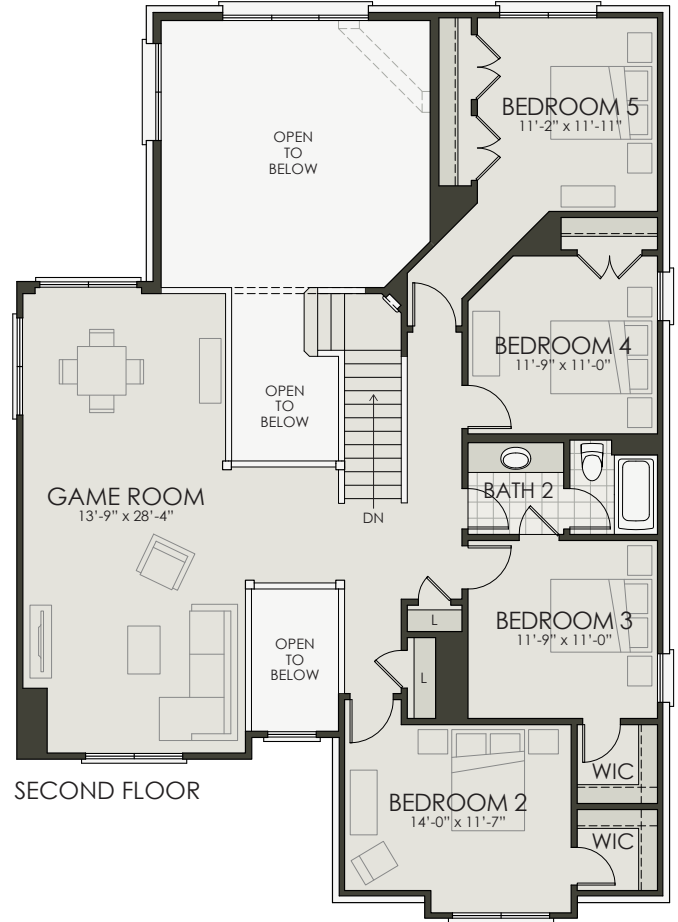

Hamilton

5 Bedroom | Game Room | 2.5 Bath | 2 Car Garage

Mountain Valley Lake

Hamilton

5 Bedroom | Game Room | 2.5 Bath | 2 Car Garage

Mountain Valley Lake

Area | Elevation A

Living Area	
1st Floor.....	1,492 SF
2nd Floor.....	1,425 SF
<hr/>	
Total Living.....	2,917 SF
<hr/>	
Entry/Porch.....	127 SF
Covered Patio	136 SF
Garage.....	405 SF
<hr/>	
Total Area.....	3,585 SF

Area | Elevation B

Living Area	
1st Floor.....	1,492 SF
2nd Floor.....	1,412 SF
<hr/>	
Total Living.....	2,904 SF
<hr/>	
Entry/Porch.....	23 SF
Covered Patio	136 SF
Garage.....	405 SF
<hr/>	
Total Area.....	3,468 SF

Area | Elevation C

Living Area	
1st Floor.....	1,492 SF
2nd Floor.....	1,430 SF
<hr/>	
Total Living.....	2,922 SF
<hr/>	
Entry/Porch.....	127 SF
Covered Patio	136 SF
Garage.....	405 SF
<hr/>	
Total Area.....	3,590 SF