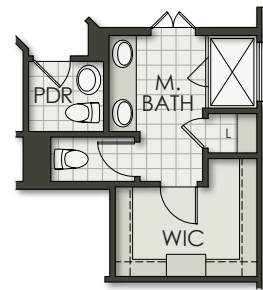

Hamilton

5 Bedroom | Game Room | 2.5 Bath | 2 Car Garage

Mountain Valley Lake

OPTIONAL
BEDROOM 4 WITH BATH 3

SECOND FLOOR

FIRST FLOOR

OPTIONAL
MASTER BATH

Hamilton

5 Bedroom | Game Room | 2.5 Bath | 2 Car Garage

Mountain Valley Lake

Area | Elevation A

| | |
|---------------------|----------|
| Living Area | |
| 1st Floor..... | 1,492 SF |
| 2nd Floor..... | 1,425 SF |
| <hr/> | |
| Total Living..... | 2,917 SF |
| <hr/> | |
| Entry/Porch..... | 127 SF |
| Covered Patio | 136 SF |
| Garage..... | 405 SF |
| <hr/> | |
| Total Area..... | 3,585 SF |