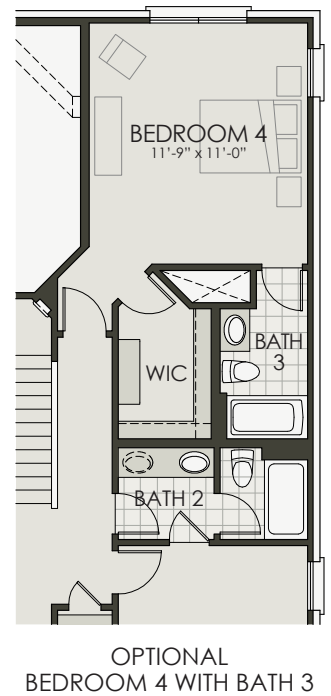

Hamilton

5 Bedroom | Game Room | 2.5 Bath | 2 Car Garage

Mountain Valley Lake

Hamilton

5 Bedroom | Game Room | 2.5 Bath | 2 Car Garage

Mountain Valley Lake

Area | Elevation A

Living Area	
1st Floor.....	1,492 SF
2nd Floor.....	1,425 SF
<hr/>	
Total Living.....	2,917 SF
<hr/>	
Entry/Porch.....	127 SF
Covered Patio	136 SF
Garage.....	405 SF
<hr/>	
Total Area.....	3,585 SF

Area | Elevation B

Living Area	
1st Floor.....	1,492 SF
2nd Floor.....	1,412 SF
<hr/>	
Total Living.....	2,904 SF
<hr/>	
Entry/Porch.....	23 SF
Covered Patio	136 SF
Garage.....	405 SF
<hr/>	
Total Area.....	3,468 SF

Area | Elevation C

Living Area	
1st Floor.....	1,492 SF
2nd Floor.....	1,430 SF
<hr/>	
Total Living.....	2,922 SF
<hr/>	
Entry/Porch.....	127 SF
Covered Patio	136 SF
Garage.....	405 SF
<hr/>	
Total Area.....	3,590 SF