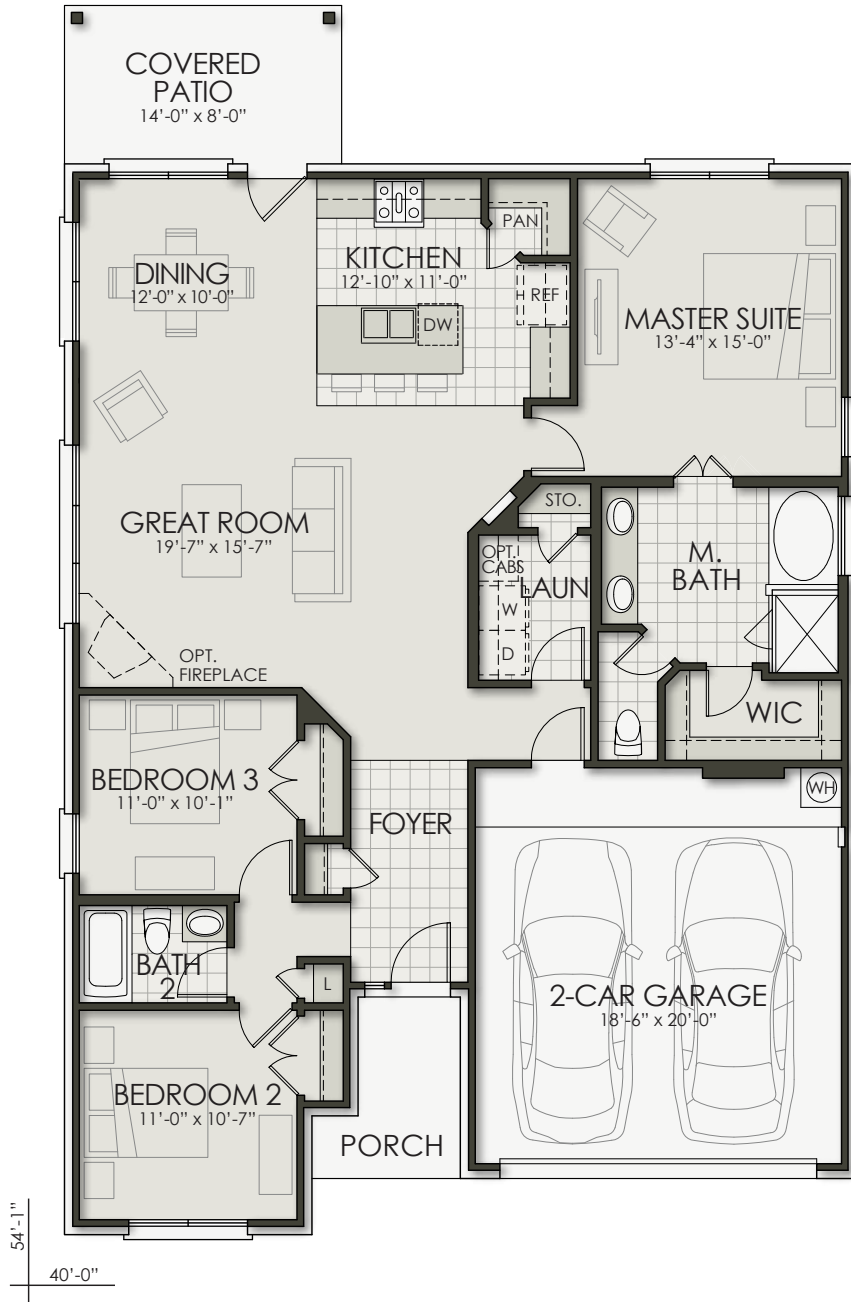

Kendall

3 Bedroom | 2 Bath | 2 Car Garage

Mountain Valley Lake

OPTIONAL MASTER BATH

Kendall

3 Bedroom | 2 Bath | 2 Car Garage

Mountain Valley Lake

Area | Elevation A

Living Area 1,566 SF
 Entry/Porch..... 55 SF
 Covered Patio 112 SF
 Garage..... 388 SF
 Total Area..... 2,121 SF

Area | Elevation B

Living Area 1,566 SF
 Entry/Porch..... 31 SF
 Covered Patio 112 SF
 Garage..... 388 SF
 Total Area..... 2,097 SF

Area | Elevation C

Living Area 1,566 SF
 Entry/Porch..... 112 SF
 Covered Patio 112 SF
 Garage..... 388 SF
 Total Area..... 2,178 SF