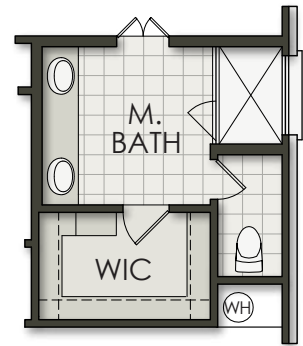

Kendall

3 Bedroom | 2 Bath | 2 Car Garage

Mountain Valley Lake

OPTIONAL MASTER BATH

Kendall

3 Bedroom | 2 Bath | 2 Car Garage

Mountain Valley Lake

Area | Elevation A

Living Area 1,566 SF
 Entry/Porch..... 55 SF
 Covered Patio 112 SF
 Garage..... 388 SF
 Total Area..... 2,121 SF

Area | Elevation B

Living Area 1,566 SF
 Entry/Porch..... 31 SF
 Covered Patio 112 SF
 Garage..... 388 SF
 Total Area..... 2,097 SF