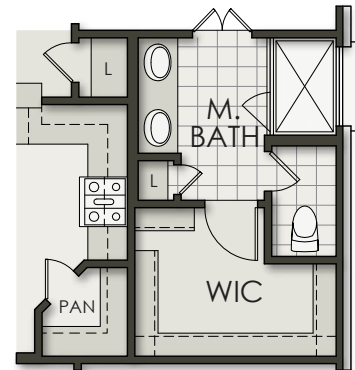

Liberty

4 Bedroom | 2 Bath | 2 Car Garage

Mountain Valley Lake

OPTIONAL MASTER BATH

Liberty

4 Bedroom | 2 Bath | 2 Car Garage

Mountain Valley Lake

Area | Elevation A

Living Area 1,926 SF
 Entry/Porch..... 153 SF
 Covered Patio 96 SF
 Garage..... 422 SF
 Total Area..... 2,597 SF

Area | Elevation B

Living Area 1,926 SF
 Entry/Porch..... 88 SF
 Covered Patio 96 SF
 Garage..... 422 SF
 Total Area..... 2,532 SF