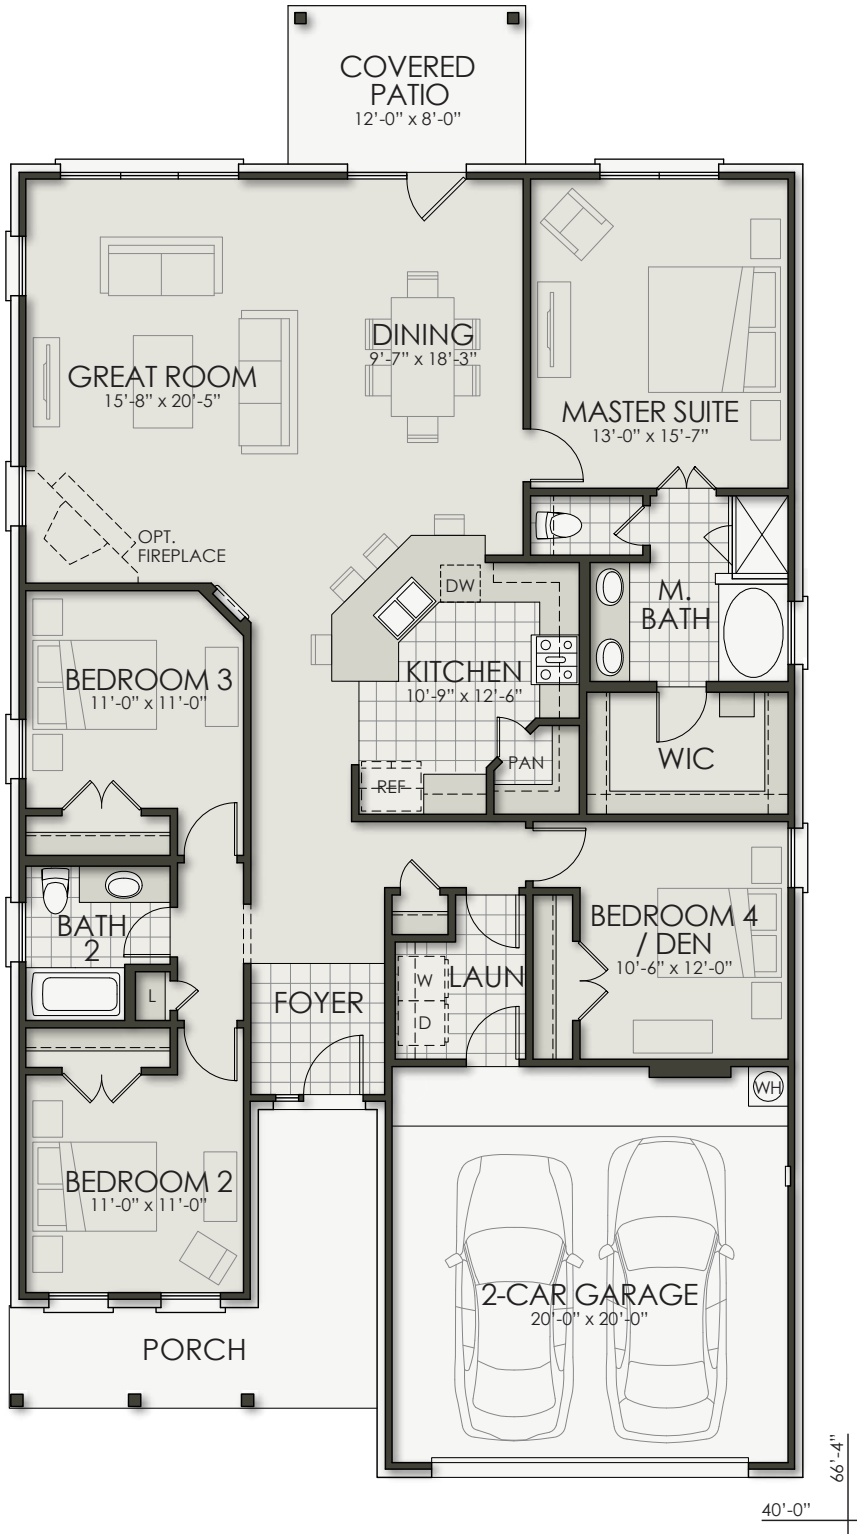

Liberty

4 Bedroom | 2 Bath | 2 Car Garage

Mountain Valley Lake

OPTIONAL MASTER BATH

Liberty

4 Bedroom | 2 Bath | 2 Car Garage

Mountain Valley Lake

Area | Elevation A

Living Area 1,926 SF
 Entry/Porch..... 153 SF
 Covered Patio 96 SF
 Garage..... 422 SF
 Total Area..... 2,597 SF

Area | Elevation B

Living Area 1,926 SF
 Entry/Porch..... 88 SF
 Covered Patio 96 SF
 Garage..... 422 SF
 Total Area..... 2,532 SF

Area | Elevation C

Living Area 1,926 SF
 Entry/Porch..... 153 SF
 Covered Patio 96 SF
 Garage..... 422 SF
 Total Area..... 2,597 SF

Area | Elevation D

Living Area 1,926 SF
 Entry/Porch..... 88 SF
 Covered Patio 96 SF
 Garage..... 422 SF
 Total Area..... 2,532 SF