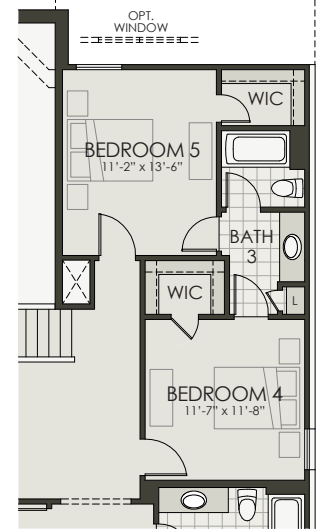

Marshall

4 Bedroom | Flex Room | Game Room | Media Room | 2.5 Bath | 2 Car Garage

Mountain Valley Lake

OPTIONAL
BEDROOM 4 & 5
AND BATH 3

SECOND FLOOR

OPTIONAL
BEDROOM SUITE

FIRST FLOOR

OPTIONAL
OWNER'S BATH

Marshall

4 Bedroom | Flex Room | Game Room | Media Room | 2.5 Bath | 2 Car Garage

Mountain Valley Lake

Area | Elevation A

Living Area

1st Floor..... 1,958 SF

2nd Floor.....1,133 SF

Total Living..... 3,091 SF

Entry/Porch..... 32 SF

Covered Patio112 SF

Garage.....396 SF

Total Area..... 3,631 SF

Area | Elevation B

Living Area

1st Floor..... 1,958 SF

2nd Floor.....1,133 SF