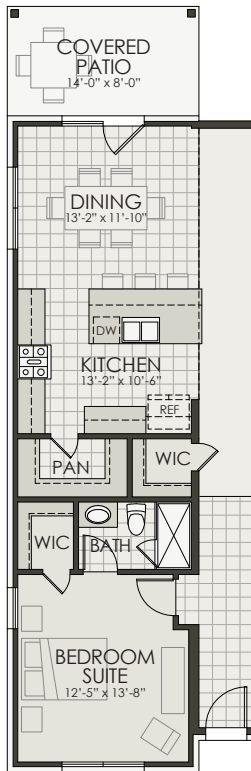

Marshall

4 Bedroom | Flex Room | Game Room | Media Room | 2.5 Bath | 2 Car Garage

Mountain Valley Lake

OPTIONAL
BEDROOM 4 & 5
AND BATH 3

SECOND FLOOR

OPTIONAL
BEDROOM SUITE

FIRST FLOOR

OPTIONAL
OWNER'S BATH

Marshall

4 Bedroom | Flex Room | Game Room | Media Room | 2.5 Bath | 2 Car Garage

Mountain Valley Lake

Area | Elevation A

Living Area

1st Floor..... 1,958 SF

2nd Floor.....1,133 SF

Total Living..... 3,091 SF

Entry/Porch..... 32 SF

Covered Patio112 SF

Garage.....396 SF

Total Area..... 3,631 SF

Area | Elevation B

Living Area

1st Floor..... 1,958 SF

2nd Floor.....1,133 SF