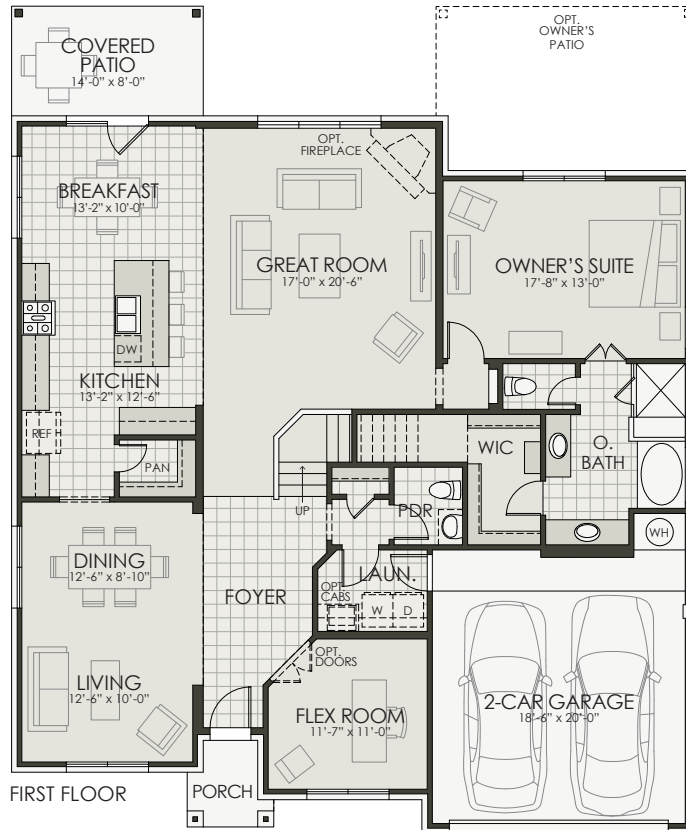

Marshall

4 Bedroom | Flex Room | Game Room | Media Room | 2.5 Bath | 2 Car Garage

Mountain Valley Lake

OPTIONAL
BEDROOM 4 & 5
AND BATH 3

SECOND FLOOR

OPTIONAL
BEDROOM SUITE

FIRST FLOOR

OPTIONAL
OWNER'S BATH

Marshall

4 Bedroom | Flex Room | Game Room | Media Room | 2.5 Bath | 2 Car Garage

Mountain Valley Lake

Area | Elevation A

Living Area

1st Floor..... 1,958 SF

2nd Floor.....1,133 SF

Total Living..... 3,091 SF

Entry/Porch..... 32 SF

Covered Patio112 SF

Garage.....396 SF

Total Area..... 3,631 SF

Area | Elevation B

Living Area

1st Floor..... 1,958 SF

2nd Floor.....1,133 SF

Total Living..... 3,091 SF

Entry/Porch..... 19 SF

Covered Patio112 SF

Garage.....396 SF

Total Area..... 3,618 SF