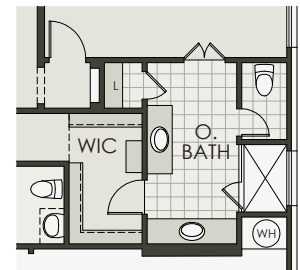

Marshall

4 Bedroom | Flex Room | Game Room | Media Room | 2.5 Bath | 2 Car Garage

Mountain Valley Lake

OPTIONAL
BEDROOM 4 & 5
AND BATH 3

SECOND FLOOR

OPTIONAL
BEDROOM SUITE

FIRST FLOOR

OPTIONAL
OWNER'S BATH

Marshall

4 Bedroom | Flex Room | Game Room | Media Room | 2.5 Bath | 2 Car Garage

Mountain Valley Lake

Area | Elevation A

Living Area

1st Floor..... 1,958 SF

2nd Floor.....1,133 SF

Total Living..... 3,091 SF

Entry/Porch..... 32 SF

Covered Patio112 SF

Garage.....396 SF

Total Area..... 3,631 SF

Area | Elevation B

Living Area

1st Floor..... 1,958 SF

2nd Floor.....1,133 SF