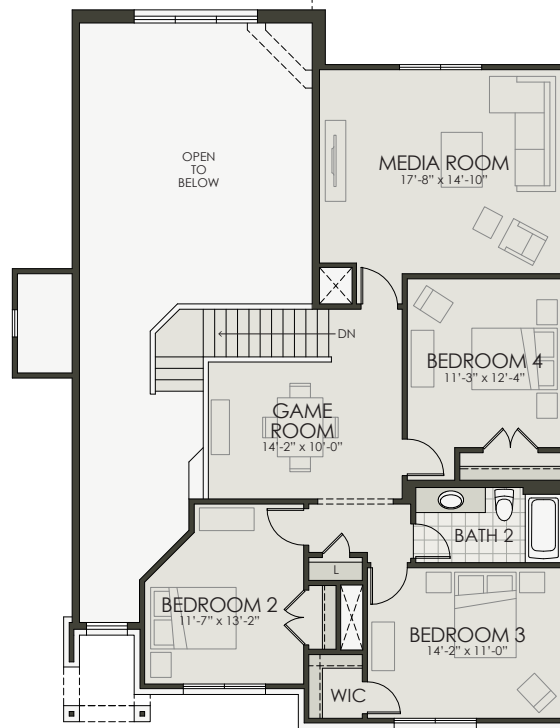

Marshall

4 Bedroom | Flex Room | Game Room | Media Room | 2.5 Bath | 2 Car Garage

Mountain Valley Lake

OPTIONAL
BEDROOM 4 & 5
AND BATH 3

SECOND FLOOR

OPTIONAL
BEDROOM SUITE

FIRST FLOOR

OPTIONAL
OWNER'S BATH

Marshall

4 Bedroom | Flex Room | Game Room | Media Room | 2.5 Bath | 2 Car Garage

Mountain Valley Lake

Area | Elevation A

Living Area

1st Floor..... 1,958 SF

2nd Floor.....1,133 SF

Total Living..... 3,091 SF

Entry/Porch..... 32 SF

Covered Patio112 SF

Garage.....396 SF

Total Area..... 3,631 SF

Area | Elevation B

Living Area

1st Floor..... 1,958 SF

2nd Floor.....1,133 SF