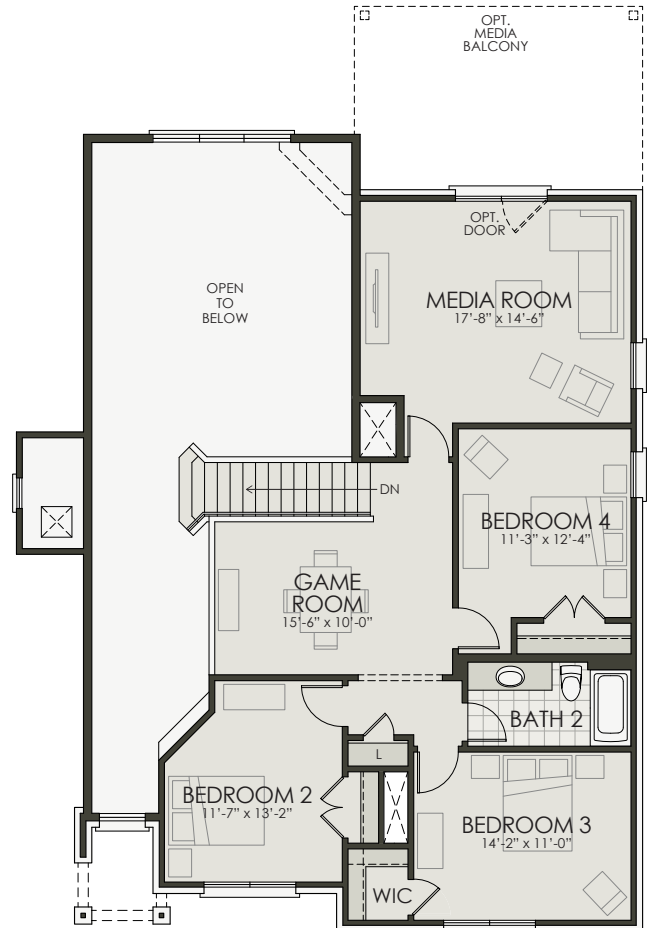

Marshall II

4 Bedroom | Flex Room | Game Room | Media Room | 2.5 Bath | 2 Car Garage

Mountain Valley Lake

Marshall II

4 Bedroom | Flex Room | Game Room | Media Room | 2.5 Bath | 2 Car Garage

Mountain Valley Lake

Area | Elevation A

Living Area

1st Floor..... 1,959 SF

2nd Floor..... 1,146 SF

Total Living..... 3,105 SF

Entry/Porch..... 32 SF

Covered Patio 112 SF

Garage..... 396 SF

Total Area..... 3,645 SF

Area | Elevation B

Living Area

1st Floor..... 1,959 SF

2nd Floor..... 1,157 SF

Total Living..... 3,116 SF

Entry/Porch..... 110 SF

Covered Patio 112 SF

Garage..... 396 SF

Total Area..... 3,734 SF