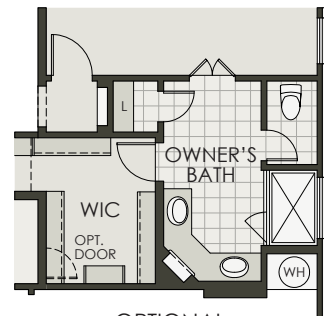

Marshall II

4 Bedroom | Flex Room | Game Room | Media Room | 2.5 Bath | 2 Car Garage

Mountain Valley Lake

Marshall II

4 Bedroom | Flex Room | Game Room | Media Room | 2.5 Bath | 2 Car Garage

Mountain Valley Lake

Area | Elevation A

Living Area

1st Floor..... 1,959 SF

2nd Floor..... 1,146 SF

Total Living..... 3,105 SF

Entry/Porch..... 32 SF

Covered Patio 112 SF

Garage..... 396 SF

Total Area..... 3,645 SF

Area | Elevation B

Living Area

1st Floor..... 1,959 SF

2nd Floor..... 1,157 SF

Total Living..... 3,116 SF

Entry/Porch..... 110 SF

Covered Patio 112 SF