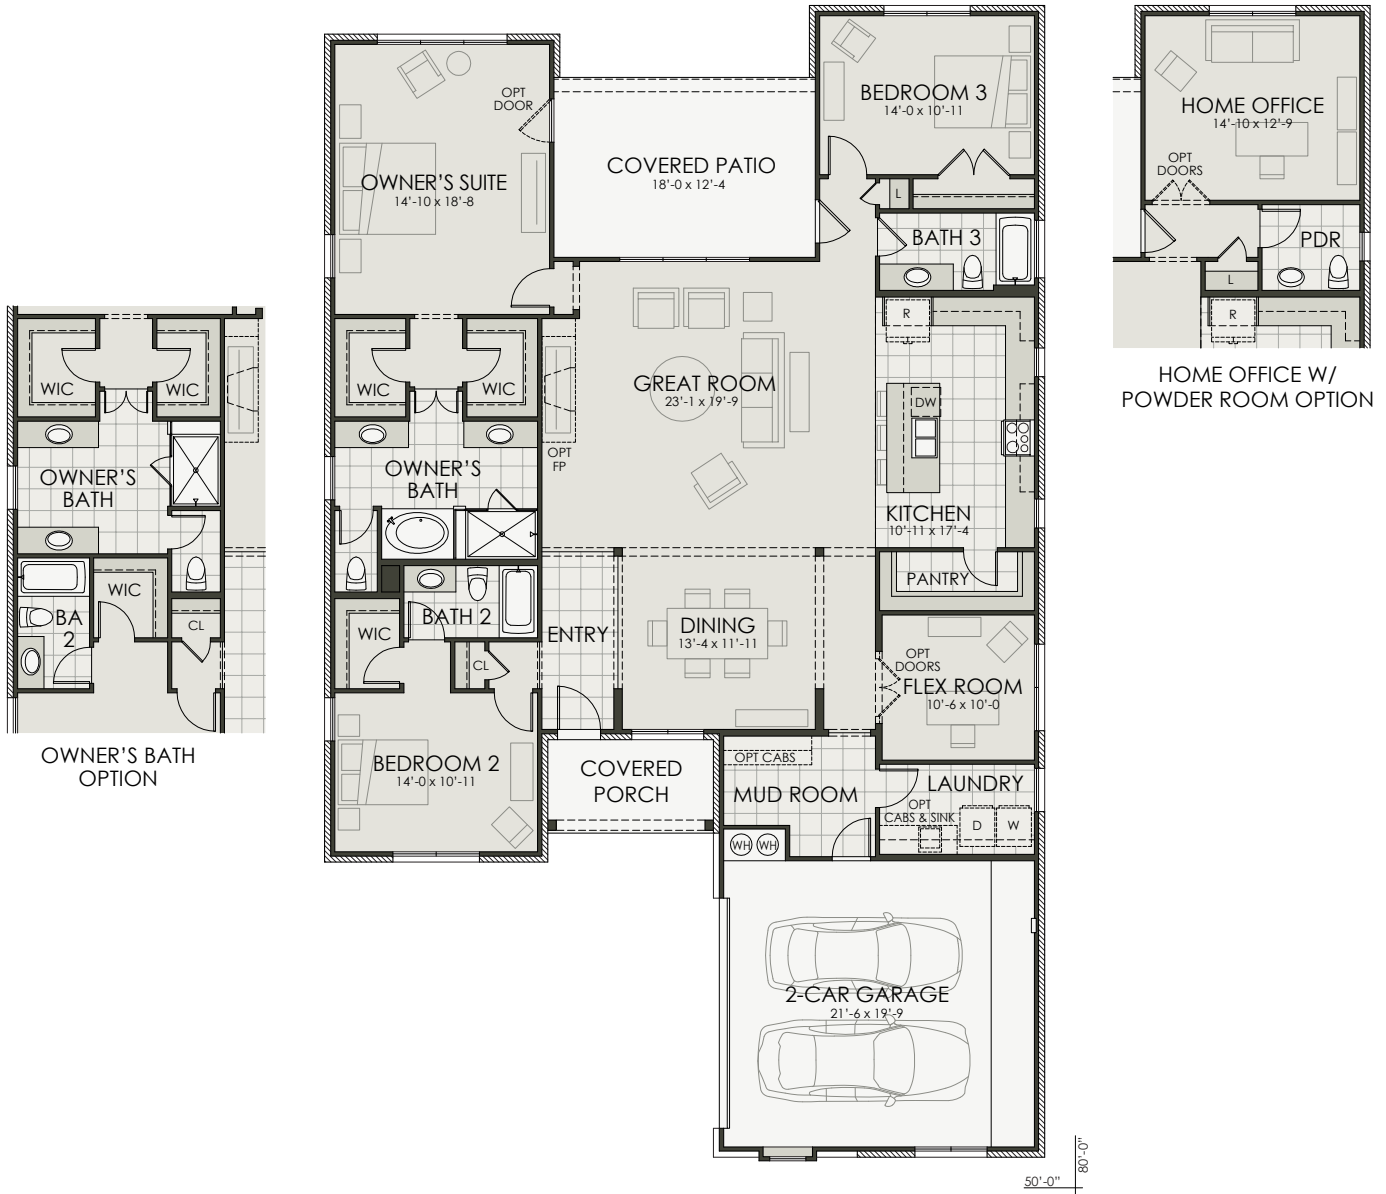

## Newport

3 Bedroom | Flex Room | 3 Bath | 2 Car Garage

## Mountain Valley Lake

**Newport**

3 Bedroom | Flex Room | 3 Bath | 2 Car Garage

**Mountain Valley Lake**

**Area | Elevation A**

Living Area .....2,446 SF  
 Entry/Porch.....75 SF  
 Covered Patio ..... 225 SF  
 Garage..... 460 SF  
 Total Area.....3,206 SF

**Area | Elevation B**

Living Area .....2,446 SF  
 Entry/Porch.....75 SF  
 Covered Patio ..... 225 SF  
 Garage..... 460 SF  
 Total Area.....3,206 SF

**Area | Elevation C**

Living Area .....2,446 SF  
 Entry/Porch.....75 SF  
 Covered Patio ..... 225 SF  
 Garage..... 460 SF  
 Total Area.....3,206 SF