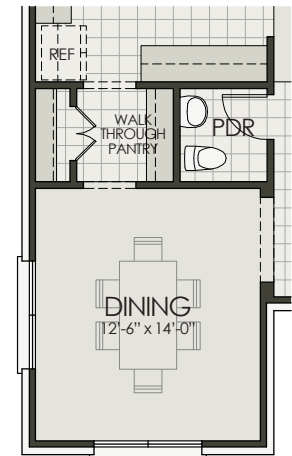

Pierce

3 Bedroom | Flex Room | 2 Bath | 2 Car Garage

Mountain Valley Lake

OPTIONAL
OWNER'S BATH

OPTIONAL
POWDER ROOM

Pierce

3 Bedroom | Flex Room | 2 Bath | 2 Car Garage

Mountain Valley Lake

Area | Elevation A

Living Area 2,282 SF

Entry/Porch..... 88 SF

Covered Patio170 SF

Garage.....388 SF

Total Area..... 2,928 SF

Area | Elevation C

Living Area 2,282 SF

Entry/Porch..... 50 SF

Covered Patio170 SF

Garage.....388 SF

Total Area.....2,890 SF

Area | Elevation E

Living Area 2,295 SF

Entry/Porch..... 88 SF

Covered Patio170 SF