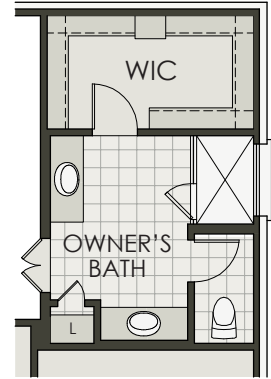

Pierce

3 Bedroom | Flex Room | 2 Bath | 2 Car Garage

Mountain Valley Lake

OPTIONAL
OWNER'S BATH

OPTIONAL
POWDER ROOM

Pierce

3 Bedroom | Flex Room | 2 Bath | 2 Car Garage

Mountain Valley Lake

Area | Elevation A

Living Area 2,282 SF

Entry/Porch..... 88 SF

Covered Patio170 SF

Garage.....388 SF

Total Area..... 2,928 SF

Area | Elevation C

Living Area 2,282 SF