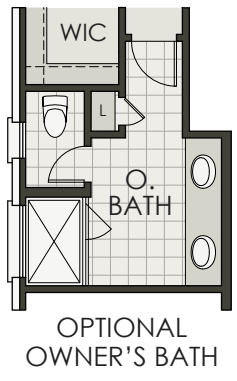

Rockport

3 Bedroom | Flex Room | 2 Bath | 2 Car Garage

Mountain Valley Lake

71'-4"
50'-0"

Rockport

3 Bedroom | Flex Room | 2 Bath | 2 Car Garage

Mountain Valley Lake

Area | Elevation A

Living Area2,084 SF

Entry/Porch..... 201 SF

Covered Patio185 SF

Garage.....421 SF

Total Area.....2,891 SF

Area | Elevation B

Living Area2,084 SF

Entry/Porch..... 72 SF