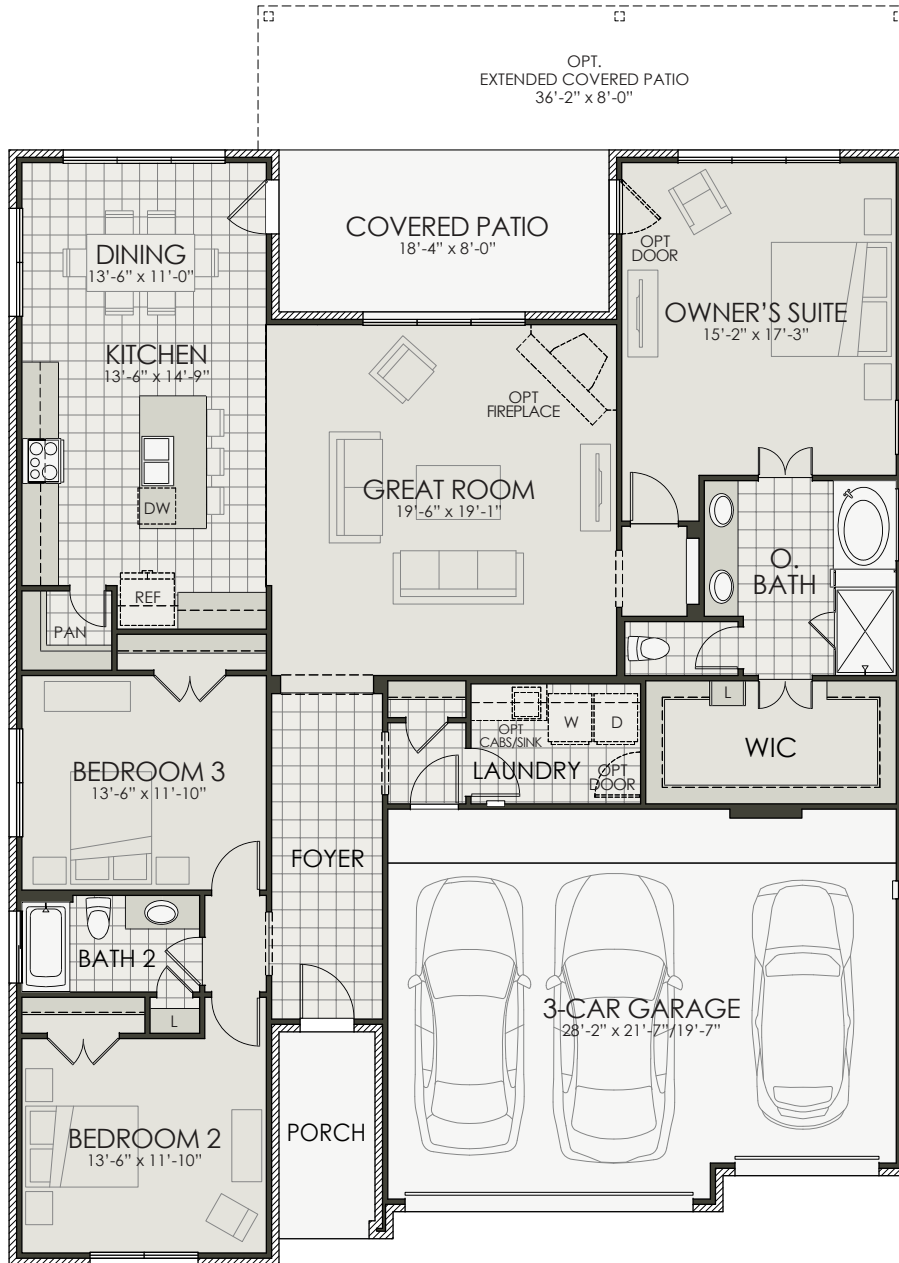

Westbrook

3 Bedroom | 2 Bath | 3 Car Garage

Mountain Valley Lake

OPTIONAL OWNER'S BATH

Westbrook

3 Bedroom | 2 Bath | 3 Car Garage

Mountain Valley Lake

Area | Elevation A

Living Area2,047 SF
 Covered Porch 62 SF
 Covered Patio165 SF
 Garage.....612 SF
 Total Area.....2,886 SF

Area | Elevation B

Living Area2,047 SF
 Covered Porch 87 SF
 Covered Patio165 SF
 Garage.....612 SF
 Total Area.....2,911 SF

Area | Elevation C

Living Area2,047 SF
 Covered Porch 201 SF
 Covered Patio165 SF
 Garage.....612 SF
 Total Area.....3,025 SF