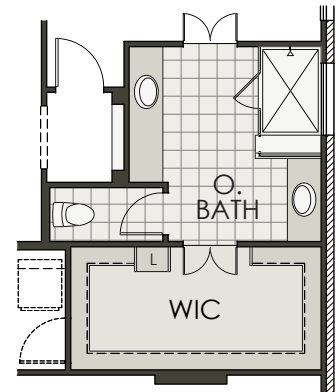

Westbrook

3 Bedroom | 2 Bath | 3 Car Garage

Mountain Valley Lake

OPTIONAL OWNER'S BATH

Westbrook

3 Bedroom | 2 Bath | 3 Car Garage

Mountain Valley Lake

Area | Elevation A

Living Area2,047 SF
 Covered Porch 62 SF
 Covered Patio165 SF
 Garage.....612 SF
 Total Area.....2,886 SF

Area | Elevation B

Living Area2,047 SF
 Covered Porch 87 SF
 Covered Patio165 SF
 Garage.....612 SF
 Total Area.....2,911 SF

Area | Elevation C

Living Area2,047 SF
 Covered Porch 201 SF
 Covered Patio165 SF
 Garage.....612 SF
 Total Area.....3,025 SF