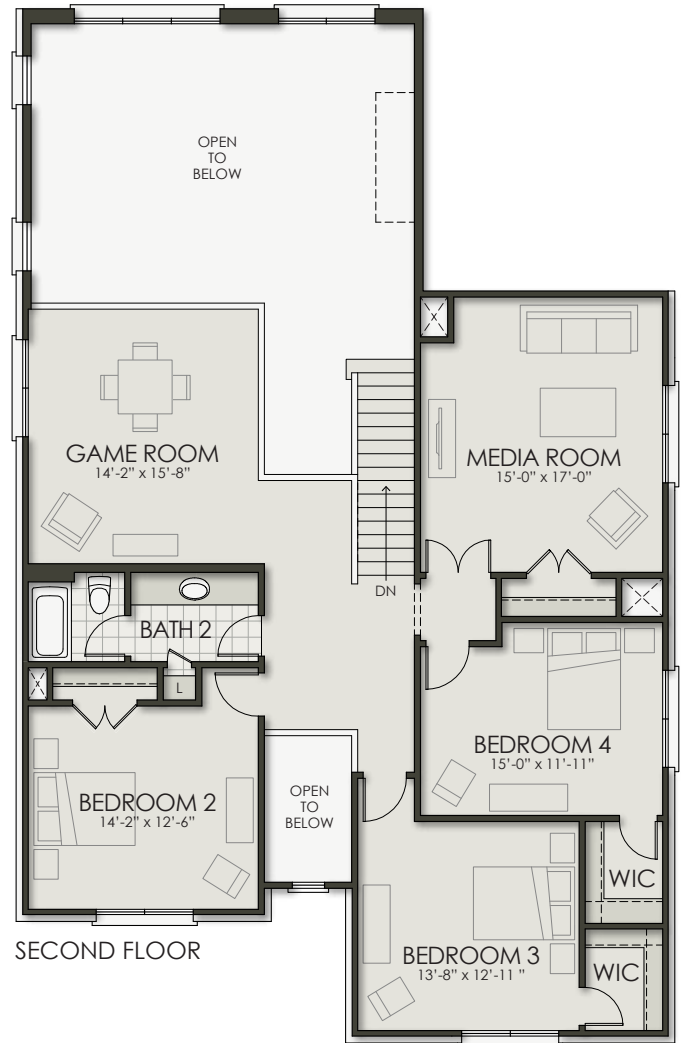

Williamson

4 Bedroom | Game Room | Media Room | 2.5 Bath | 2 Car Garage

Mountain Valley Lake

FIRST FLOOR

OPTIONAL MASTER BATH

SECOND FLOOR

Williamson

4 Bedroom | Game Room | Media Room | 2.5 Bath | 2 Car Garage

Mountain Valley Lake

Area | Elevation E

Living Area	
1st Floor.....	1,942 SF
2nd Floor.....	1,489 SF
<hr/>	
Total Living.....	3,431 SF
<hr/>	
Porch.....	52 SF
Covered Patio	201 SF
Garage.....	414 SF
<hr/>	
Total Area.....	4,098 SF

Area | Elevation F

Living Area	
1st Floor.....	1,942 SF
2nd Floor.....	1,489 SF
<hr/>	
Total Living.....	3,431 SF
<hr/>	
Porch.....	207 SF
Covered Patio	201 SF
Garage.....	414 SF
<hr/>	
Total Area.....	4,253 SF

Area | Elevation G

Living Area	
1st Floor.....	1,952 SF
2nd Floor.....	1,489 SF
<hr/>	
Total Living.....	3,441 SF
<hr/>	
Porch.....	170 SF
Covered Patio	201 SF
Garage.....	414 SF
<hr/>	
Total Area.....	4,226 SF