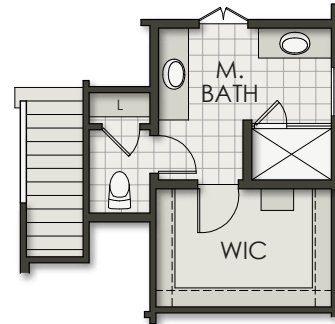

Williamson

4 Bedroom | Game Room | Media Room | 2.5 Bath | 2 Car Garage

Mountain Valley Lake

FIRST FLOOR

OPTIONAL MASTER BATH

SECOND FLOOR

Williamson

4 Bedroom | Game Room | Media Room | 2.5 Bath | 2 Car Garage

Mountain Valley Lake

Area | Elevation E

Living Area	
1st Floor.....	1,942 SF
2nd Floor.....	1,489 SF
<hr/>	
Total Living.....	3,431 SF
<hr/>	
Porch.....	52 SF
Covered Patio	201 SF
Garage.....	414 SF
<hr/>	
Total Area.....	4,098 SF

Area | Elevation F

Living Area	
1st Floor.....	1,942 SF
2nd Floor.....	1,489 SF
<hr/>	
Total Living.....	3,431 SF
<hr/>	
Porch.....	207 SF
Covered Patio	201 SF
Garage.....	414 SF
<hr/>	
Total Area.....	4,253 SF