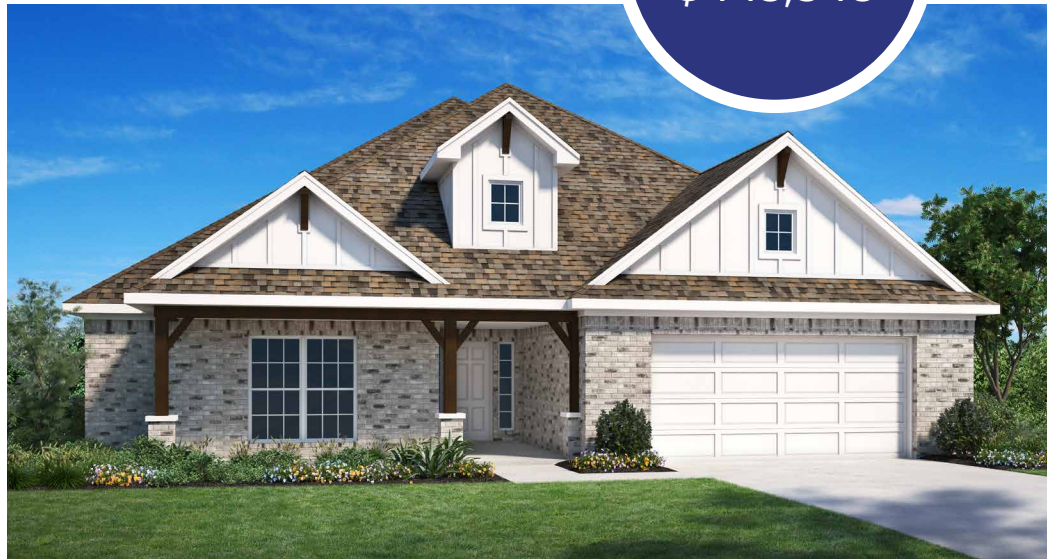

The Preserve at Mountain Valley Lake

2664 Streamside Drive (Lot 34-54)
Burleson, TX 76028

Fairfield
\$445,348

Fairfield Elevation C Available Spring 2023

2,687 Square Feet
Single-Story Home
3 Bedrooms
2.5 Baths
Flex Room
Attached 3 Car Tandem Garage

Peaceful Country Living. Convenient City Location.

Located just south of Fort Worth, the growing city of Burleson, Texas is an ideal location for this family-friendly neighborhood. Residents will enjoy the rolling hills and wooded views, a recreation area with a Jr. Olympic pool and a 20-acre stocked private lake with fishing pier. Close to shopping, entertainment and quality schools, Mountain Valley Lake combines the convenience of city life with the beauty of the country!

Exterior

- Brick exterior with elevation enhancements
- Designer front door
- Cedar shutters
- Covered patio with door to owner's suite and pre-wired for ceiling fans
- Privacy fence
- Finished 3 car tandem garage with designer garage door
- Coach lighting
- Full sod and irrigation system