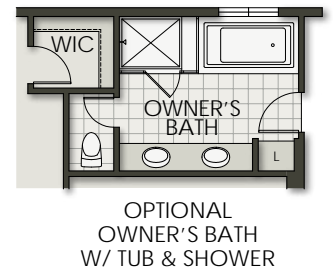

# Ashland

4 Bedroom | 2.5 Bath | 2 Car Garage

Homes by Towne  
Wisconsin