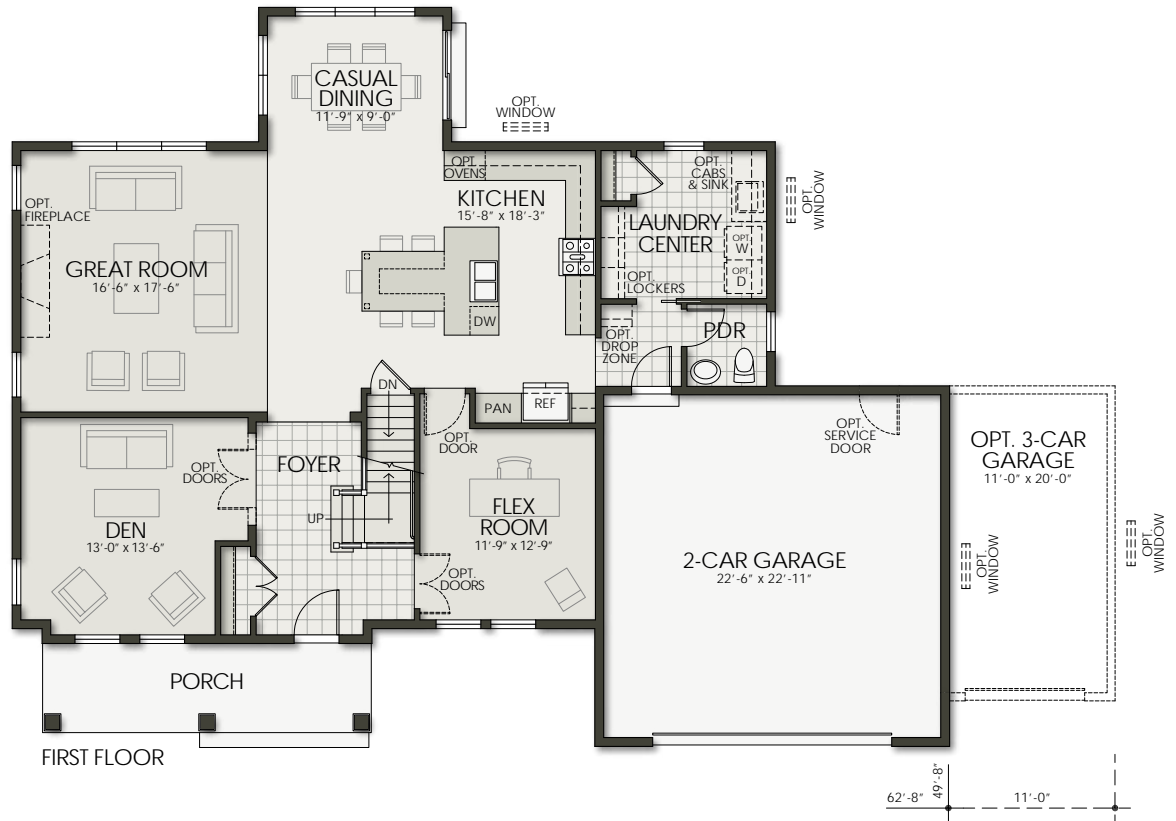

### Area

#### Living Area

1st Floor..... 1,615 SF

2nd Floor..... 1,483 SF

Total Living..... 3,098 SF

Garage..... 557 SF

Total Area..... 3,655 SF

# Ashland

4 Bedroom | 2.5 Bath | 2 Car Garage

Homes by Towne  
Wisconsin

## Area