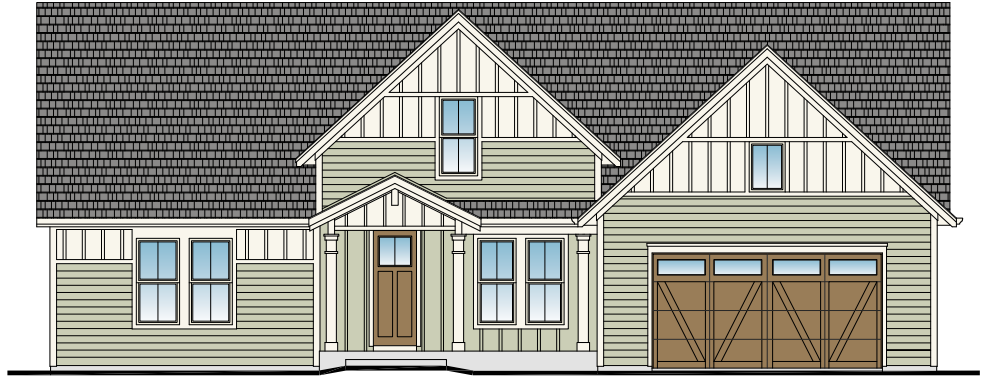

Bayfield I

3 Bedroom | 2 Bath | 2 Car Garage

Homes by Towne
Wisconsin

Area

Living Area 2,494 SF

Garage 545 SF

Total Area 3,039 SF

OPTIONAL
OWNER'S BATH
W/ TUB & SHOWER

Bayfield

3 Bedroom | 2 Bath | 2 Car Garage

Homes by Towne
Wisconsin

Area

Living Area 2,494 SF

Garage.....545 SF

Total Area..... 3,039 SF

Elevation I

Elevation II

Elevation III