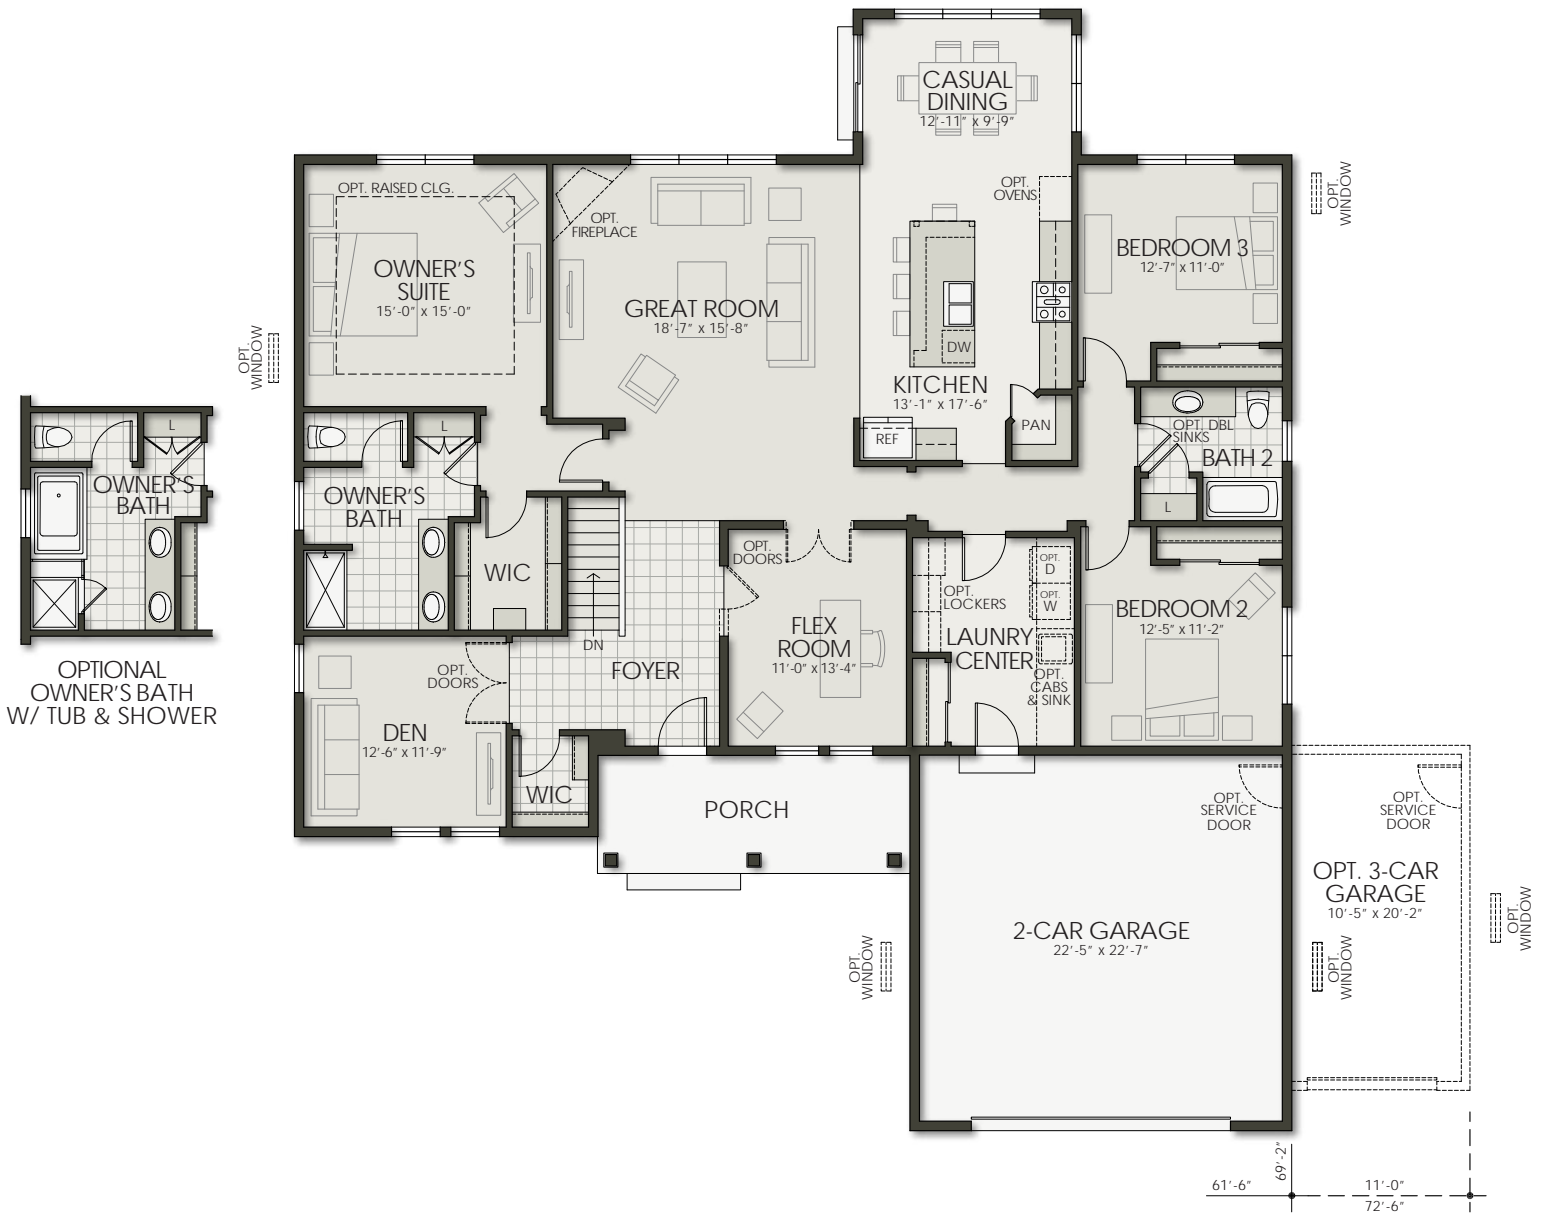

Bayfield I

3 Bedroom | 2 Bath | 2 Car Garage

Homes by Towne
Wisconsin

Area

Living Area 2,494 SF

Garage 545 SF

Total Area 3,039 SF

OPTIONAL
OWNER'S BATH
W/ TUB & SHOWER

Bayfield

3 Bedroom | 2 Bath | 2 Car Garage

Homes by Towne
Wisconsin

Area

Living Area 2,494 SF

Garage.....545 SF

Total Area..... 3,039 SF

Elevation I

Elevation II

Elevation III