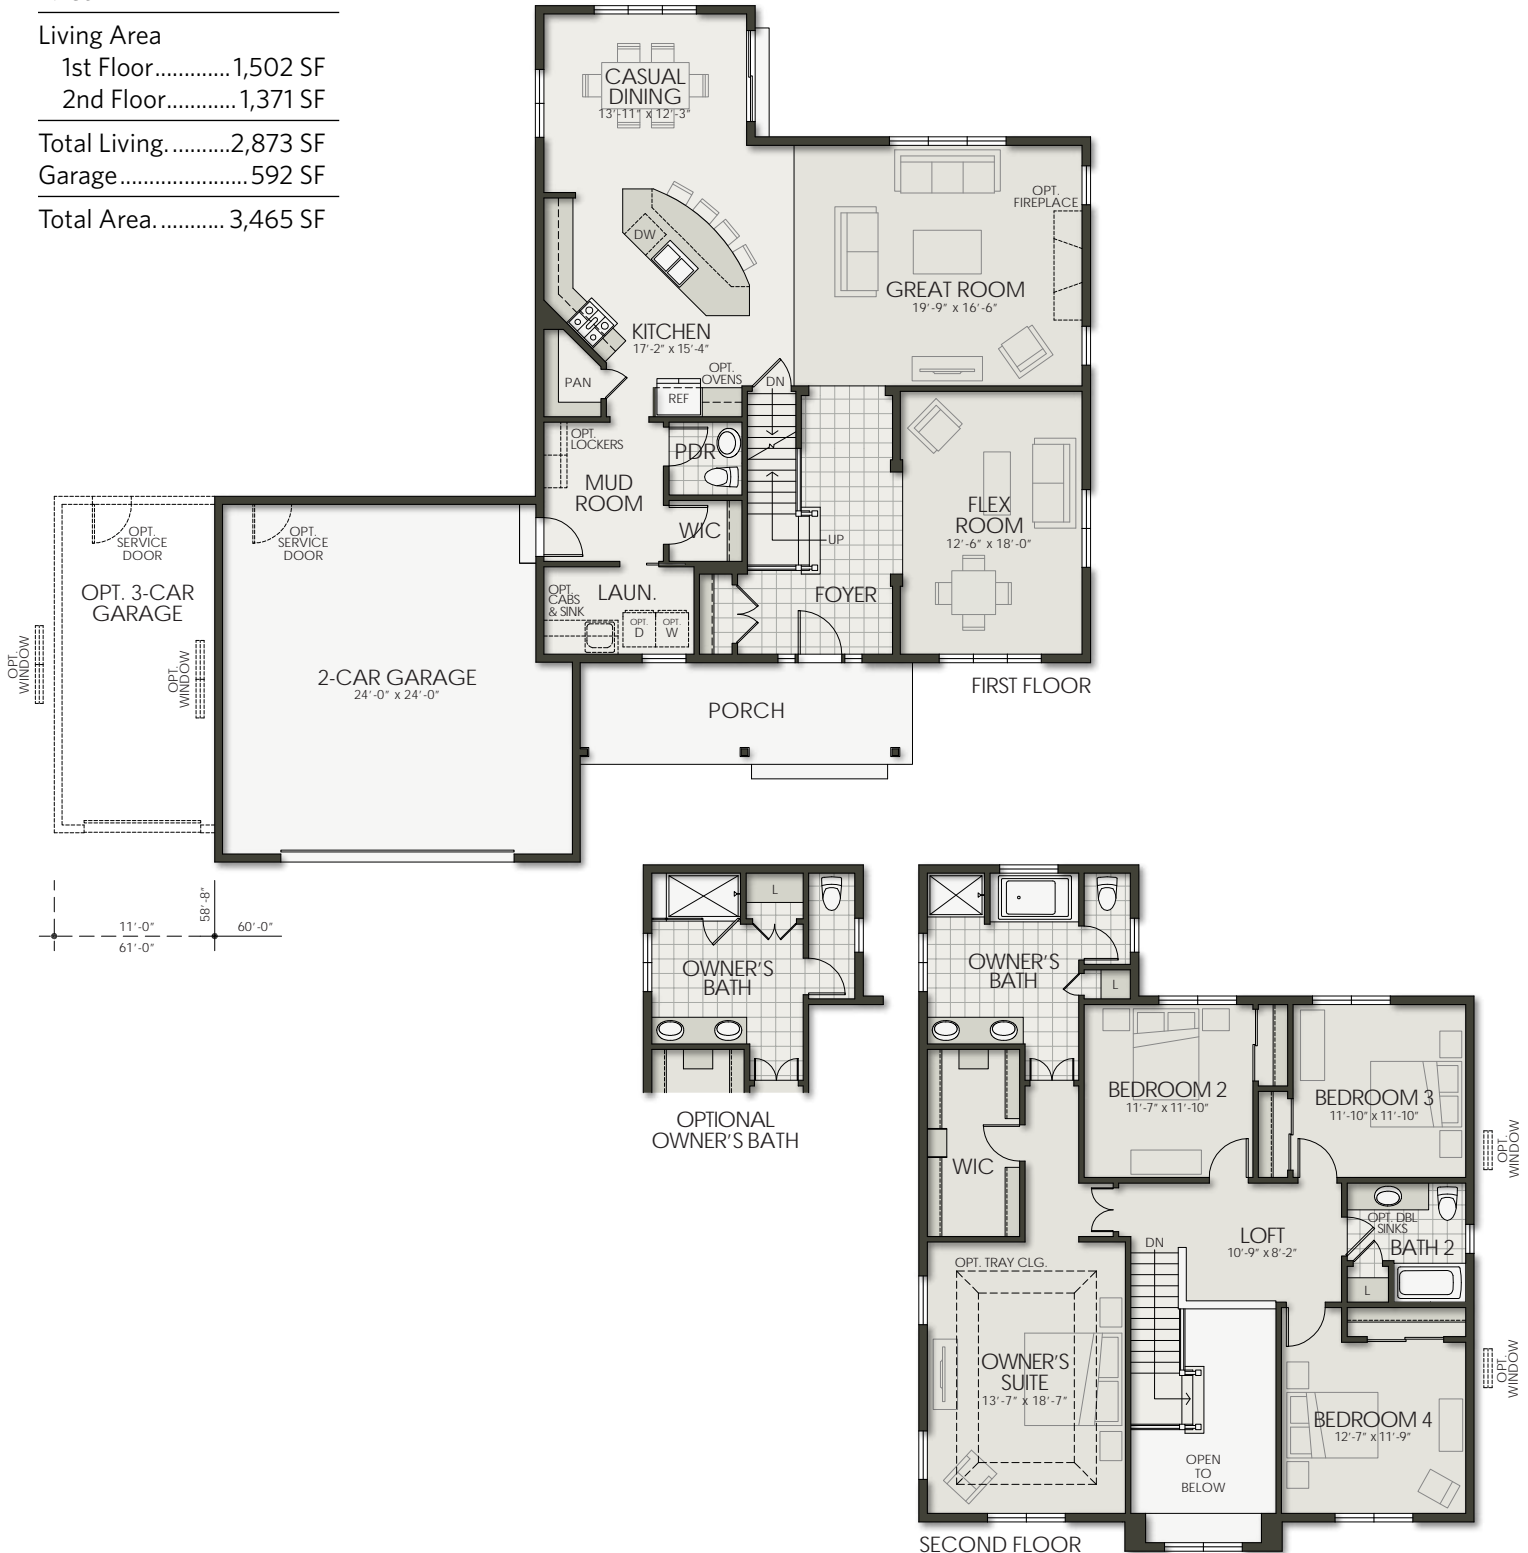

### Area

#### Living Area

1st Floor.....1,502 SF

2nd Floor.....1,371 SF

Total Living.....2,873 SF

Garage.....592 SF

Total Area.....3,465 SF

## Geneva

4 Bedroom | 2.5 Bath | 2 Car Garage

Homes by Towne  
Wisconsin